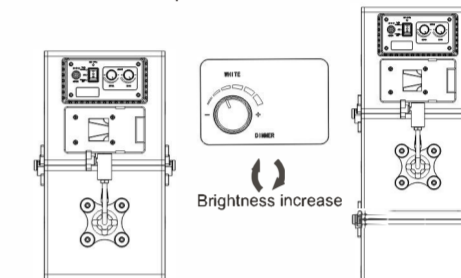

Operations

1 Pull the universal ball head into its base. Set the angle as you want (360 degree available).

2 Install the Foldable Sliver on the light stand by rotating clockwise, counterclockwise to uninstall it.

3 Insert the soft diffusion into the light panel sides. Fixed by diffusion brake and screw.

4 Insert the DC adapter/ Put on the battery. Turn on the power switch.

5 Rotate the brightness adjustment wheel clockwise to increase your brightness. Set your required color temperature by the mixture brightness of two kinds of beads with different color temperatures.

Note: The brightness will be changed while you are setting your color temperature.

3

Specifications

Model	DRSF-1000D DRSF-1000B	DRSF-1500D DRSF-1500B
Details		
LED Bead	960	1440
CRI	96+	96+
Voltage	DC14.8	DC14.8
Max. Lumen	9800LUX@0.5m	12000LUX@0.5m
Color Temperatu	5600(±50) 3200-5600(±50)	5600(±50) 3200-5600(±50)
Power Consumption	60W	90W
Folded size	232*200*37mm	232*200*55mm
Extend size	232*400*18mm	232*601*18mm
Weight	1562g/ 55oz	2188g/77oz