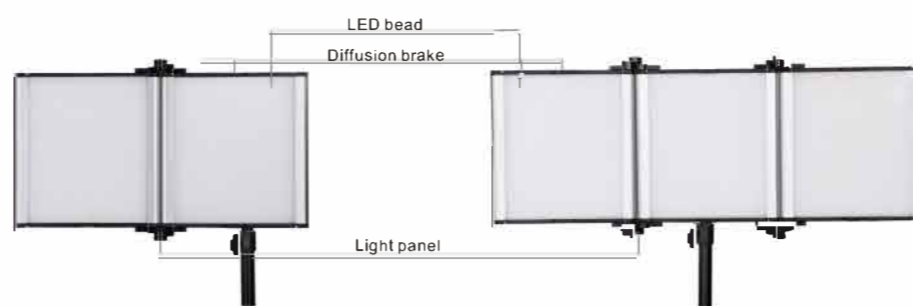

Front View

DRSF-1000D/DRSF-1000B

DRSF-1500D/DRSF-1500B