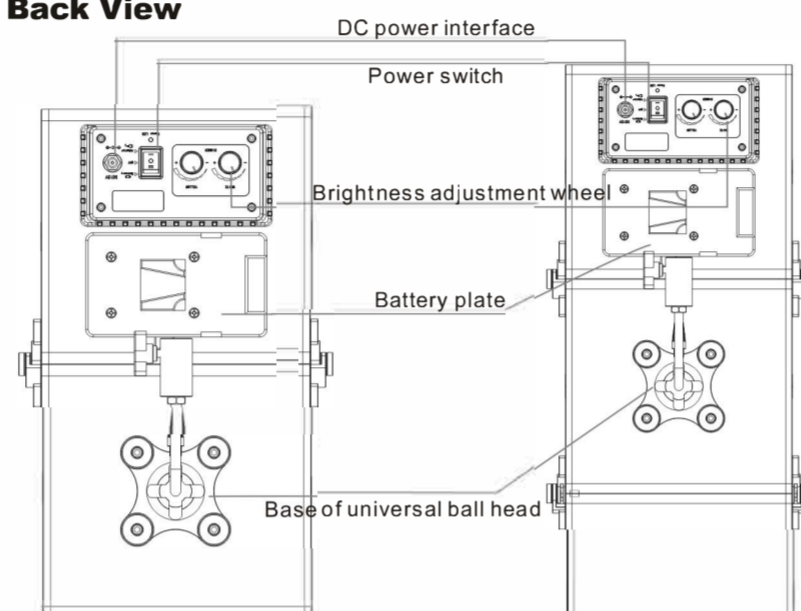

1

Front View

DRSF-1000D/DRSF-1000B

DRSF-1500D/DRSF-1500B

Back View

DRSF-1000D/DRSF-1000B

2 DRSF-1500D/DRSF-1500B

Accessories

Operations

1 Pull the universal ball head into its base. Set the angle as you want (360 degree available).

2 Install the Foldable Sliver on the light stand by rotating clockwise, counterclockwise to uninstall it.

Note: The brightness will be changed while you are setting your color temperature.

3

Specifications

Model	DRSF-1000D DRSF-1000B	DRSF-1500D DRSF-1500B
Details		
LED Bead	960	1440
CRI	96+	96+
Voltage	DC14.8	DC14.8
Max. Lumen	9800LUX@0.5m	12000LUX@0.5m
Color Temperatu	5600(±50) 3200-5600(±50)	5600(±50) 3200-5600(±50)
Power Consumption	60W	90W
Folded size	232*200*37mm	232*200*55mm
Extend size	232*400*18mm	232*601*18mm
Weight	1562g/ 55oz	2188g/77oz