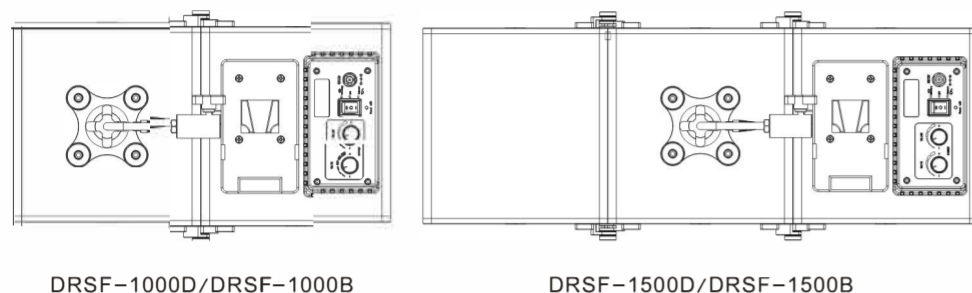

Product Introduction

The Dracast Foldable Silver Series is a foldable range of professional video LED lights with four versions: DRSF-1000D, DRSF-1000B, DRSF-1500D and DRSF-1500B. DRSF-1000D/B is made of 960 LED beads and DRSF-1500D/B is 1440. DRSF-1000D and DRSF-1500D supports you to adjust brightness. DRSF-1000B and DRSF-1500B supports you to adjust brightness and color temperature at the same time. The Foldable Silver Series has an exceptional color rendering index of 96+ and lights consistently. Meanwhile, the dual power system, practical soft diffusion, and 360°rotation hot shoe improve your light set-up and stabilization system.

Main Features

DRSF-1000D/DRSF-1000B

DRSF-1500D/DRSF-1500B

- Ultra Heat Dissipation
- Delicate Design with Aviation Aluminum Alloy Housing
- High Color Rendering Index, CRI96+
- PWM Dimming Technology
- Brightness Adjustment
- Color Temperature Adjustment
- Dual Power System
- Convenient Light Set-Up and Stabilization system

1