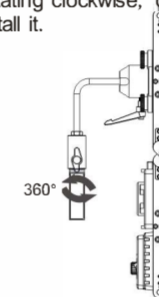

1

Front View

DRSF-1000D/DRSF-1000B

DRSF-1500D/DRSF-1500B

Back View

DRSF-1000D/DRSF-1000B

2 DRSF-1500D/DRSF-1500B

Accessories

Operations

1 Pull the universal ball head into its base. Set the angle as you want (360 degree available).

2 Install the Foldable Sliver on the light stand by rotating clockwise, counterclockwise to uninstall it.