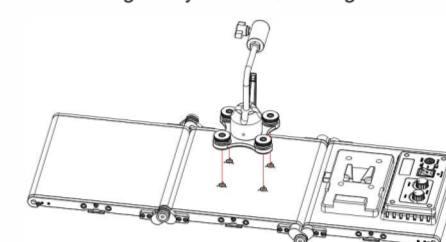

1

Front View

DRSF-1000D/DRSF-1000B

DRSF-1500D/DRSF-1500B

Back View

DRSF-1000D/DRSF-1000B

2 DRSF-1500D/DRSF-1500B

Accessories

Operations

1 Pull the universal ball head into its base. Set the angle as you want (360 degree available).

2 Install the Foldable Sliver on the light stand by rotating clockwise, counterclockwise to uninstall it.