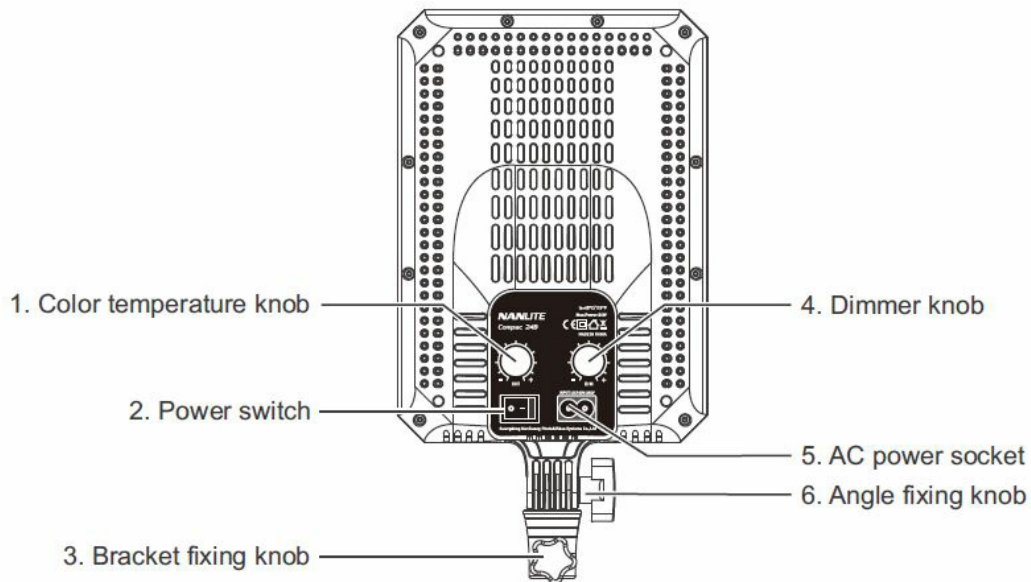

Product details

Detailed description

1. **Color temperature knob:** For adjusting the color temperature.
2. **Power switch:** Turn on/off the fixture.
3. **Bracket fixing knob:** For connecting the fixture with the light stand.
4. **Dimmer knob:** For adjusting the brightness.
5. **AC power socket:** AC power input port.
6. **Angle fixing knob:** For adjusting the illumination direction of the fixture.

Usage

1. Please install the fixture on the light stand, then adjust the fixture to the desired position.
2. Please switch off the power then connect to AC 100-240V power.
3. Press the power switch to turn on the fixture.
4. Rotate the "Dimmer knob" to adjust the brightness, and rotate the "Color temperature knob" to adjust the color temperature.
5. Please turn off the fixture and unplug the power cord when stop using the light.

Security Warning Info

1. Please open the package to check if it is damaged from transportation after receiving the light. In case of damage caused by transportation, please do not use this light and contact the dealer as soon as possible.
2. Do not use a power cord if damaged insulation. Do not unplug hard or drag the power cord directly.
3. Make sure that the power supply voltage used matches the voltage specified by the light before installation.
4. When not using or cleaning the light, please turn it off.
5. Keep the light safely stored and away from children.

Notice

1. Before using, please read the instruction sheet carefully and then install the product according to the instruction sheet.
2. The product should be operated within the normal voltage.
3. Pull insert plug, please do not use too much force to pull the connection. And do not touch the connection by a wet hand.
4. Please keep this product in dry and ventilated place to avoid the circuit getting wet, and causing a short circuit.
5. When stop using it, please turn off the power to preserve the life of the LEDs.

Troubleshooting List