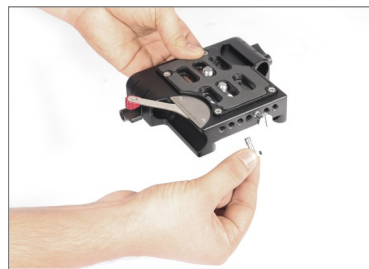

■ Dovetail Plate Setup

Fluid Head Mounting

- Secure the top plate (Not Included) to the dovetail tripod plate using a screwdriver (Not Included), as shown in the image.

- After attaching the dovetail plate to the top plate, slide the assembly onto the fluid head (Not Included).

- Secure it using the fluid head's locking lever, as shown in the image.

Camera Mounting

- Loosen the screws on the camera base plate.

- Secure it using the fluid head's locking lever, as shown in the image.

- Loosen the knob on the camera base plate and insert the 15mm support rods (Not Included).

- Tighten the knob to lock the rods in place, as shown in the image.

- Carefully slide the camera setup onto the dovetail plate, ensuring it locks securely.

- Use the red lock lever to firmly secure the camera setup onto the dovetail tripod plate, as shown in the image.
- The setup is now ready for use.

**YOUR PROAIM 15MM QUICK RELEASE CAMERA BASE PLATE WITH DOVETAIL
ALL DRESSED UP AND READY TO GO!**