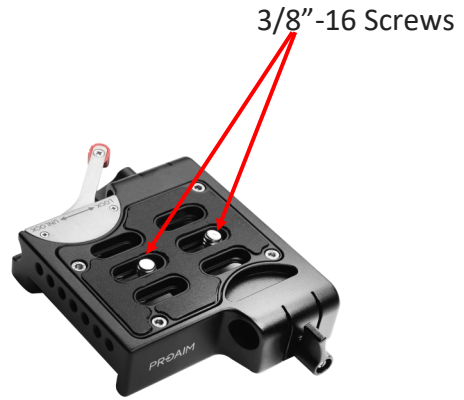

**15mm Quick Release Camera Base Plate with Dovetail (ARRI Standard)
(P-BPDP-15)**

All rights reserved.

No part of this document may be reproduced, stored in a retrieval system, or transmitted by any form or by any means, electronic, mechanical, photo-copying, recording, or otherwise, except as may be expressly permitted by the applicable copyright statutes or in writing by the Publisher.

■ What's In The Box

Please inspect the contents of your shipped package to ensure you have received everything that is listed below.

10" Dovetail Tripod Plate

15mm Camera Base Plate

1/4" -20 Screws

1 x L-Type Allen Key
(Size: - 3mm)

■ Dovetail Plate Setup

Fluid Head Mounting

- Secure the top plate (Not Included) to the dovetail tripod plate using a screwdriver (Not Included), as shown in the image.

- After attaching the dovetail plate to the top plate, slide the assembly onto the fluid head (Not Included).

- Secure it using the fluid head's locking lever, as shown in the image.

Camera Mounting

- Loosen the screws on the camera base plate.

- Secure it using the fluid head's locking lever, as shown in the image.