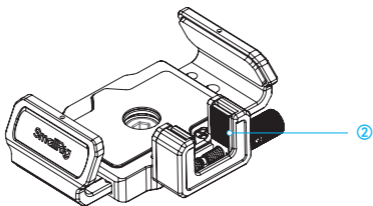

In the Box / 包装清单

SSD Mount Bracket 移动硬盘夹	× 1	1/4"-20 Screw 1/4"-20 螺丝	× 1
Allen Wrench 六角扳手	× 1	Guarantee Card 保修卡	× 1

① Cold Shoe Mount
冷靴

② Cable Clamp
线夹

Installation / 安装步骤

Steps 1 / 步骤一

 The package does not include the camera.
相机机身需另购