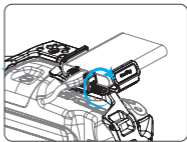

Steps 2 / 步骤二