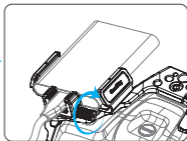

In the Box / 包装清单

SSD Mount Bracket 移动硬盘夹	× 1	1/4"-20 Screw 1/4"-20 螺丝	× 1
Allen Wrench 六角扳手	× 1	Guarantee Card 保修卡	× 1

① Cold Shoe Mount
冷靴

② Cable Clamp
线夹

Installation / 安装步骤

Steps 1 / 步骤一

 The package does not include the camera.
相机机身需另购