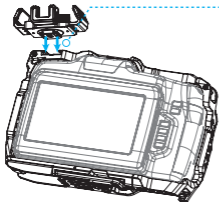

In the Box / 包装清单

SSD Mount Bracket 移动硬盘夹	× 1	1/4"-20 Screw 1/4"-20 螺丝	× 1
Allen Wrench 六角扳手	× 1	Guarantee Card 保修卡	× 1

① Cold Shoe Mount
冷靴

② Cable Clamp
线夹

Installation / 安装步骤

Steps 1 / 步骤一

 The package does not include the camera.
相机机身需另购