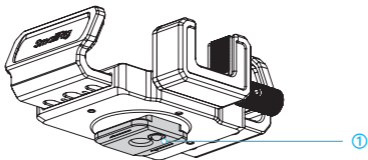

In the Box / 包装清单

SSD Mount Bracket 移动硬盘夹	× 1	1/4"-20 Screw 1/4"-20 螺丝	× 1
Allen Wrench 六角扳手	× 1	Guarantee Card 保修卡	× 1

① Cold Shoe Mount
冷靴

② Cable Clamp
线夹

Installation / 安装步骤

Steps 1 / 步骤一

 The package does not include the camera.
相机机身需另购