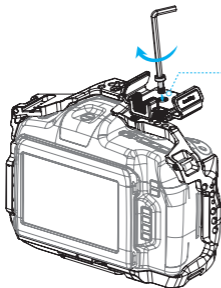

Steps 2 / 步骤二