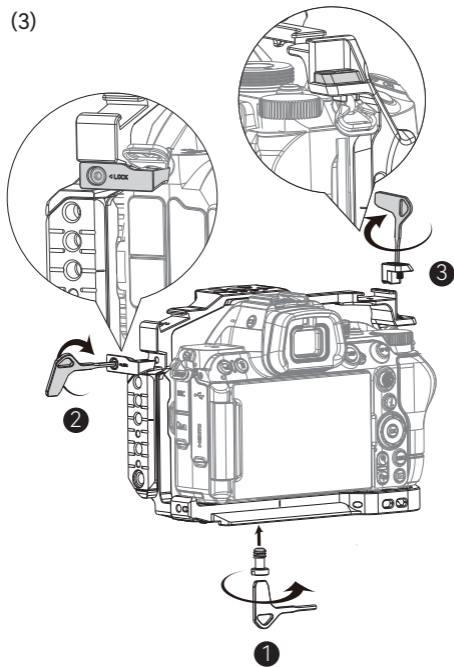

Product Details / 产品介绍

① 1/4"-20 Threaded Hole
1/4"-20 螺纹孔

② 1/4"-20 Locating Hole
1/4"-20定位孔

③ H21 NATO Rail
H21快拆滑条

④ Cold Shoe Mount
冷靴

⑤ Strap Slot
肩带 / 腕带接口

⑥ QD Socket
QD接口

⑦ M4 Threaded Hole
M4螺纹孔

⑧ Dual-Head Wrench
双头扳手

⑨ 3/8"-16 Threaded Hole
3/8"-16螺纹孔

⑩ H38 Arca-Swiss Quick Release Plate
H38快拆阿卡规格快装板

⑪ ARRI 3/8"-16 Locating Hole
阿莱(ARRI)定位孔

Installation / 安装步骤

(1)

* The camera is not included in the package.

* 相机机身需另购

(2)

* The camera is not included in the package.

* 相机机身需另购

(3)

Manufacturer Email: support@smallrig.com

Manufacturer: Shenzhen Leqi Innovation Co., Ltd.

制造商: 深圳市乐其创新股份有限公司