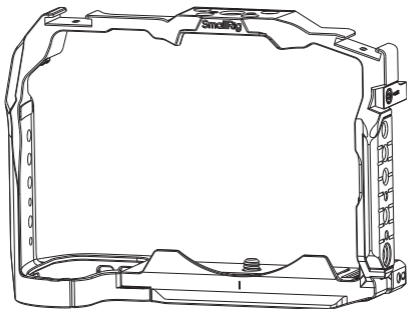

SmallRig

Cage (for Nikon Z5II)

拓展框 (适用于尼康 Z5II)

Operating Instruction / 操作指引

- Thank you for purchasing SmallRig's product.
感谢您购买 SmallRig 产品。
- Please read this Operating Instruction carefully.
使用本产品之前，请仔细阅读操作指引。
- Please follow the safety warnings.
请注意所有警告提示并遵循使用操作指引的所有指令。

In the Box / 包装清单

Cage 拓展框	× 1	Operating Instruction 操作指引	× 1
Guarantee Card 保修卡	× 1		

Specifications / 产品参数

Product Dimensions 产品尺寸	6.0 × 4.4 × 2.5in 153.5 × 112.6 × 63.8mm
Product Weight 产品重量	6.0 ± 0.2oz 172.0 ± 5.0g
Material(s) 主要材质	Aluminum Alloy, Stainless Steel 铝合金, 不锈钢

Product Details / 产品介绍

① 1/4"-20 Threaded Hole
1/4"-20 螺纹孔

② 1/4"-20 Locating Hole
1/4"-20定位孔

③ H21 NATO Rail
H21快拆滑条

④ Cold Shoe Mount
冷靴

⑤ Strap Slot
肩带 / 腕带接口

⑥ QD Socket
QD接口

⑦ M4 Threaded Hole
M4螺纹孔

⑧ Dual-Head Wrench
双头扳手

⑨ 3/8"-16 Threaded Hole
3/8"-16螺纹孔

⑩ H38 Arca-Swiss Quick Release Plate
H38快拆阿卡规格快装板

⑪ ARRI 3/8"-16 Locating Hole
阿莱(ARRI)定位孔

Installation / 安装步骤

(1)

* The camera is not included in the package.