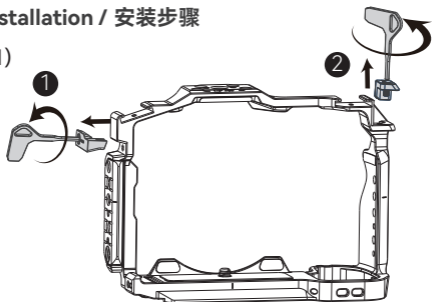

Product Details / 产品介绍

① 1/4"-20 Threaded Hole
1/4"-20 螺纹孔

② 1/4"-20 Locating Hole
1/4"-20定位孔

③ H21 NATO Rail
H21快拆滑条

④ Cold Shoe Mount
冷靴

⑤ Strap Slot
肩带 / 腕带接口

⑥ QD Socket
QD接口

⑦ M4 Threaded Hole
M4螺纹孔

⑧ Dual-Head Wrench
双头扳手

⑨ 3/8"-16 Threaded Hole
3/8"-16螺纹孔

⑩ H38 Arca-Swiss Quick Release Plate
H38快拆阿卡规格快装板

⑪ ARRI 3/8"-16 Locating Hole
阿莱(ARRI)定位孔

Installation / 安装步骤

(1)

* The camera is not included in the package.