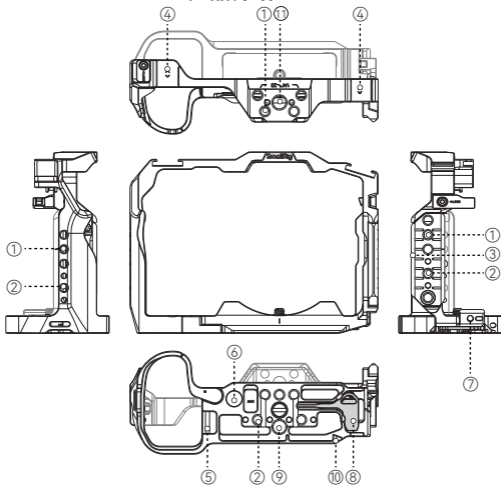

SmallRig

Cage (for Nikon Z5II)

拓展框 (适用于尼康 Z5II)

Operating Instruction / 操作指引

- Thank you for purchasing SmallRig's product.
感谢您购买 SmallRig 产品。
- Please read this Operating Instruction carefully.
使用本产品之前，请仔细阅读操作指引。
- Please follow the safety warnings.
请注意所有警告提示并遵循使用操作指引的所有指令。

In the Box / 包装清单

Cage 拓展框	× 1	Operating Instruction 操作指引	× 1
Guarantee Card 保修卡	× 1		

Specifications / 产品参数

Product Dimensions 产品尺寸	6.0 × 4.4 × 2.5in 153.5 × 112.6 × 63.8mm
Product Weight 产品重量	6.0 ± 0.2oz 172.0 ± 5.0g
Material(s) 主要材质	Aluminum Alloy, Stainless Steel 铝合金, 不锈钢

Product Details / 产品介绍

① 1/4"-20 Threaded Hole
1/4"-20 螺纹孔

② 1/4"-20 Locating Hole
1/4"-20定位孔

③ H21 NATO Rail
H21快拆滑条

④ Cold Shoe Mount
冷靴

⑤ Strap Slot
肩带 / 腕带接口

⑥ QD Socket
QD接口

⑦ M4 Threaded Hole
M4螺纹孔

⑧ Dual-Head Wrench
双头扳手

⑨ 3/8"-16 Threaded Hole
3/8"-16螺纹孔

⑩ H38 Arca-Swiss Quick Release Plate
H38快拆阿卡规格快装板

⑪ ARRI 3/8"-16 Locating Hole
阿莱(ARRI)定位孔

Installation / 安装步骤

(1)

* The camera is not included in the package.