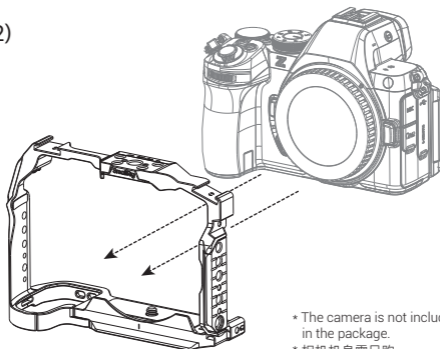

Product Details / 产品介绍

① 1/4"-20 Threaded Hole
1/4"-20 螺纹孔

② 1/4"-20 Locating Hole
1/4"-20定位孔

③ H21 NATO Rail
H21快拆滑条

④ Cold Shoe Mount
冷靴

⑤ Strap Slot
肩带 / 腕带接口

⑥ QD Socket
QD接口

⑦ M4 Threaded Hole
M4螺纹孔

⑧ Dual-Head Wrench
双头扳手

⑨ 3/8"-16 Threaded Hole
3/8"-16螺纹孔

⑩ H38 Arca-Swiss Quick Release Plate
H38快拆阿卡规格快装板

⑪ ARRI 3/8"-16 Locating Hole
阿莱(ARRI)定位孔

Installation / 安装步骤

(1)

* The camera is not included in the package.

* 相机机身需另购

(2)

* The camera is not included in the package.

* 相机机身需另购

(3)

Manufacturer Email: support@smallrig.com

Manufacturer: Shenzhen Leqi Innovation Co., Ltd.

制造商: 深圳市乐其创新股份有限公司