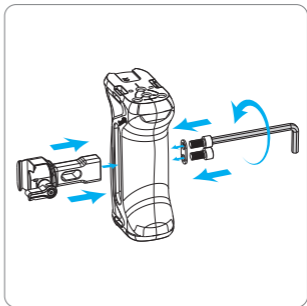

In the Box / 包装清单

Side Handle 侧手柄	× 1	Adapter with NATO Clamp 滑槽连接件	× 1
NATO Rail 滑条	× 1	Guarantee Card 保修卡	× 1

Product Details / 产品介绍

① 1/4"-20 Locating Hole
1/4"-20 定位孔

② 1/4"-20 Threaded Hole
1/4"-20 螺纹孔

③ Wrist Strap Hole
腕带孔

④ Cold Shoe Mount
冷靴座

Installation / 安装步骤

Steps 1 / 步骤一

Steps 2 / 步骤二

 The package does not include the camera.
相机机身需另购

Steps 3 / 步骤三

Steps 4 / 步骤四

 The package does not include the camera.
相机机身需另购

Steps 5 / 步骤五

 The package does not include the camera.
相机机身需另购

Specifications / 产品参数

Product Dimensions 产品尺寸	4.1 × 2.7 × 2.9in 104.9 × 68.2 × 73.4mm
Product Weight 产品重量	8.0 ± 0.2oz 226.0 ± 5.0g
Material(s) 主要材质	Aluminum Alloy, Silicone, Stainless Steel 铝合金、硅胶、不锈钢