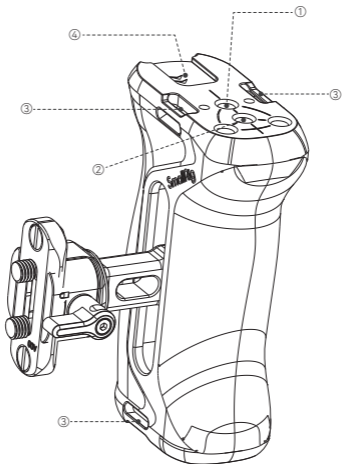

In the Box / 包装清单

Side Handle 侧手柄	× 1	Adapter with NATO Clamp 滑槽连接件	× 1
NATO Rail 滑条	× 1	Guarantee Card 保修卡	× 1

Product Details / 产品介绍

① 1/4"-20 Locating Hole
1/4"-20 定位孔

② 1/4"-20 Threaded Hole
1/4"-20 螺纹孔