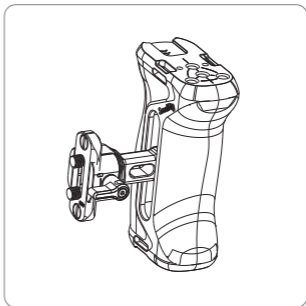

In the Box / 包装清单

Side Handle 侧手柄	× 1	Adapter with NATO Clamp 滑槽连接件	× 1
NATO Rail 滑条	× 1	Guarantee Card 保修卡	× 1

Product Details / 产品介绍

① 1/4"-20 Locating Hole
1/4"-20 定位孔

② 1/4"-20 Threaded Hole
1/4"-20 螺纹孔

③ Wrist Strap Hole
腕带孔

④ Cold Shoe Mount
冷靴座

Installation / 安装步骤

Steps 1 / 步骤一

Steps 2 / 步骤二

 The package does not include the camera.
相机机身需另购

Steps 3 / 步骤三

Steps 4 / 步骤四

 The package does not include the camera.
相机机身需另购

Steps 5 / 步骤五

 The package does not include the camera.
相机机身需另购

Specifications / 产品参数

Product Dimensions 产品尺寸	4.1 × 2.7 × 2.9in 104.9 × 68.2 × 73.4mm
Product Weight 产品重量	8.0 ± 0.2oz 226.0 ± 5.0g
Material(s) 主要材质	Aluminum Alloy, Silicone, Stainless Steel 铝合金、硅胶、不锈钢