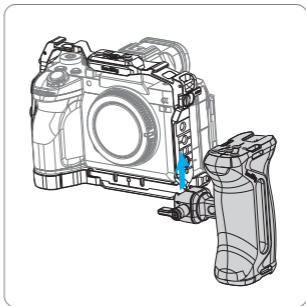

③ Wrist Strap Hole
腕带孔

④ Cold Shoe Mount
冷靴座

Installation / 安装步骤

Steps 1 / 步骤一

Steps 2 / 步骤二

 The package does not include the camera.
相机机身需另购

Steps 3 / 步骤三

Steps 4 / 步骤四

 The package does not include the camera.
相机机身需另购

Steps 5 / 步骤五

 The package does not include the camera.
相机机身需另购

Specifications / 产品参数

Product Dimensions 产品尺寸	4.1 × 2.7 × 2.9in 104.9 × 68.2 × 73.4mm
Product Weight 产品重量	8.0 ± 0.2oz 226.0 ± 5.0g
Material(s) 主要材质	Aluminum Alloy, Silicone, Stainless Steel 铝合金、硅胶、不锈钢