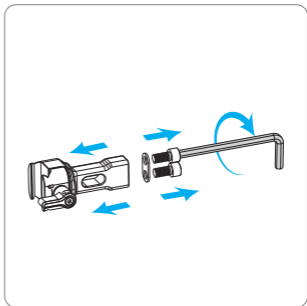

In the Box / 包装清单

Side Handle 侧手柄	× 1	Adapter with NATO Clamp 滑槽连接件	× 1
NATO Rail 滑条	× 1	Guarantee Card 保修卡	× 1

Product Details / 产品介绍

① 1/4"-20 Locating Hole
1/4"-20 定位孔

② 1/4"-20 Threaded Hole
1/4"-20 螺纹孔

③ Wrist Strap Hole
腕带孔

④ Cold Shoe Mount
冷靴座

Installation / 安装步骤

Steps 1 / 步骤一

Steps 2 / 步骤二

 The package does not include the camera.
相机机身需另购

Steps 3 / 步骤三

Steps 4 / 步骤四