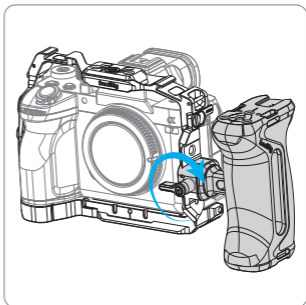

In the Box / 包装清单

Side Handle 侧手柄	× 1	Adapter with NATO Clamp 滑槽连接件	× 1
NATO Rail 滑条	× 1	Guarantee Card 保修卡	× 1

Product Details / 产品介绍

① 1/4"-20 Locating Hole
1/4"-20 定位孔

② 1/4"-20 Threaded Hole
1/4"-20 螺纹孔

③ Wrist Strap Hole
腕带孔

④ Cold Shoe Mount
冷靴座

Installation / 安装步骤

Steps 1 / 步骤一

Steps 2 / 步骤二

 The package does not include the camera.
相机机身需另购

Steps 3 / 步骤三

Steps 4 / 步骤四

 The package does not include the camera.
相机机身需另购

Steps 5 / 步骤五

 The package does not include the camera.
相机机身需另购

Specifications / 产品参数

Product Dimensions 产品尺寸	4.1 × 2.7 × 2.9in 104.9 × 68.2 × 73.4mm
Product Weight 产品重量	8.0 ± 0.2oz 226.0 ± 5.0g
Material(s) 主要材质	Aluminum Alloy, Silicone, Stainless Steel 铝合金、硅胶、不锈钢