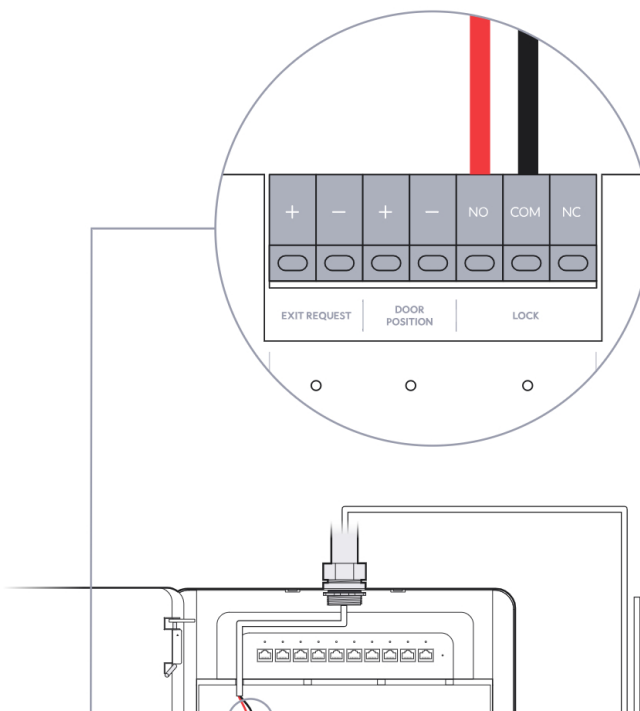

Access Lock Electric [Buy >](#)

Door Lock 1-Pair Relay Cable [Buy >](#)

This section displays three product options with their respective 'Buy >' links. The first is an Access Rescue KeySwitch, the second is an Access Lock Electric, and the third is a Door Lock 1-Pair Relay Cable, shown as a roll of grey wire with red and black conductors.