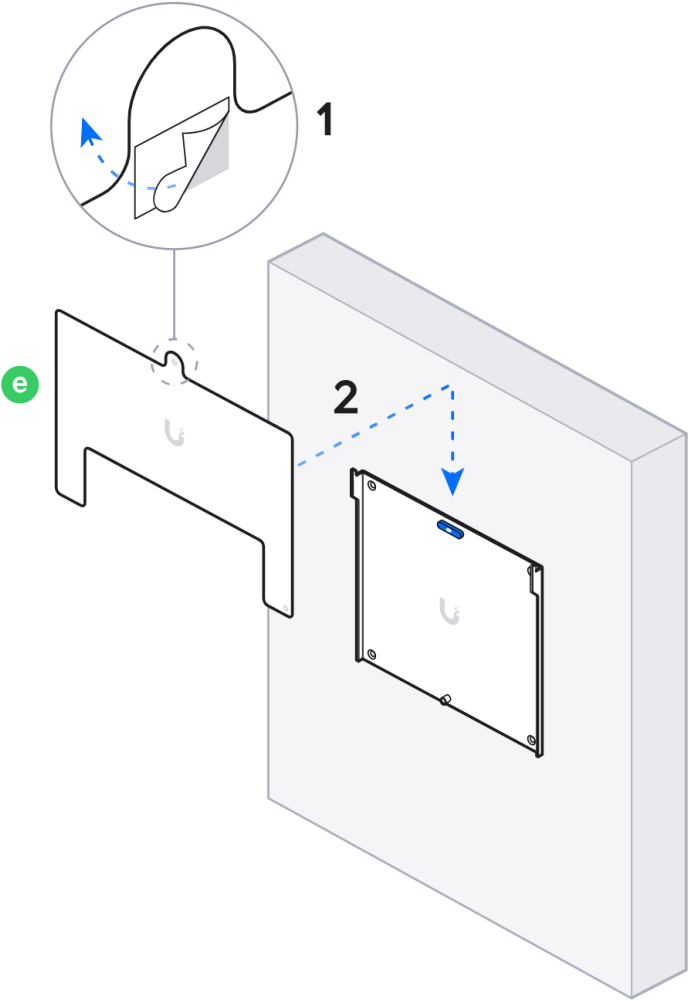

Enterprise Access Hub

1

2

3

4

□ □
1x
e

5

6

Access Lock Electric [Buy >](#)

Door Lock 1-Pair Relay Cable [Buy >](#)

This section displays three product options with their respective 'Buy >' links. The first is an Access Rescue KeySwitch, the second is an Access Lock Electric, and the third is a Door Lock 1-Pair Relay Cable, shown as a roll of grey wire with red and black conductors.