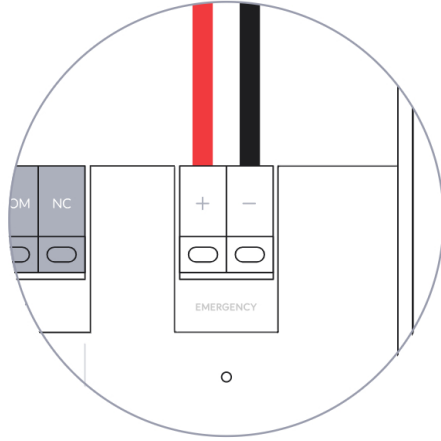

Door Lock 1-Pair Relay Cable

[Buy >](#)

Fire Panel

Door Lock 2-Pair Relay Cable

[Buy >](#)