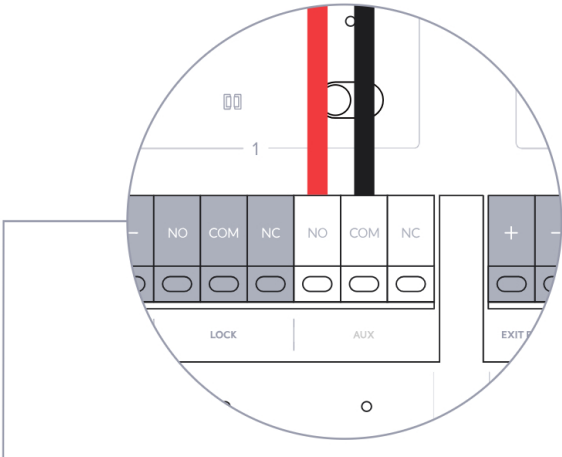

Door Lock 1-Pair Relay Cable

[Buy >](#)