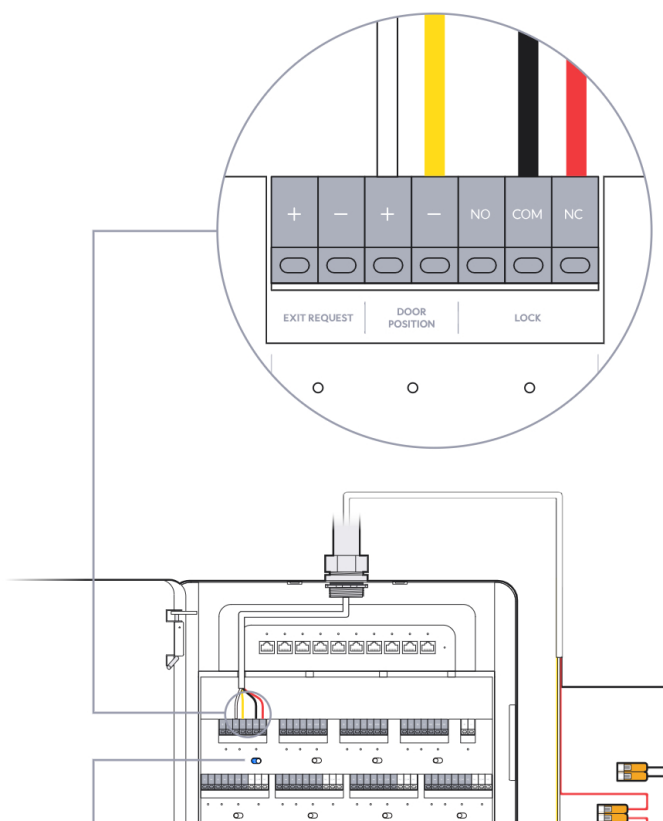

Access Lock Electric [Buy >](#)

Door Lock 1-Pair Relay Cable [Buy >](#)

This section displays three product options with their respective 'Buy >' links. The first is an Access Rescue KeySwitch, the second is an Access Lock Electric, and the third is a Door Lock 1-Pair Relay Cable, shown as a roll of grey wire with red and black conductors.

Access Lock Magnetic

[Buy >](#)

Door Lock 2-Pair Relay Cable

[Buy >](#)

4x

<p>Access Rescue KeySwitch</p> <p>Buy ></p> 	<p>Access Lock Magnetic</p> <p>Buy ></p> 	<p>Door Lock 2-Pair Relay Cable</p> <p>Buy ></p>  <p>4x</p>
--	---	--

Door Lock 1-Pair Relay Cable

[Buy >](#)

This block features a product listing for a "Door Lock 1-Pair Relay Cable". It includes a blue "Buy >" link and an image of a roll of the cable.

Push Button

Door Lock 1-Pair Relay Cable