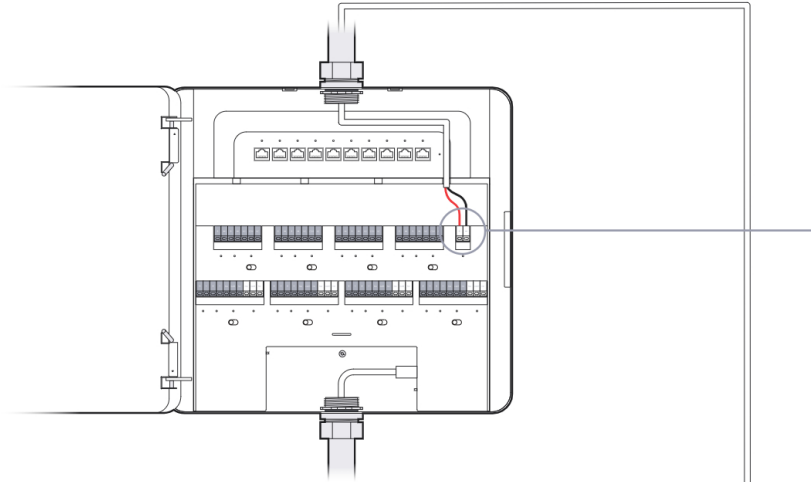

Door Lock 1-Pair Relay Cable

[Buy >](#)

Fire Panel

Door Lock 2-Pair Relay Cable

[Buy >](#)