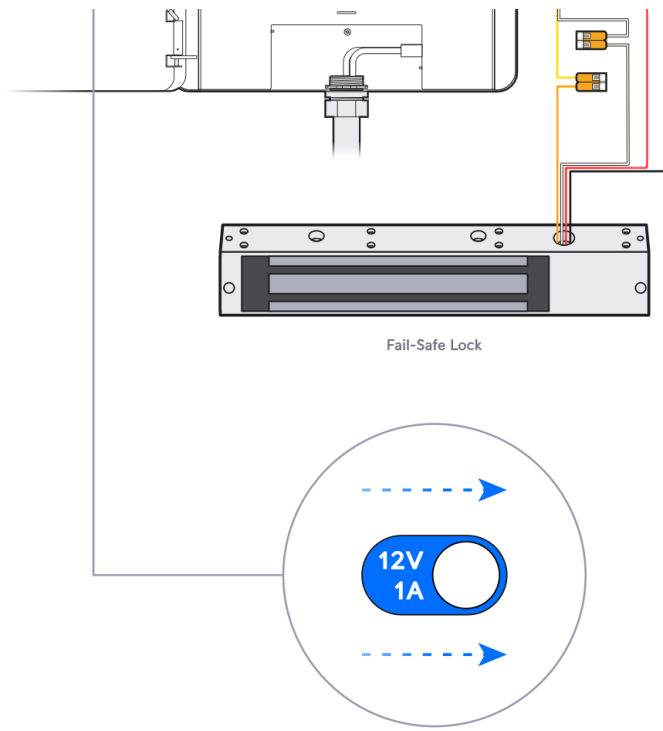

Access Lock Electric [Buy >](#)

Door Lock 1-Pair Relay Cable [Buy >](#)

This section displays three product options with their respective 'Buy >' links. The first is an Access Rescue KeySwitch, the second is an Access Lock Electric, and the third is a Door Lock 1-Pair Relay Cable, shown as a roll of grey wire with red and black conductors.

Access Lock Magnetic

[Buy >](#)

Door Lock 2-Pair Relay Cable

[Buy >](#)

4x

<p>Access Rescue KeySwitch</p> <p>Buy ></p> 	<p>Access Lock Magnetic</p> <p>Buy ></p> 	<p>Door Lock 2-Pair Relay Cable</p> <p>Buy ></p>  <p>4x</p>
--	---	--

Door Lock 1-Pair Relay Cable

[Buy >](#)

This block features a product listing for a "Door Lock 1-Pair Relay Cable". It includes a blue "Buy >" link and an image of a roll of the cable.

Push Button

Door Lock 1-Pair Relay Cable