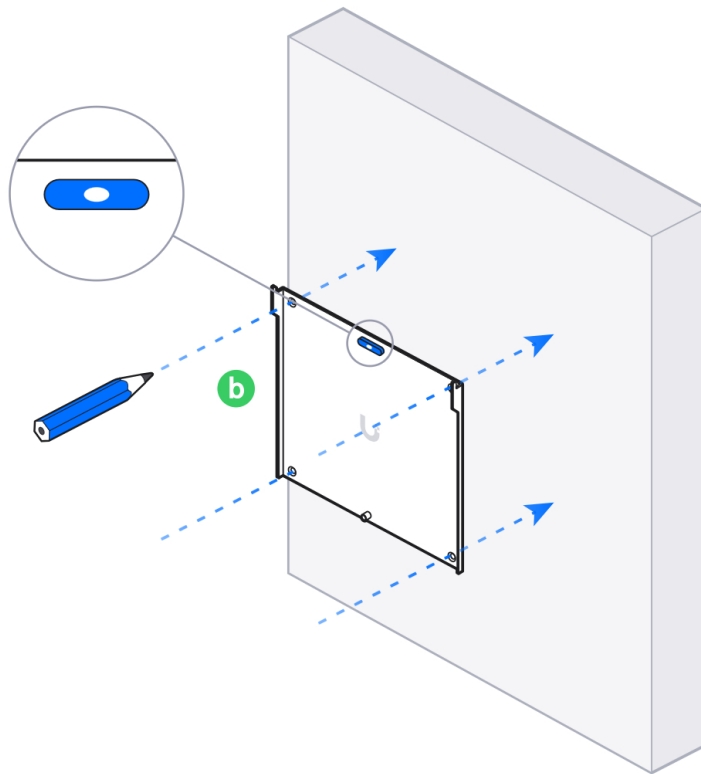

Enterprise Access Hub

1

2

3

4

□ □
1x
e

5

6

Access Lock Electric [Buy >](#)

Door Lock 1-Pair Relay Cable [Buy >](#)

This section displays three product options with their respective 'Buy >' links. The first is an Access Rescue KeySwitch, the second is an Access Lock Electric, and the third is a Door Lock 1-Pair Relay Cable, shown as a roll of grey wire with red and black conductors.