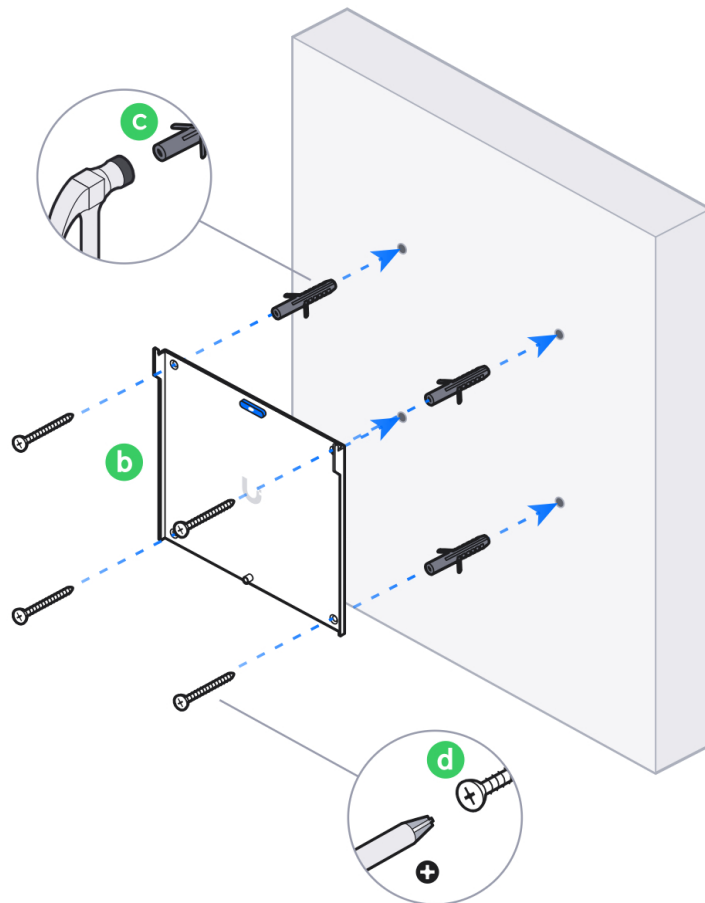

Enterprise Access Hub

1

2

3

4

□ □
1x
e

5

6

1x

7

8

Access Lock Electric

[Buy >](#)

Door Lock 1-Pair Relay Cable

[Buy >](#)

Access Rescue KeySwitch [Buy >](#)

Access Lock Electric [Buy >](#)

Door Lock 1-Pair Relay Cable [Buy >](#)

This section displays three product options with their respective 'Buy >' links. The first is an Access Rescue KeySwitch, the second is an Access Lock Electric, and the third is a Door Lock 1-Pair Relay Cable, shown as a roll of grey wire with red and black conductors.