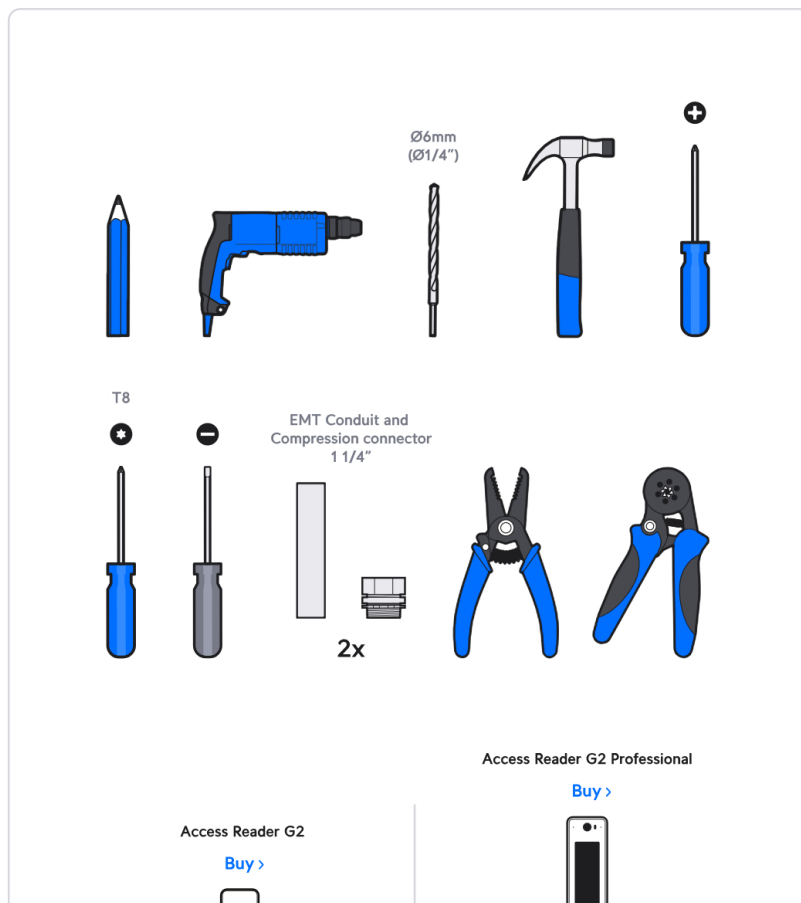

Enterprise Access Hub

1

2

3

4

□ □
1x
e

5

6

1x

7

8

Access Lock Electric

[Buy >](#)

Door Lock 1-Pair Relay Cable

[Buy >](#)

Access Rescue KeySwitch [Buy >](#)

Access Lock Electric [Buy >](#)

Door Lock 1-Pair Relay Cable [Buy >](#)

This section displays three product options with their respective 'Buy >' links. The first is an Access Rescue KeySwitch, the second is an Access Lock Electric, and the third is a Door Lock 1-Pair Relay Cable, shown as a roll of grey wire with red and black conductors.