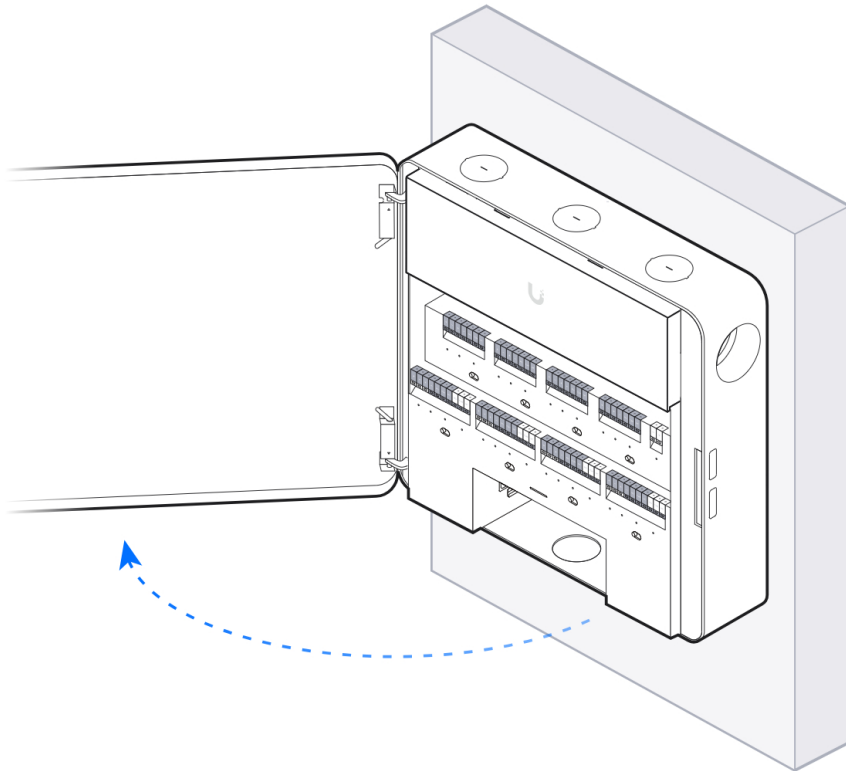

Enterprise Access Hub

1

2

3

4

□ □
1x
e

5

6

Access Lock Electric [Buy >](#)

Door Lock 1-Pair Relay Cable [Buy >](#)

This section displays three product options with their respective 'Buy >' links. The first is an Access Rescue KeySwitch, the second is an Access Lock Electric, and the third is a Door Lock 1-Pair Relay Cable, shown as a roll of grey wire with red and black conductors.