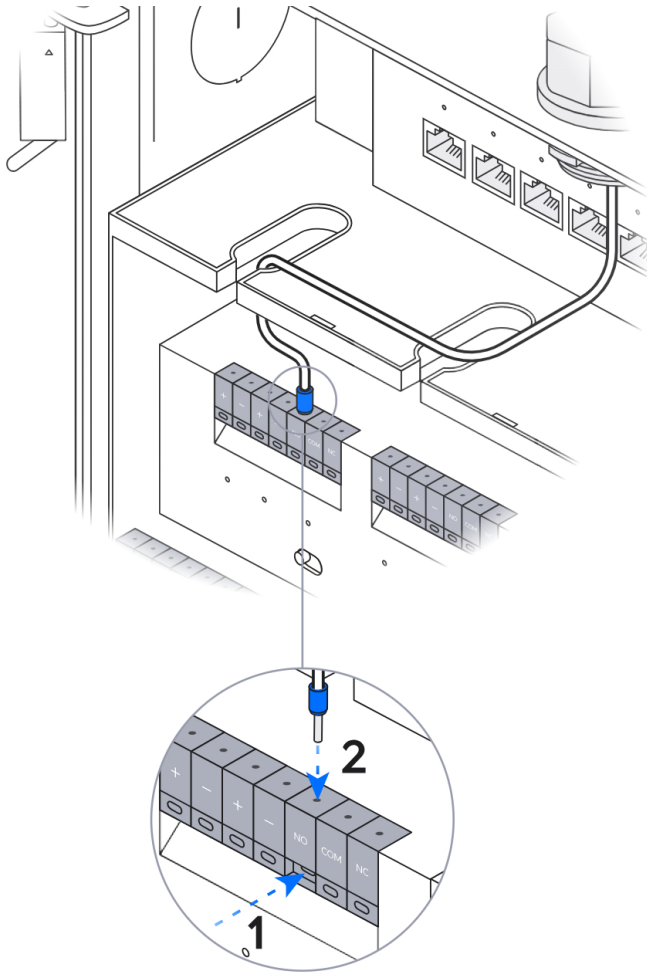

1x

7

8

Access Lock Electric

[Buy >](#)

Door Lock 1-Pair Relay Cable

[Buy >](#)

Access Rescue KeySwitch [Buy >](#)

Access Lock Electric [Buy >](#)

Door Lock 1-Pair Relay Cable [Buy >](#)

This section displays three product options with their respective 'Buy >' links. The first is an Access Rescue KeySwitch, the second is an Access Lock Electric, and the third is a Door Lock 1-Pair Relay Cable, shown as a roll of grey wire with red and black conductors.

Door Lock 1-Pair Relay Cable

[Buy >](#)

This block features a product listing for a "Door Lock 1-Pair Relay Cable". It includes a blue "Buy >" link and an image of a roll of the cable.

Push Button

Door Lock 1-Pair Relay Cable