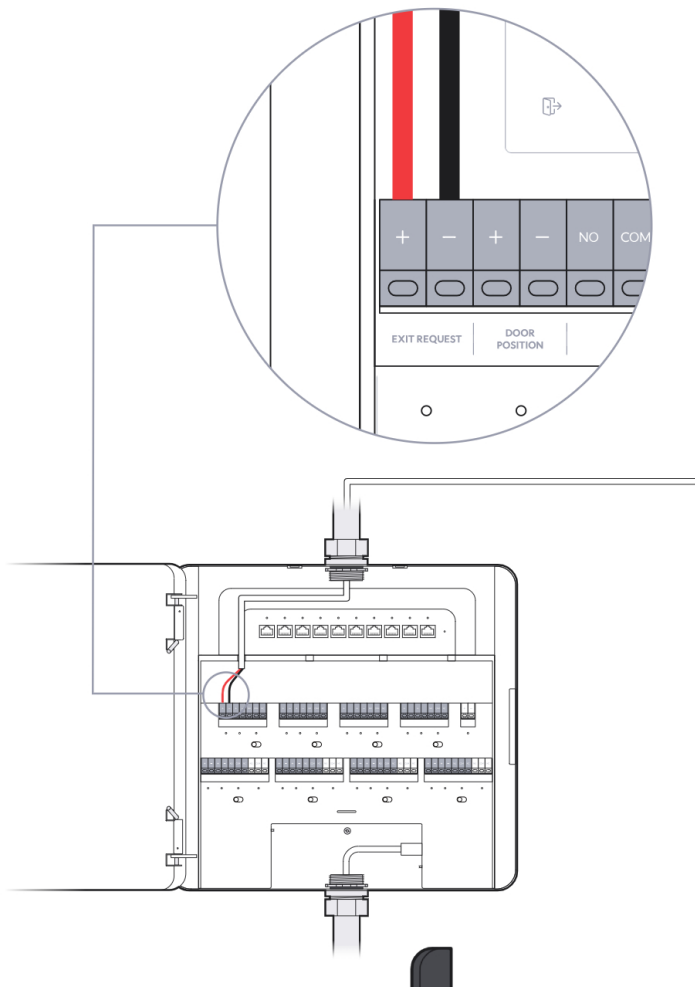

Access Lock Electric [Buy >](#)

Door Lock 1-Pair Relay Cable [Buy >](#)

This section displays three product options with their respective 'Buy >' links. The first is an Access Rescue KeySwitch, the second is an Access Lock Electric, and the third is a Door Lock 1-Pair Relay Cable, shown as a roll of grey wire with red and black conductors.

Access Lock Magnetic

[Buy >](#)

Door Lock 2-Pair Relay Cable

[Buy >](#)

4x

<p>Access Rescue KeySwitch</p> <p>Buy ></p> 	<p>Access Lock Magnetic</p> <p>Buy ></p> 	<p>Door Lock 2-Pair Relay Cable</p> <p>Buy ></p>  <p>4x</p>
--	---	--

Door Lock 1-Pair Relay Cable

[Buy >](#)

This block features a product listing for a "Door Lock 1-Pair Relay Cable". It includes a blue "Buy >" link and an image of a roll of the cable.

Push Button

Door Lock 1-Pair Relay Cable