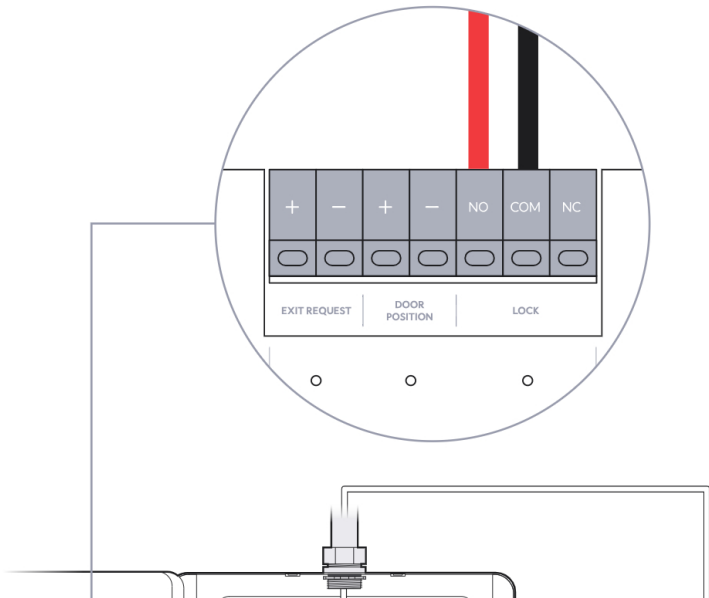

8

Access Lock Electric

[Buy >](#)

Door Lock 1-Pair Relay Cable

[Buy >](#)