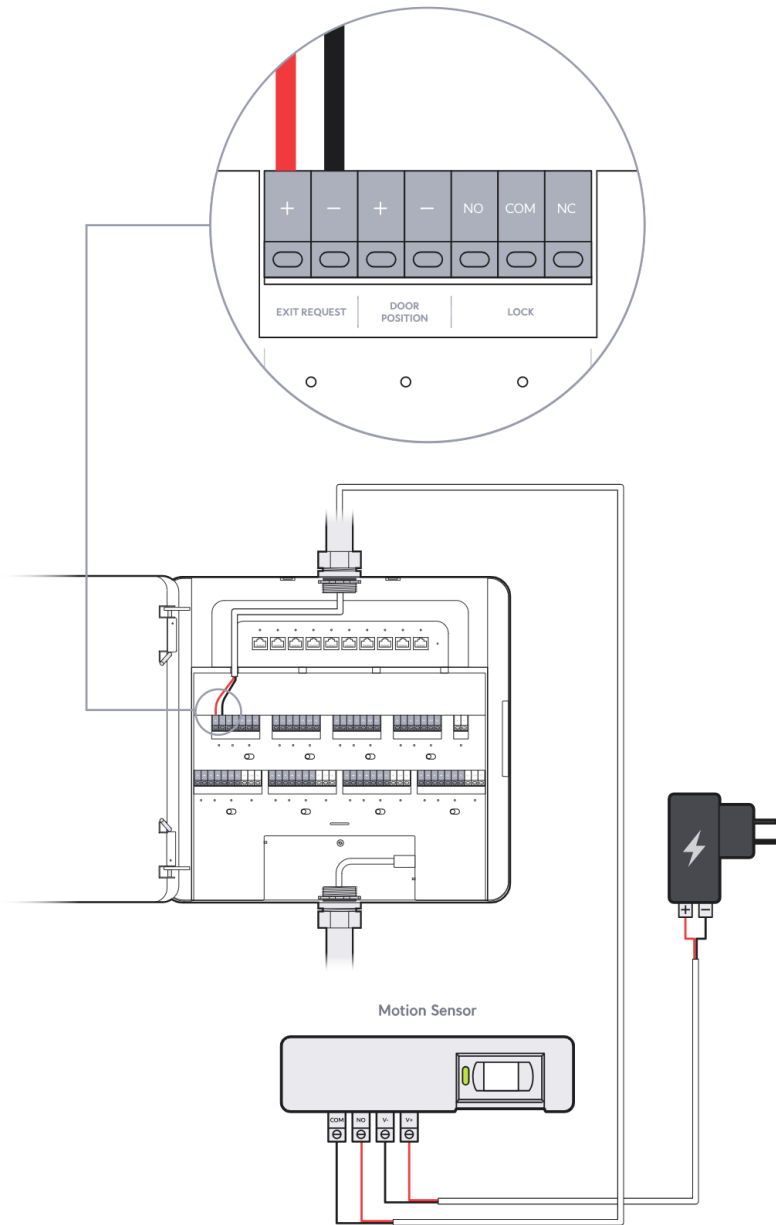

Door Lock 1-Pair Relay Cable

[Buy >](#)