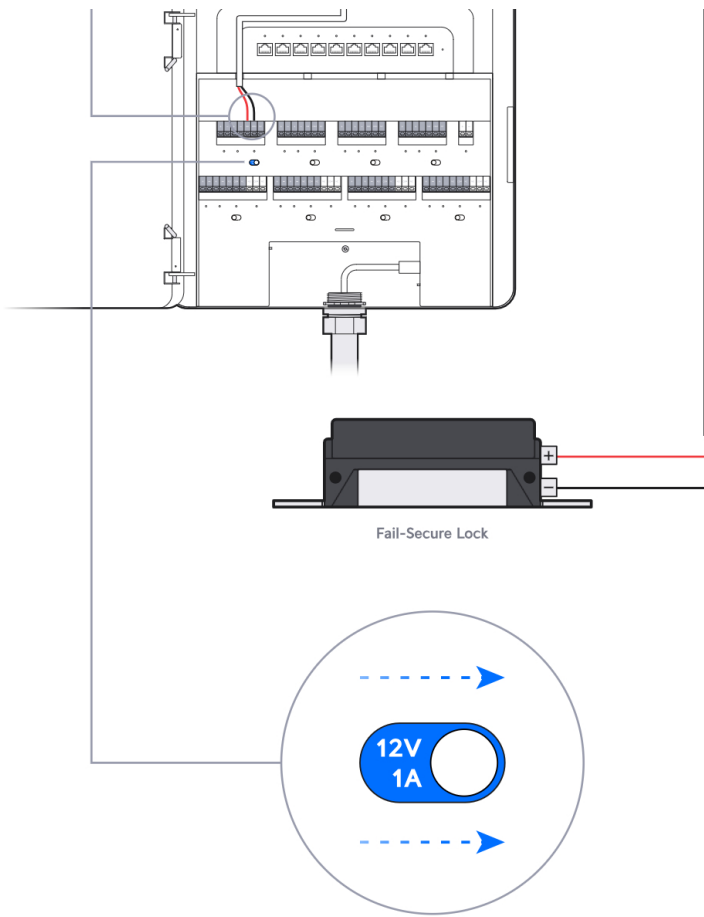

Access Rescue KeySwitch [Buy >](#)

Access Lock Electric [Buy >](#)

Door Lock 1-Pair Relay Cable [Buy >](#)

This section displays three product options with their respective 'Buy >' links. The first is an Access Rescue KeySwitch, the second is an Access Lock Electric, and the third is a Door Lock 1-Pair Relay Cable, shown as a roll of grey wire with red and black conductors.