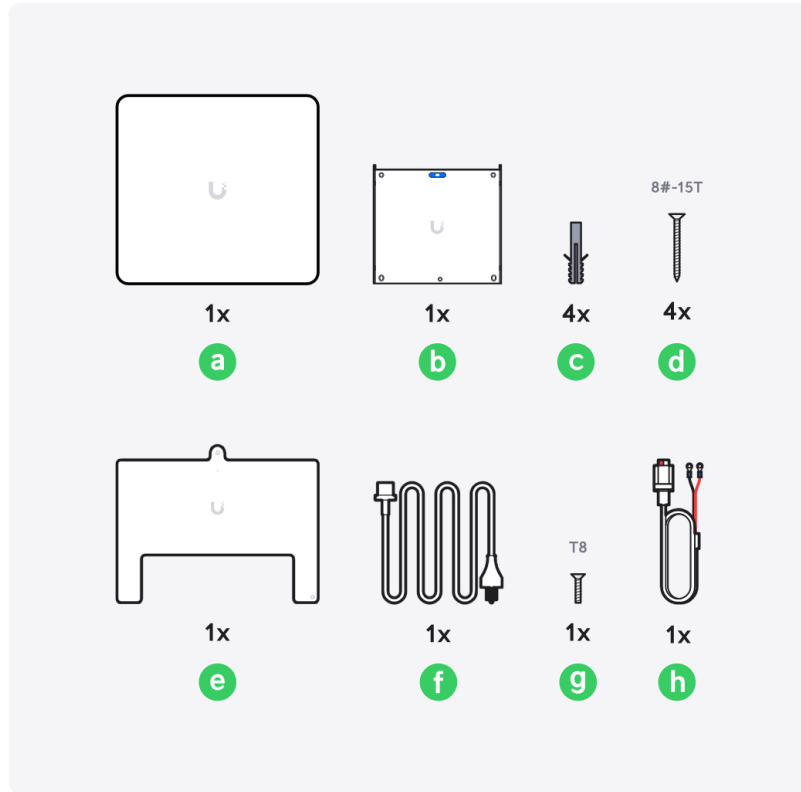

Enterprise Access Hub

1

2

3

4

□ □
1x
e

5

6

1x

7

8

Access Lock Electric

[Buy >](#)

Door Lock 1-Pair Relay Cable

[Buy >](#)

Access Rescue KeySwitch [Buy >](#)

Access Lock Electric [Buy >](#)

Door Lock 1-Pair Relay Cable [Buy >](#)

This section displays three product options with their respective 'Buy >' links. The first is an Access Rescue KeySwitch, the second is an Access Lock Electric, and the third is a Door Lock 1-Pair Relay Cable, shown as a roll of grey wire with red and black conductors.

Door Lock 1-Pair Relay Cable

[Buy >](#)

This block features a product listing for a "Door Lock 1-Pair Relay Cable". It includes a blue "Buy >" link and an image of a roll of the cable.

Push Button

Door Lock 1-Pair Relay Cable