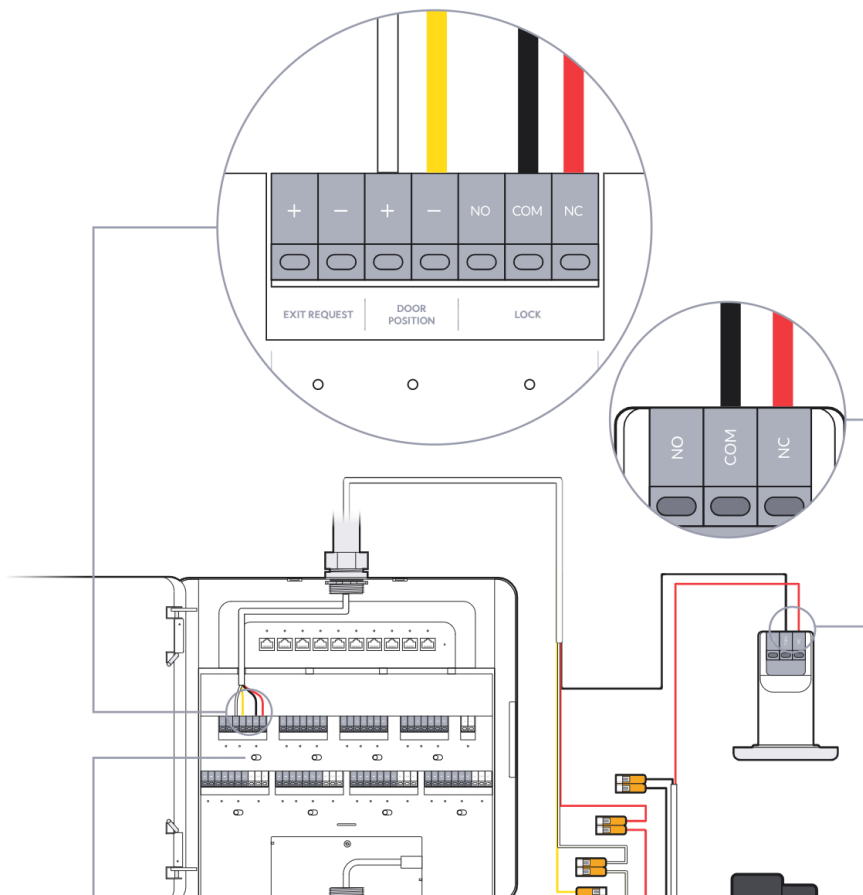

Access Lock Electric [Buy >](#)

Door Lock 1-Pair Relay Cable [Buy >](#)

This section displays three product options with their respective 'Buy >' links. The first is an Access Rescue KeySwitch, the second is an Access Lock Electric, and the third is a Door Lock 1-Pair Relay Cable, shown as a roll of grey wire with red and black conductors.

Access Lock Magnetic

[Buy >](#)

Door Lock 2-Pair Relay Cable

[Buy >](#)

4x

<p>Access Rescue KeySwitch</p> <p>Buy ></p> 	<p>Access Lock Magnetic</p> <p>Buy ></p> 	<p>Door Lock 2-Pair Relay Cable</p> <p>Buy ></p>  <p>4x</p>
--	---	--

Door Lock 1-Pair Relay Cable

[Buy >](#)

This block features a product listing for a "Door Lock 1-Pair Relay Cable". It includes a blue "Buy >" link and an image of a roll of the cable.

Push Button

Door Lock 1-Pair Relay Cable