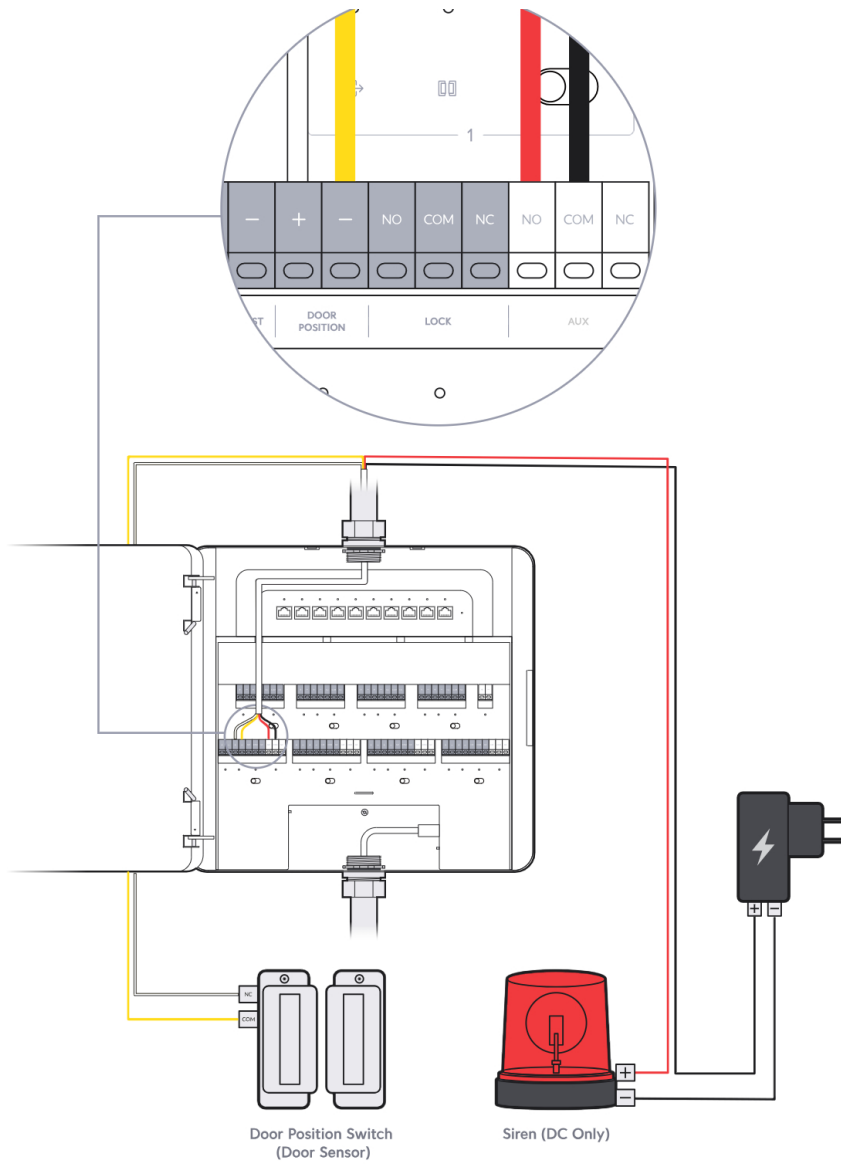

Door Lock 1-Pair Relay Cable

[Buy >](#)