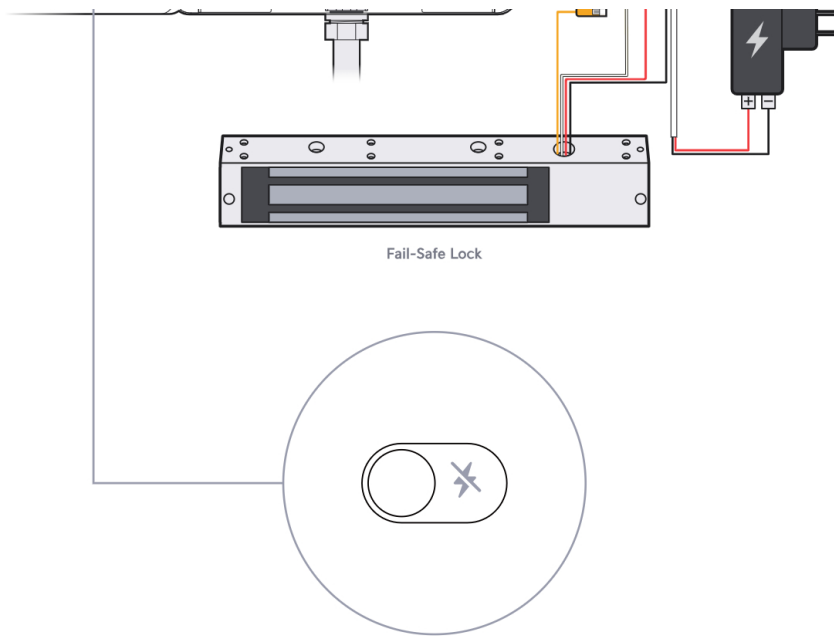

Access Lock Magnetic

[Buy >](#)

Door Lock 2-Pair Relay Cable

[Buy >](#)

4x

<p>Access Rescue KeySwitch</p> <p>Buy ></p> 	<p>Access Lock Magnetic</p> <p>Buy ></p> 	<p>Door Lock 2-Pair Relay Cable</p> <p>Buy ></p>  <p>4x</p>
--	---	--

Door Lock 1-Pair Relay Cable

[Buy >](#)

This block features a product listing for a "Door Lock 1-Pair Relay Cable". It includes a blue "Buy >" link and an image of a roll of the cable.

Push Button

Door Lock 1-Pair Relay Cable