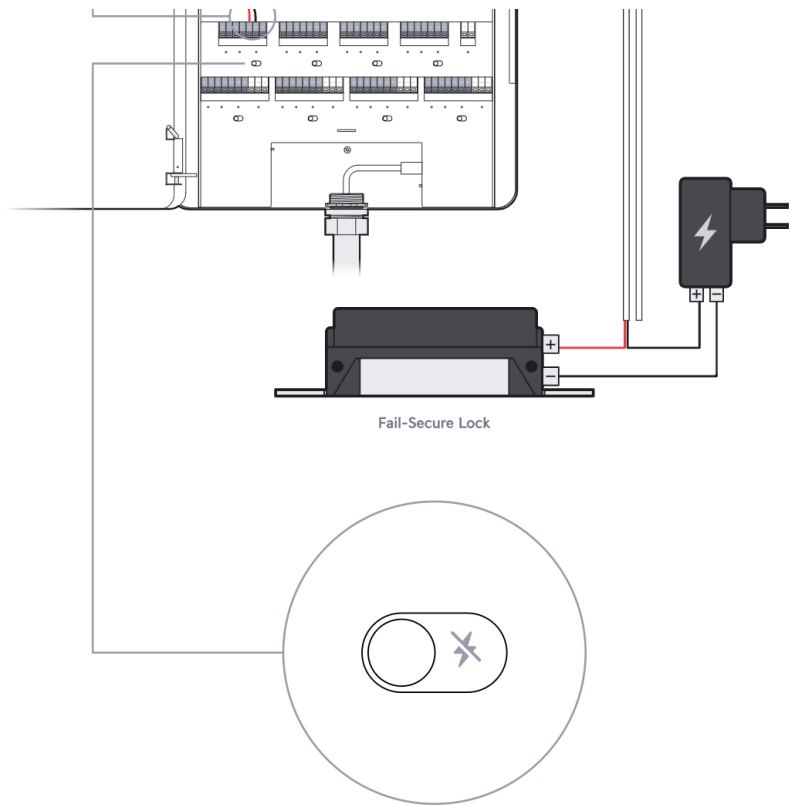

Access Lock Electric [Buy >](#)

Door Lock 1-Pair Relay Cable [Buy >](#)

This section displays three product options with their respective 'Buy >' links. The first is an Access Rescue KeySwitch, the second is an Access Lock Electric, and the third is a Door Lock 1-Pair Relay Cable, shown as a roll of grey wire with red and black conductors.