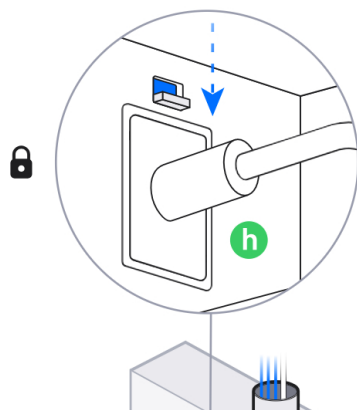

1x

36V lead-acid battery

1x