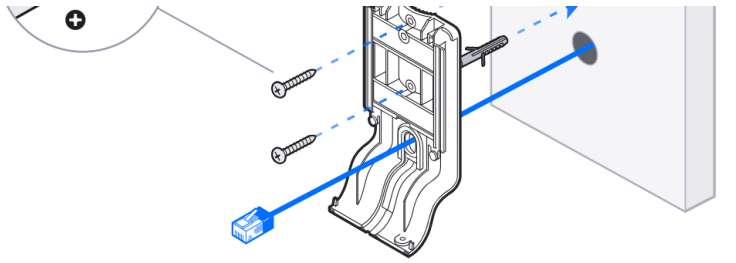

2.4 GHz: 8 dBi, FOV 90°x90°
5 GHz: 12.5 dBi, FOV 45°x45°

2.4 GHz: 3 dBi, FOV 360°x30°
5 GHz: 4 dBi, FOV 360°x30°

1

2

1x

UniFi Patch Cable Outdoor
[Buy >](#)

3

4