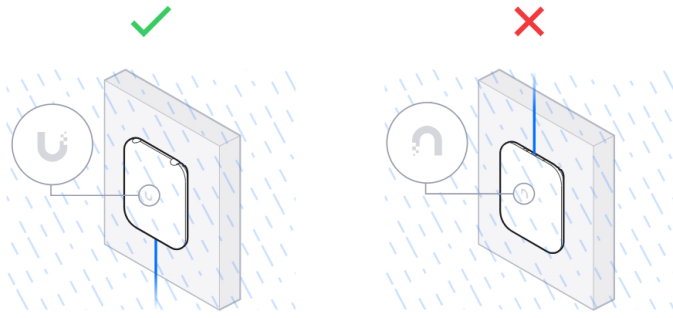

2.4 GHz: 8 dBi, FOV 90°x90°
5 GHz: 12.5 dBi, FOV 45°x45°

2.4 GHz: 3 dBi, FOV 360°x30°
5 GHz: 4 dBi, FOV 360°x30°