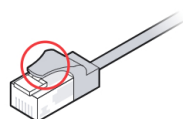

2.4 GHz: 8 dBi, FOV 90°x90°

5 GHz: 12.5 dBi, FOV 45°x45°

2.4 GHz: 3 dBi, FOV 360°x30°

5 GHz: 4 dBi, FOV 360°x30°

1

1x

UniFi Patch Cable Outdoor

[Buy >](#)