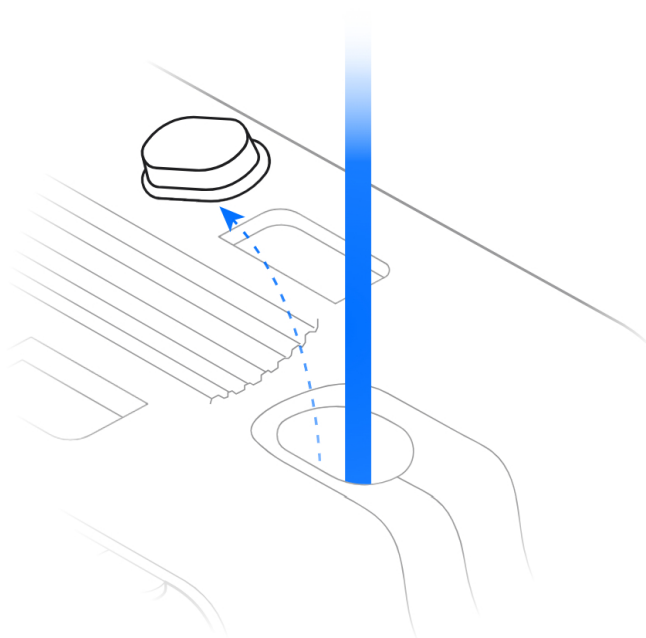

U7 Outdoor

UniFi Network

U7 Outdoor Installation Video

[Watch the Tutorial](#)

- a** 1x [Front cover]
- b** 1x [Mounting plate]
- c** 1x [Bracket]
- d** 1x [Internal components]
- e** 1x [Back cover]
- f** 2x [Screw]
- g** 2x [Screw]
- h** 2x M3 [Screw]
- i** 2x [Washer]
- j** 2x 6#-32T [Screw]
- k** 2x 4#-40T [Screw]
- l** 1x M2.5 [Screw]

2.4 GHz: 8 dBi, FOV 90°x90°
5 GHz: 12.5 dBi, FOV 45°x45°

2.4 GHz: 3 dBi, FOV 360°x30°
5 GHz: 4 dBi, FOV 360°x30°

1

2

1x

UniFi Patch Cable Outdoor
[Buy >](#)

3

4