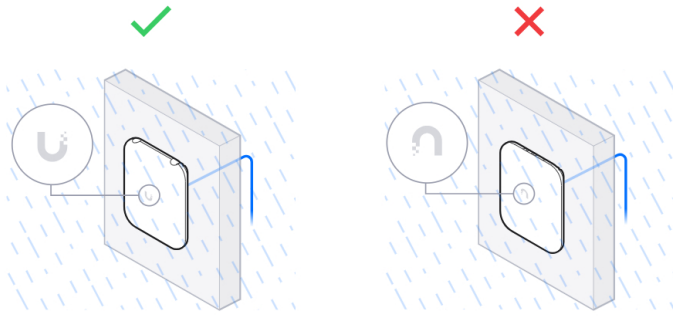

2.4 GHz: 8 dBi, FOV 90°x90°
5 GHz: 12.5 dBi, FOV 45°x45°

2.4 GHz: 3 dBi, FOV 360°x30°
5 GHz: 4 dBi, FOV 360°x30°