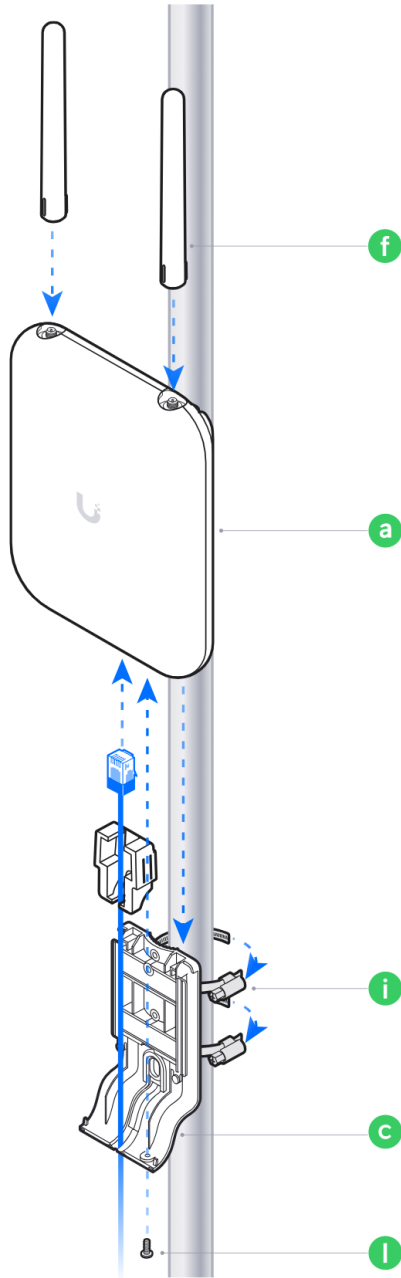

2.4 GHz: 8 dBi, FOV 90°x90°
5 GHz: 12.5 dBi, FOV 45°x45°

2.4 GHz: 3 dBi, FOV 360°x30°
5 GHz: 4 dBi, FOV 360°x30°

1

2

3

1x

4

5

!

8

Internet

UniFi Cloud
Gateway

Switching

9

1

2

2.4 GHz: 8 dBi, FOV 90°x90°

5 GHz: 12.5 dBi, FOV 45°x45°

2.4 GHz: 3 dBi, FOV 360°x30°

5 GHz: 4 dBi, FOV 360°x30°

1

1x

UniFi Patch Cable Outdoor

[Buy >](#)