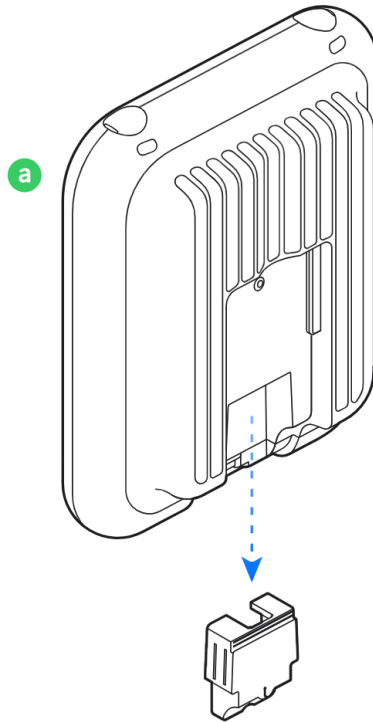

U7 Outdoor

UniFi Network

U7 Outdoor Installation Video

[Watch the Tutorial](#)

- a** 1x [Front cover]
- b** 1x [Mounting plate]
- c** 1x [Bracket]
- d** 1x [Internal components]
- e** 1x [Back cover]
- f** 2x [Screw]
- g** 2x [Screw]
- h** 2x M3 [Screw]
- i** 2x [Washer]
- j** 2x 6#-32T [Screw]
- k** 2x 4#-40T [Screw]
- l** 1x M2.5 [Screw]

2.4 GHz: 8 dBi, FOV 90°x90°
5 GHz: 12.5 dBi, FOV 45°x45°

2.4 GHz: 3 dBi, FOV 360°x30°
5 GHz: 4 dBi, FOV 360°x30°

1

2

1x

UniFi Patch Cable Outdoor
[Buy >](#)

3

4