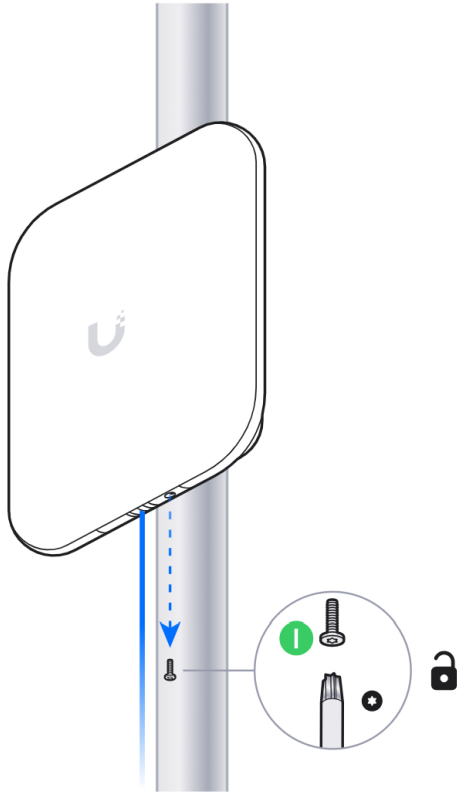

1

2

If you need further assistance, visit our [Help Center](#) or contact [Ubiquiti Support](#).