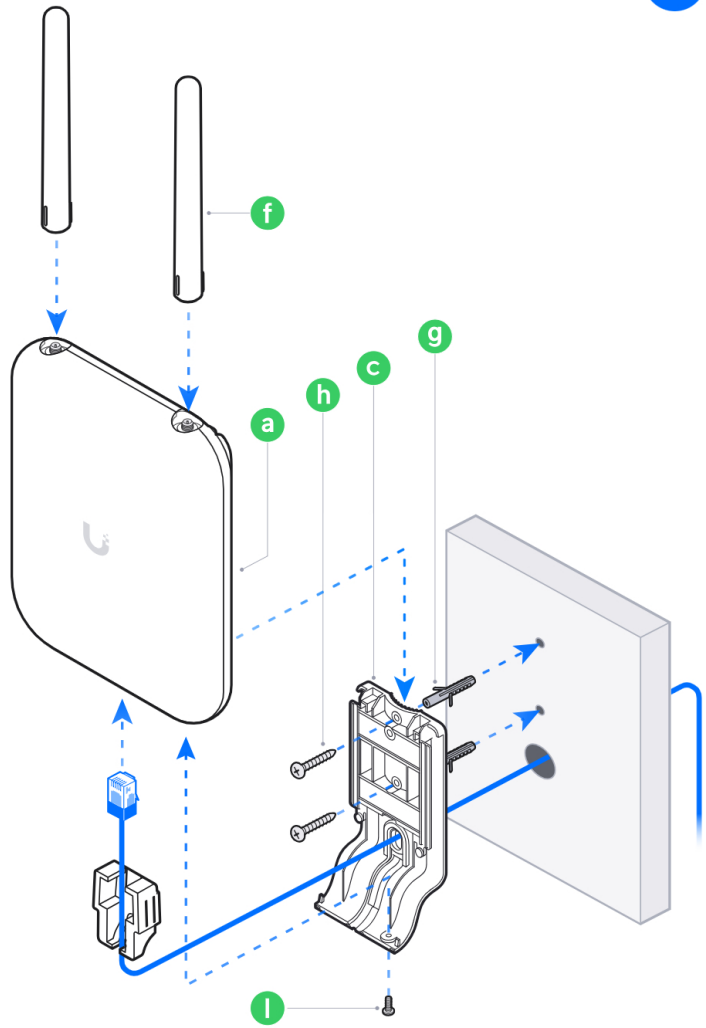

U7 Outdoor

UniFi Network

U7 Outdoor Installation Video

[Watch the Tutorial](#)

- a** 1x [Front cover]
- b** 1x [Mounting plate]
- c** 1x [Bracket]
- d** 1x [Internal components]
- e** 1x [Back cover]
- f** 2x [Screw]
- g** 2x [Screw]
- h** 2x M3 [Screw]
- i** 2x [Washer]
- j** 2x 6#-32T [Screw]
- k** 2x 4#-40T [Screw]
- l** 1x M2.5 [Screw]