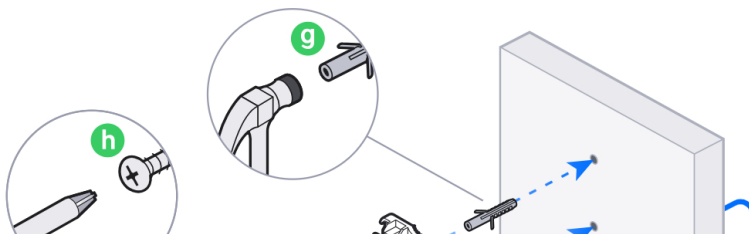

2.4 GHz: 8 dBi, FOV 90°x90°
5 GHz: 12.5 dBi, FOV 45°x45°

2.4 GHz: 3 dBi, FOV 360°x30°
5 GHz: 4 dBi, FOV 360°x30°

1

2

1x

UniFi Patch Cable Outdoor
[Buy >](#)

3

4