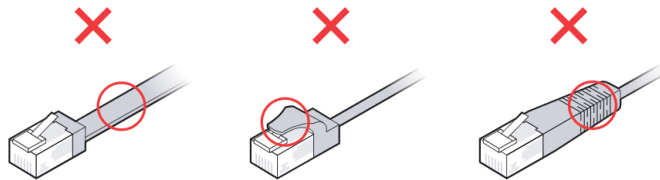

2.4 GHz: 8 dBi, FOV 90°x90°
5 GHz: 12.5 dBi, FOV 45°x45°

2.4 GHz: 3 dBi, FOV 360°x30°
5 GHz: 4 dBi, FOV 360°x30°

1

2

1x

UniFi Patch Cable Outdoor
[Buy >](#)

3

4