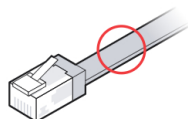

2.4 GHz: 8 dBi, FOV 90°x90°

5 GHz: 12.5 dBi, FOV 45°x45°

2.4 GHz: 3 dBi, FOV 360°x30°

5 GHz: 4 dBi, FOV 360°x30°

1

1x

UniFi Patch Cable Outdoor

[Buy >](#)