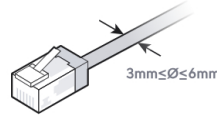

2.4 GHz: 8 dBi, FOV 90°x90°

5 GHz: 12.5 dBi, FOV 45°x45°

2.4 GHz: 3 dBi, FOV 360°x30°

5 GHz: 4 dBi, FOV 360°x30°

1

1x

UniFi Patch Cable Outdoor

[Buy >](#)