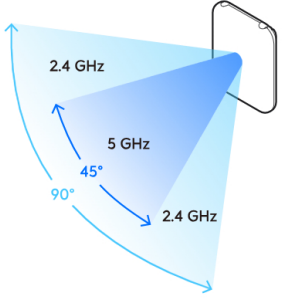

2.4 GHz: 8 dBi, FOV 90°x90°
5 GHz: 12.5 dBi, FOV 45°x45°

2.4 GHz: 3 dBi, FOV 360°x30°
5 GHz: 4 dBi, FOV 360°x30°

1

2

1x

UniFi Patch Cable Outdoor
[Buy >](#)

3

4