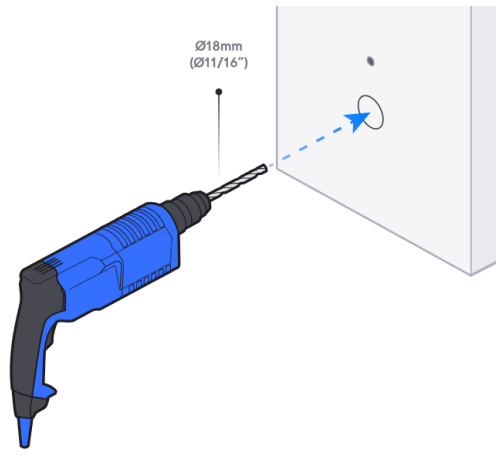

2.4 GHz: 8 dBi, FOV 90°x90°
5 GHz: 12.5 dBi, FOV 45°x45°

2.4 GHz: 3 dBi, FOV 360°x30°
5 GHz: 4 dBi, FOV 360°x30°

1

2

1x

UniFi Patch Cable Outdoor
[Buy >](#)

3

4