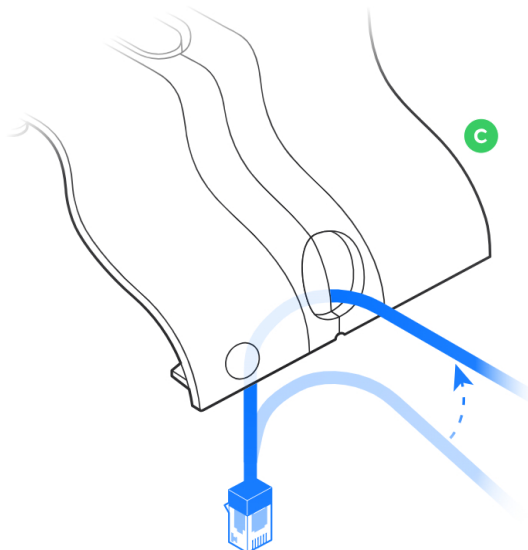

U7 Outdoor

UniFi Network

U7 Outdoor Installation Video

[Watch the Tutorial](#)

- a** 1x [Front cover]
- b** 1x [Mounting plate]
- c** 1x [Bracket]
- d** 1x [Internal components]
- e** 1x [Back cover]
- f** 2x [Screw]
- g** 2x [Screw]
- h** 2x M3 [Screw]
- i** 2x [Washer]
- j** 2x 6#-32T [Screw]
- k** 2x 4#-40T [Screw]
- l** 1x M2.5 [Screw]

2.4 GHz: 8 dBi, FOV 90°x90°
5 GHz: 12.5 dBi, FOV 45°x45°

2.4 GHz: 3 dBi, FOV 360°x30°
5 GHz: 4 dBi, FOV 360°x30°

1

2

1x

UniFi Patch Cable Outdoor
[Buy >](#)

3

4