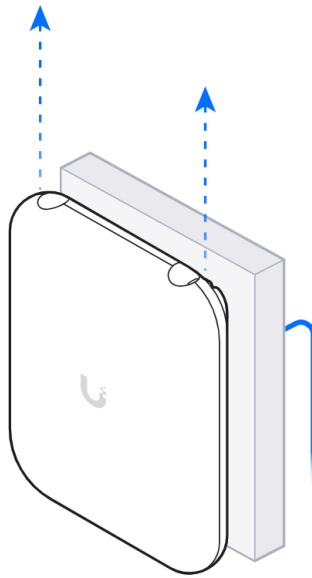

If you need further assistance, visit our [Help Center](#) or contact [Ubiquiti Support](#).