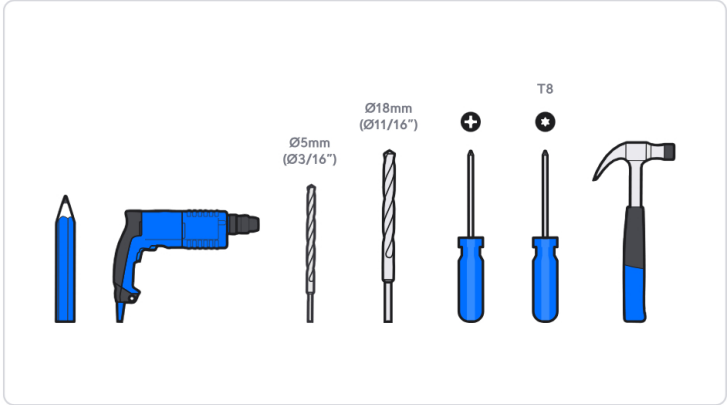

U7 Outdoor

UniFi Network

U7 Outdoor Installation Video

[Watch the Tutorial](#)

- a** 1x [Front cover]
- b** 1x [Mounting plate]
- c** 1x [Bracket]
- d** 1x [Internal components]
- e** 1x [Back cover]
- f** 2x [Screw]
- g** 2x [Screw]
- h** 2x M3 [Screw]
- i** 2x [Washer]
- j** 2x 6#-32T [Screw]
- k** 2x 4#-40T [Screw]
- l** 1x M2.5 [Screw]