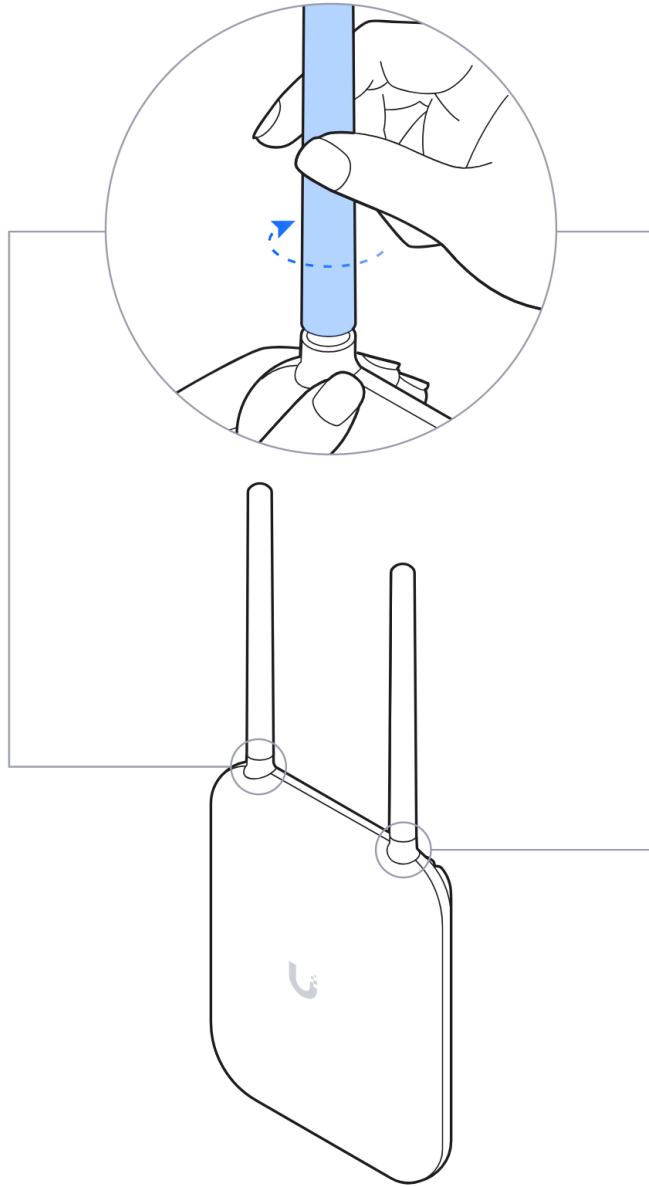

1x

1

2

1

3

4

If you need further assistance, visit our [Help Center](#) or contact [Ubiquiti Support](#).

2.4 GHz: 8 dBi, FOV 90°x90°
5 GHz: 11 dBi, FOV 90°x45°
6 GHz: 10 dBi, FOV 90°x45°

Ø4.5-6.5 mm
(Ø0.18-0.25")

3

4

5

6

7

1

2