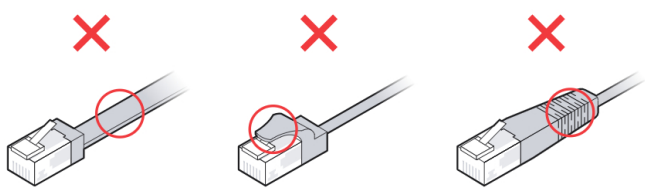

2.4 GHz: 6 dBi, FOV 360°x15°
5 GHz: 8 dBi, FOV 360°x15°
6 GHz: 10 dBi, FOV 90°x45°

2

UniFi Outdoor Patch Cable

[Buy >](#)

B

IP67

UniFi Outdoor Patch Cable
[Buy >](#)

Ø3.3-4.5 mm
(Ø0.13-0.18")