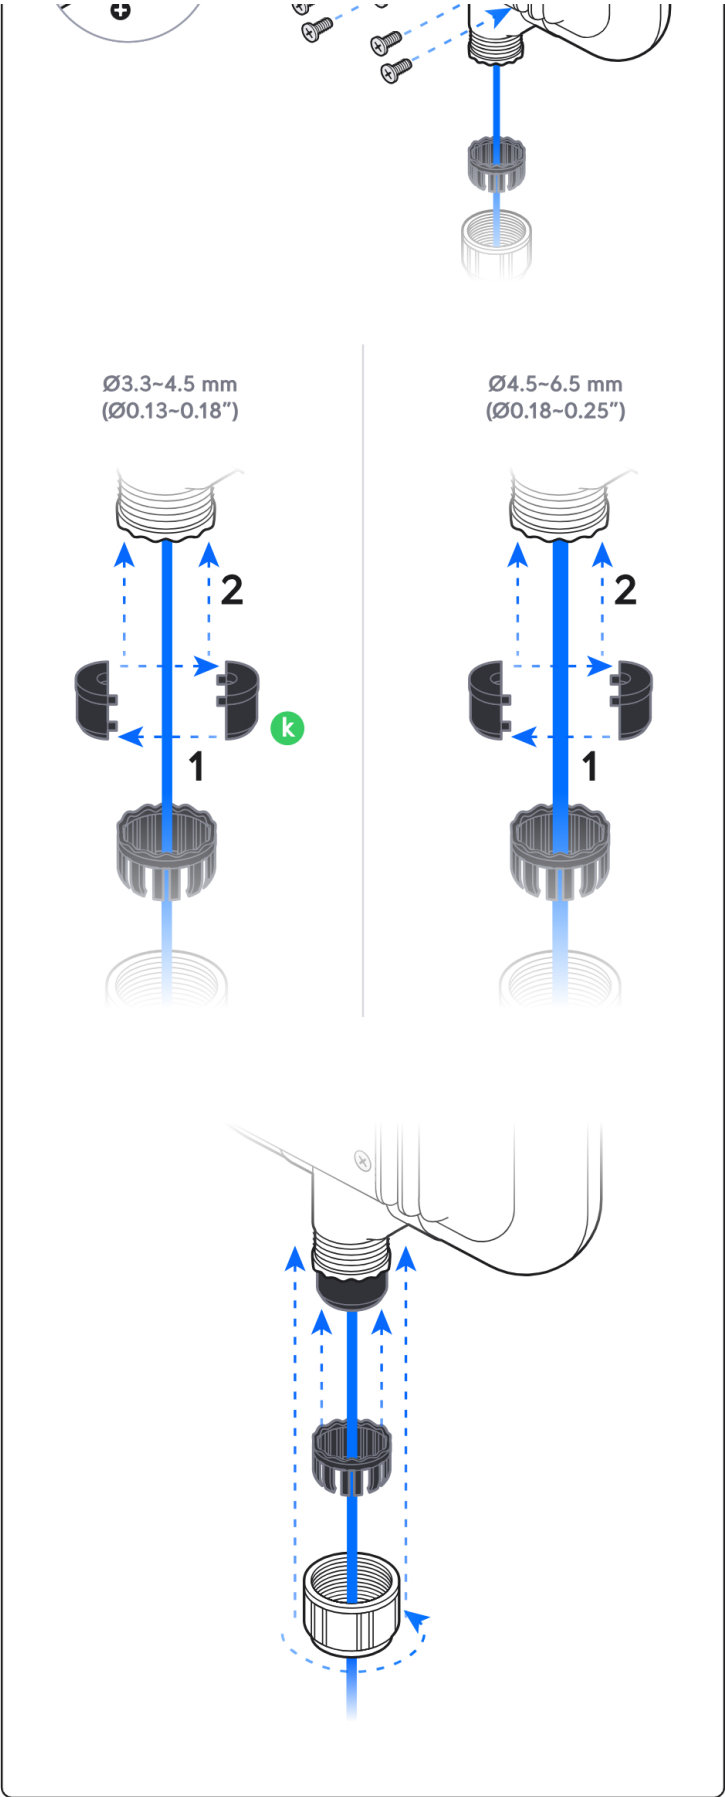

1x

d

M2.5

6x

h

UniFi Outdoor Patch Cable

[Buy >](#)

Ø3.3-6.5 mm
(Ø0.13-0.25")

Ø4.5-6.5 mm
(Ø0.18-0.25")

3

4

5

6

7

1

2