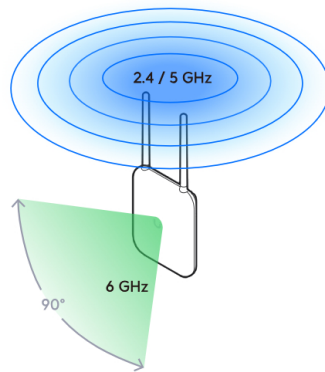

1x

1

2

1

3

4

If you need further assistance, visit our [Help Center](#) or contact [Ubiquiti Support](#).

2.4 GHz: 8 dBi, FOV 90°x90°
5 GHz: 11 dBi, FOV 90°x45°
6 GHz: 10 dBi, FOV 90°x45°

2.4 GHz: 6 dBi, FOV 360°x15°
5 GHz: 8 dBi, FOV 360°x15°
6 GHz: 10 dBi, FOV 90°x45°

2

UniFi Outdoor Patch Cable

[Buy >](#)

B

IP67

UniFi Outdoor Patch Cable
[Buy >](#)

Ø3.3-4.5 mm
(Ø0.13-0.18")