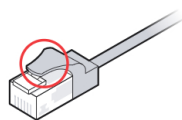

3

A

Ø IPX6

1x

a

UniFi Outdoor Patch Cable

[Buy >](#)