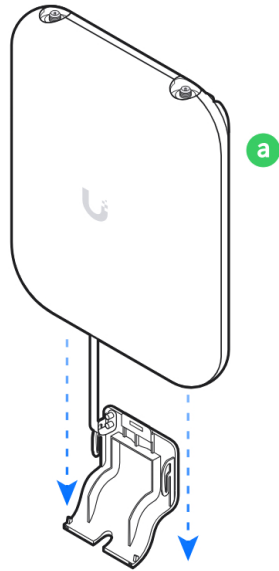

2.4 GHz: 6 dBi, FOV 360°x15°
5 GHz: 8 dBi, FOV 360°x15°
6 GHz: 10 dBi, FOV 90°x45°

2

UniFi Outdoor Patch Cable

[Buy >](#)

B

IP67

UniFi Outdoor Patch Cable
[Buy >](#)

Ø3.3-4.5 mm
(Ø0.13-0.18")

Ø4.5-6.5 mm
(Ø0.18-0.25")

3

4

5

6

7

1

2