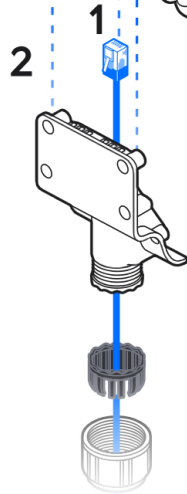

1x

d

M2.5

6x

h

UniFi Outdoor Patch Cable

[Buy >](#)

Ø3.3-6.5 mm
(Ø0.13-0.25")

Ø4.5-6.5 mm
(Ø0.18-0.25")

3

4

5

6

7

1

2