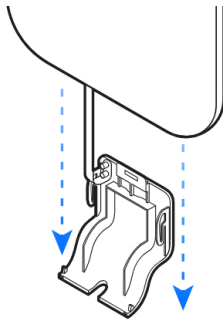

B

IP67

1x

a

1x

d

M2.5

6x

h

UniFi Outdoor Patch Cable

[Buy >](#)

Ø3.3-6.5 mm
(Ø0.13-0.25")