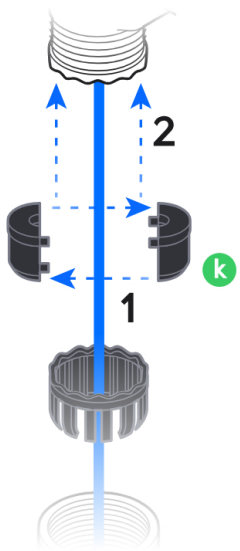

2.4 GHz: 6 dBi, FOV 360°x15°
5 GHz: 8 dBi, FOV 360°x15°
6 GHz: 10 dBi, FOV 90°x45°

2

UniFi Outdoor Patch Cable

[Buy >](#)

B

IP67

UniFi Outdoor Patch Cable
[Buy >](#)

Ø3.3-4.5 mm
(Ø0.13-0.18")

Ø4.5-6.5 mm
(Ø0.18-0.25")

3

4

5

6

7

1

2