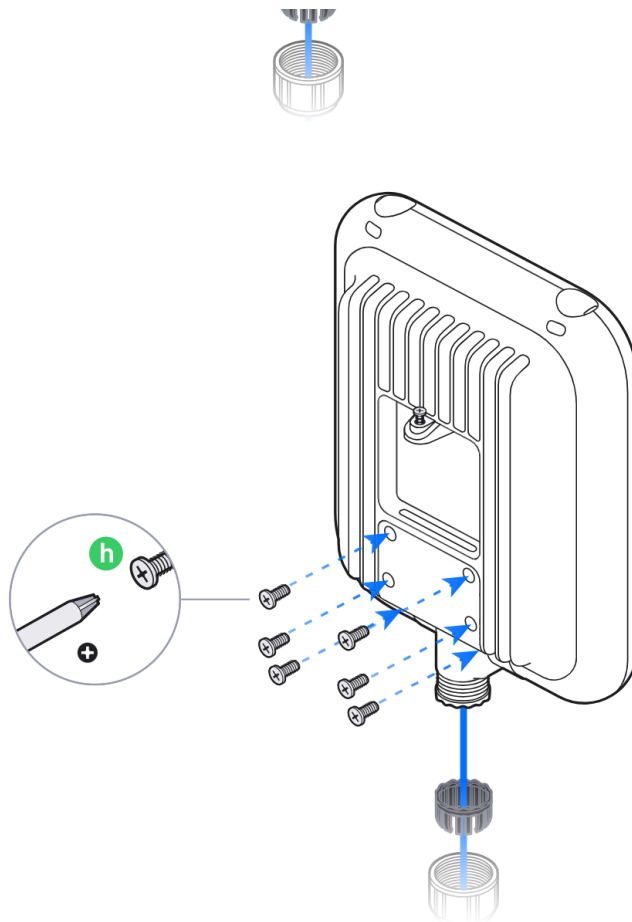

2.4 GHz: 6 dBi, FOV 360°x15°
5 GHz: 8 dBi, FOV 360°x15°
6 GHz: 10 dBi, FOV 90°x45°

2

UniFi Outdoor Patch Cable

[Buy >](#)

B

IP67

UniFi Outdoor Patch Cable
[Buy >](#)

Ø3.3-4.5 mm
(Ø0.13-0.18")

Ø4.5-6.5 mm
(Ø0.18-0.25")

3

4

5

6

7

1

2