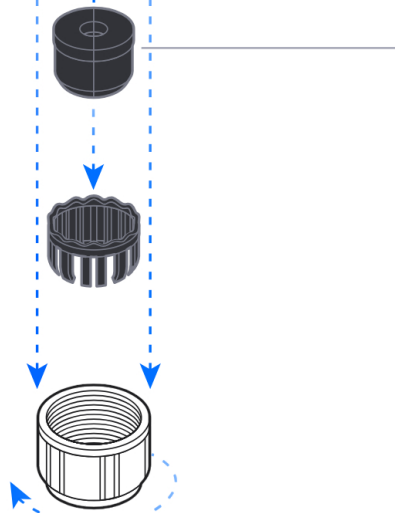

1x

d

M2.5

6x

h

UniFi Outdoor Patch Cable

[Buy >](#)

Ø3.3-6.5 mm
(Ø0.13-0.25")

Ø4.5-6.5 mm
(Ø0.18-0.25")

3

4

5

6

7

1

2