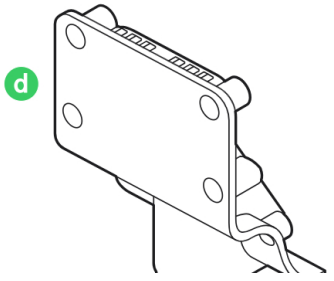

2.4 GHz: 6 dBi, FOV 360°x15°
5 GHz: 8 dBi, FOV 360°x15°
6 GHz: 10 dBi, FOV 90°x45°

2

UniFi Outdoor Patch Cable

[Buy >](#)

B

IP67

UniFi Outdoor Patch Cable
[Buy >](#)

Ø3.3-4.5 mm
(Ø0.13-0.18")