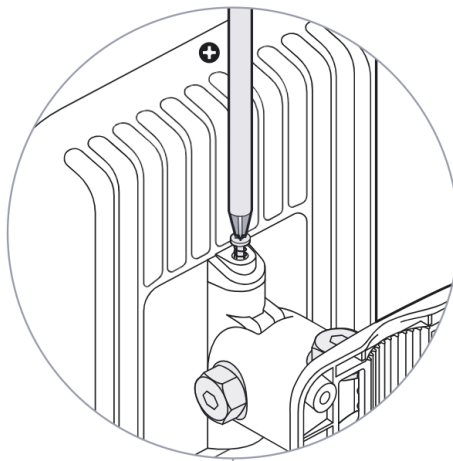

2.4 GHz: 6 dBi, FOV 360°x15°
5 GHz: 8 dBi, FOV 360°x15°
6 GHz: 10 dBi, FOV 90°x45°

2

UniFi Outdoor Patch Cable

[Buy >](#)

B

IP67

UniFi Outdoor Patch Cable
[Buy >](#)

Ø3.3-4.5 mm
(Ø0.13-0.18")

Ø4.5-6.5 mm
(Ø0.18-0.25")

3

4

5

6

7

1

2