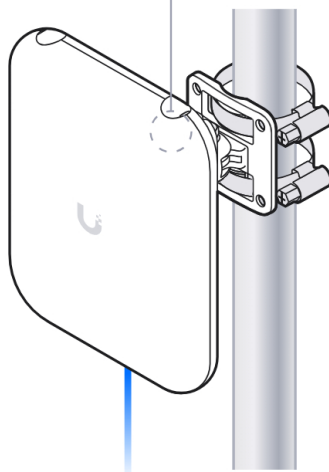

2.4 GHz: 6 dBi, FOV 360°x15°
5 GHz: 8 dBi, FOV 360°x15°
6 GHz: 10 dBi, FOV 90°x45°

2

UniFi Outdoor Patch Cable

[Buy >](#)

B

IP67

UniFi Outdoor Patch Cable
[Buy >](#)

Ø3.3-4.5 mm
(Ø0.13-0.18")

Ø4.5-6.5 mm
(Ø0.18-0.25")

3

4

5

6

7

1

2