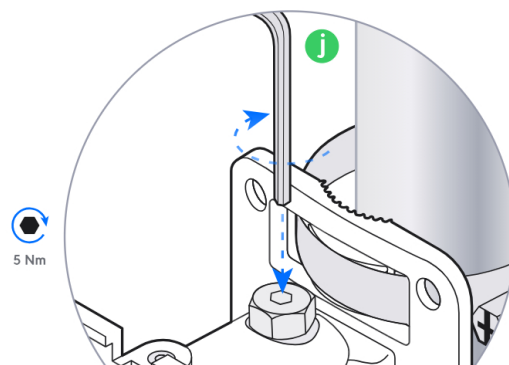

2.4 GHz: 6 dBi, FOV 360°x15°
5 GHz: 8 dBi, FOV 360°x15°
6 GHz: 10 dBi, FOV 90°x45°

2

UniFi Outdoor Patch Cable

[Buy >](#)

B

IP67

UniFi Outdoor Patch Cable
[Buy >](#)

Ø3.3-4.5 mm
(Ø0.13-0.18")

Ø4.5-6.5 mm
(Ø0.18-0.25")

3

4

5

6

7

1

2