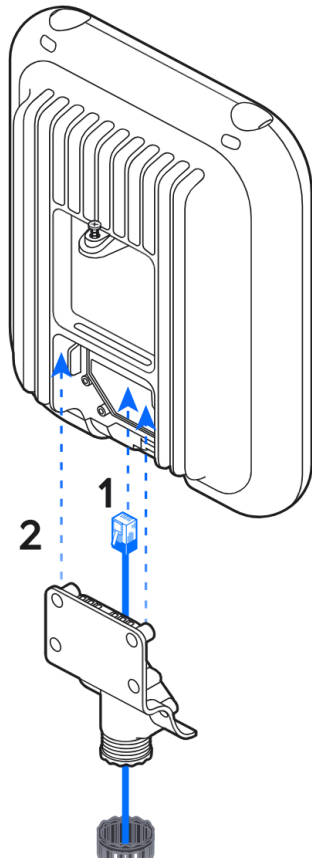

2.4 GHz: 6 dBi, FOV 360°x15°
5 GHz: 8 dBi, FOV 360°x15°
6 GHz: 10 dBi, FOV 90°x45°

2

UniFi Outdoor Patch Cable

[Buy >](#)

B

IP67

UniFi Outdoor Patch Cable
[Buy >](#)

Ø3.3-4.5 mm
(Ø0.13-0.18")

Ø4.5-6.5 mm
(Ø0.18-0.25")

3

4

5

6

7

1

2