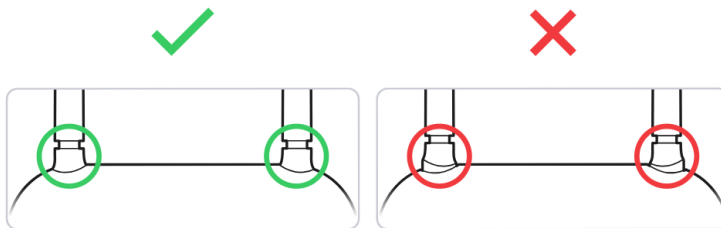

1x

1

2

1

3

4

If you need further assistance, visit our [Help Center](#) or contact [Ubiquiti Support](#).

2.4 GHz: 8 dBi, FOV 90°x90°
5 GHz: 11 dBi, FOV 90°x45°
6 GHz: 10 dBi, FOV 90°x45°