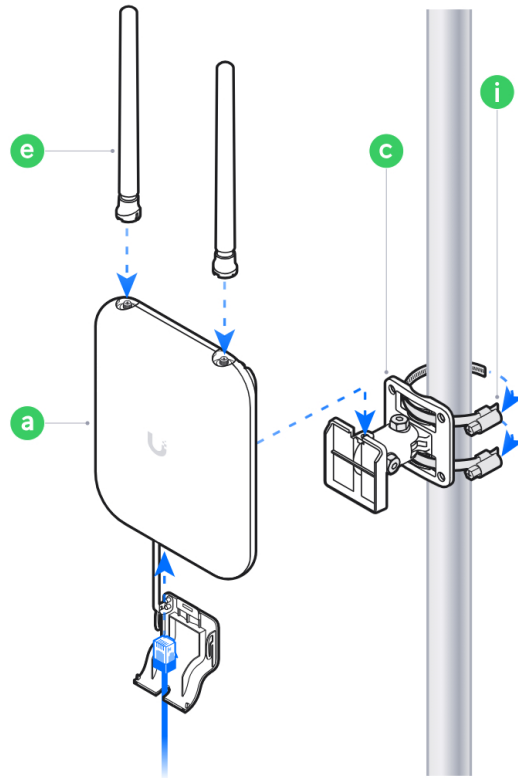

1x

1

2

1

3

4

If you need further assistance, visit our [Help Center](#) or contact [Ubiquiti Support](#).

2.4 GHz: 8 dBi, FOV 90°x90°
5 GHz: 11 dBi, FOV 90°x45°
6 GHz: 10 dBi, FOV 90°x45°

2.4 GHz: 6 dBi, FOV 360°x15°
5 GHz: 8 dBi, FOV 360°x15°
6 GHz: 10 dBi, FOV 90°x45°

2

UniFi Outdoor Patch Cable

[Buy >](#)

B

IP67

UniFi Outdoor Patch Cable
[Buy >](#)

Ø3.3-4.5 mm
(Ø0.13-0.18")