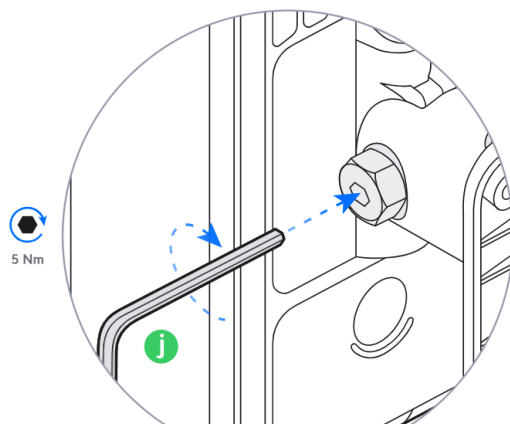

2.4 GHz: 6 dBi, FOV 360°x15°
5 GHz: 8 dBi, FOV 360°x15°
6 GHz: 10 dBi, FOV 90°x45°

2

UniFi Outdoor Patch Cable

[Buy >](#)

B

IP67

UniFi Outdoor Patch Cable
[Buy >](#)

Ø3.3-4.5 mm
(Ø0.13-0.18")

Ø4.5-6.5 mm
(Ø0.18-0.25")

3

4

5

6

7

1

2