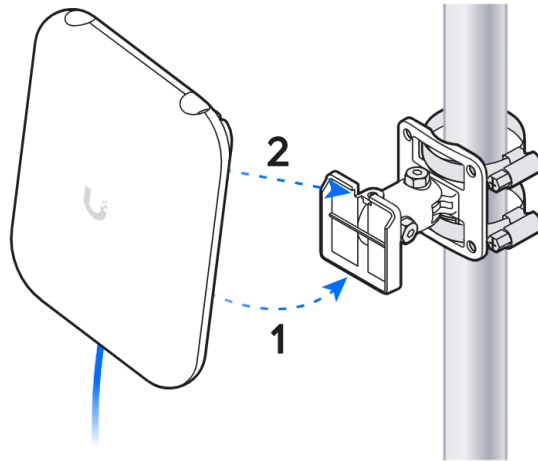

2.4 GHz: 6 dBi, FOV 360°x15°
5 GHz: 8 dBi, FOV 360°x15°
6 GHz: 10 dBi, FOV 90°x45°

2

UniFi Outdoor Patch Cable

[Buy >](#)

B

IP67

UniFi Outdoor Patch Cable
[Buy >](#)

Ø3.3-4.5 mm
(Ø0.13-0.18")

Ø4.5-6.5 mm
(Ø0.18-0.25")

3

4

5

6

7

1

2