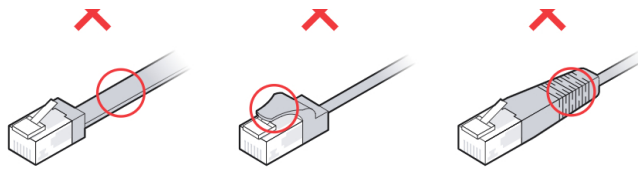

1x

d

M2.5

6x

h

UniFi Outdoor Patch Cable

[Buy >](#)

Ø3.3-6.5 mm
(Ø0.13-0.25")