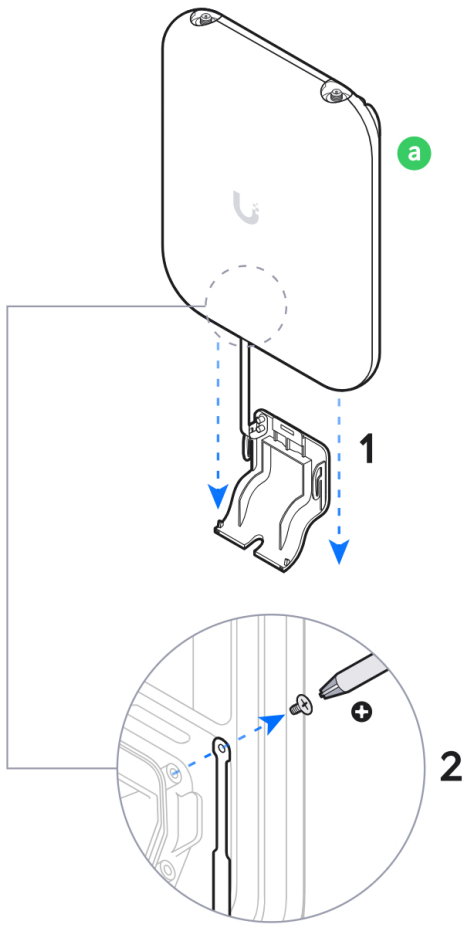

2.4 GHz: 6 dBi, FOV 360°x15°
5 GHz: 8 dBi, FOV 360°x15°
6 GHz: 10 dBi, FOV 90°x45°

2

UniFi Outdoor Patch Cable

[Buy >](#)

B

IP67

UniFi Outdoor Patch Cable
[Buy >](#)

Ø3.3-4.5 mm
(Ø0.13-0.18")

Ø4.5-6.5 mm
(Ø0.18-0.25")

3

4

5

6

7

1

2