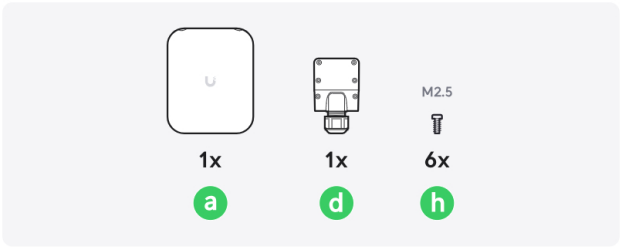

2.4 GHz: 6 dBi, FOV 360°x15°
5 GHz: 8 dBi, FOV 360°x15°
6 GHz: 10 dBi, FOV 90°x45°

2

UniFi Outdoor Patch Cable

[Buy >](#)

B

IP67

UniFi Outdoor Patch Cable
[Buy >](#)

Ø3.3-4.5 mm
(Ø0.13-0.18")

Ø4.5-6.5 mm
(Ø0.18-0.25")

3

4

5

6

7

1

2