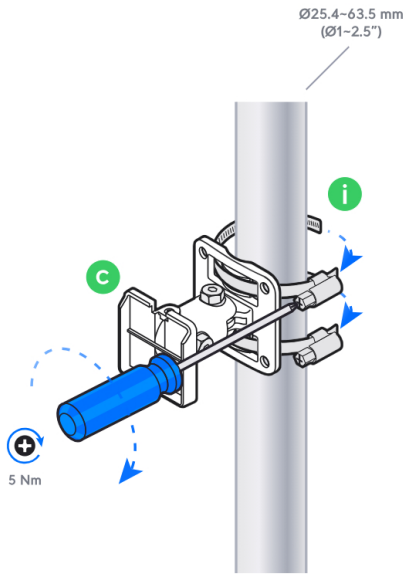

2.4 GHz: 6 dBi, FOV 360°x15°
5 GHz: 8 dBi, FOV 360°x15°
6 GHz: 10 dBi, FOV 90°x45°

2

UniFi Outdoor Patch Cable

[Buy >](#)

B

IP67

UniFi Outdoor Patch Cable
[Buy >](#)

Ø3.3-4.5 mm
(Ø0.13-0.18")

Ø4.5-6.5 mm
(Ø0.18-0.25")

3

4

5

6

7

1

2