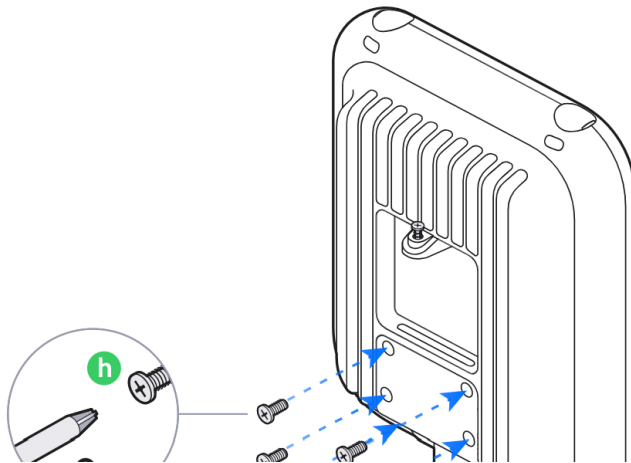

1x

d

M2.5

6x

h

UniFi Outdoor Patch Cable

[Buy >](#)

Ø3.3-6.5 mm
(Ø0.13-0.25")