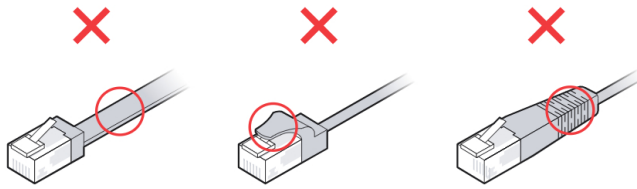

2.4 GHz: 6 dBi, FOV 360°x15°
5 GHz: 8 dBi, FOV 360°x15°
6 GHz: 10 dBi, FOV 90°x45°

2

UniFi Outdoor Patch Cable

[Buy >](#)

B

IP67

UniFi Outdoor Patch Cable
[Buy >](#)

Ø3.3-4.5 mm
(Ø0.13-0.18")