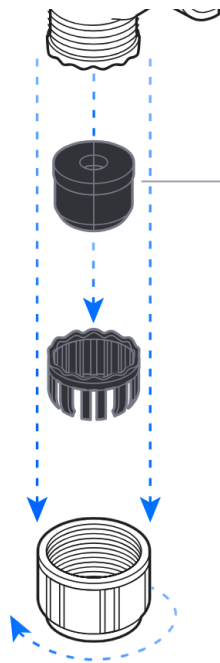

2.4 GHz: 6 dBi, FOV 360°x15°
5 GHz: 8 dBi, FOV 360°x15°
6 GHz: 10 dBi, FOV 90°x45°

2

UniFi Outdoor Patch Cable

[Buy >](#)

B

IP67

UniFi Outdoor Patch Cable
[Buy >](#)

Ø3.3-4.5 mm
(Ø0.13-0.18")

Ø4.5-6.5 mm
(Ø0.18-0.25")

3

4

5

6

7

1

2