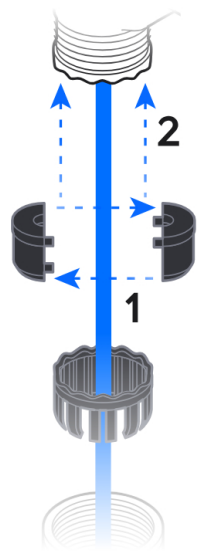

2.4 GHz: 6 dBi, FOV 360°x15°
5 GHz: 8 dBi, FOV 360°x15°
6 GHz: 10 dBi, FOV 90°x45°

2

UniFi Outdoor Patch Cable

[Buy >](#)

B

IP67

UniFi Outdoor Patch Cable
[Buy >](#)

Ø3.3-4.5 mm
(Ø0.13-0.18")

Ø4.5-6.5 mm
(Ø0.18-0.25")

3

4

5

6

7

1

2