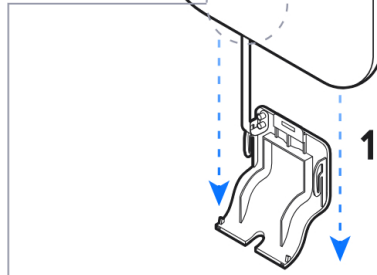

1x

d

M2.5

6x

h

UniFi Outdoor Patch Cable

[Buy >](#)

Ø3.3-6.5 mm
(Ø0.13-0.25")