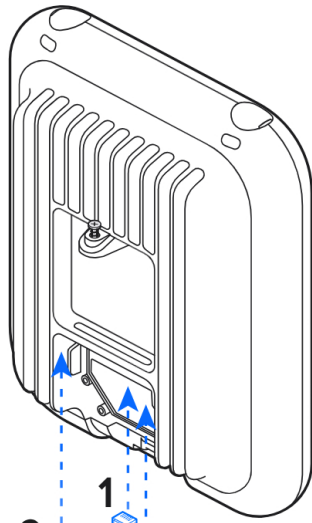

1x

d

M2.5

6x

h

UniFi Outdoor Patch Cable

[Buy >](#)

Ø3.3-6.5 mm
(Ø0.13-0.25")

Ø4.5-6.5 mm
(Ø0.18-0.25")

3

4

5

6

7

1

2