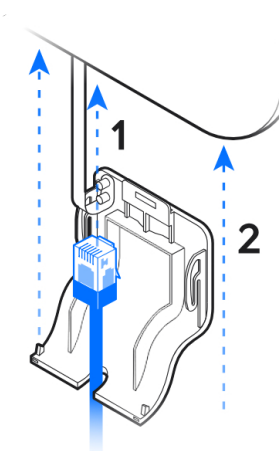

2.4 GHz: 6 dBi, FOV 360°x15°
5 GHz: 8 dBi, FOV 360°x15°
6 GHz: 10 dBi, FOV 90°x45°

2

UniFi Outdoor Patch Cable

[Buy >](#)

B

IP67

UniFi Outdoor Patch Cable
[Buy >](#)

Ø3.3-4.5 mm
(Ø0.13-0.18")

Ø4.5-6.5 mm
(Ø0.18-0.25")

3

4

5

6

7

1

2