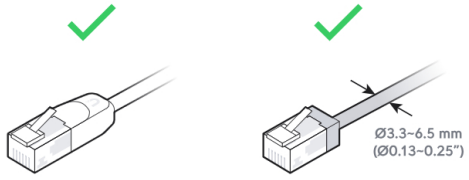

2.4 GHz: 6 dBi, FOV 360°x15°
5 GHz: 8 dBi, FOV 360°x15°
6 GHz: 10 dBi, FOV 90°x45°

2

UniFi Outdoor Patch Cable

[Buy >](#)

B

IP67

UniFi Outdoor Patch Cable
[Buy >](#)

Ø3.3-4.5 mm
(Ø0.13-0.18")

Ø4.5-6.5 mm
(Ø0.18-0.25")

3

4

5

6

7

1

2