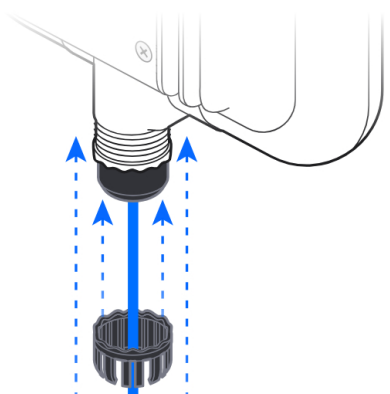

2.4 GHz: 6 dBi, FOV 360°x15°
5 GHz: 8 dBi, FOV 360°x15°
6 GHz: 10 dBi, FOV 90°x45°

2

UniFi Outdoor Patch Cable

[Buy >](#)

B

IP67

UniFi Outdoor Patch Cable
[Buy >](#)

Ø3.3-4.5 mm
(Ø0.13-0.18")

Ø4.5-6.5 mm
(Ø0.18-0.25")

3

4

5

6

7

1

2