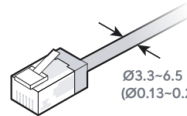

1x

d

M2.5

6x

h

UniFi Outdoor Patch Cable

[Buy >](#)

Ø3.3-6.5 mm
(Ø0.13-0.25")