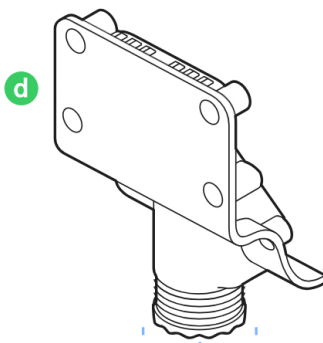

1x

d

M2.5

6x

h

UniFi Outdoor Patch Cable

[Buy >](#)

Ø3.3-6.5 mm
(Ø0.13-0.25")