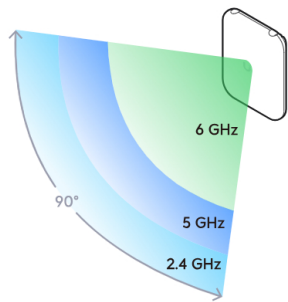

1x

1

2

1

3

4

If you need further assistance, visit our [Help Center](#) or contact [Ubiquiti Support](#).

2.4 GHz: 8 dBi, FOV 90°x90°
5 GHz: 11 dBi, FOV 90°x45°
6 GHz: 10 dBi, FOV 90°x45°