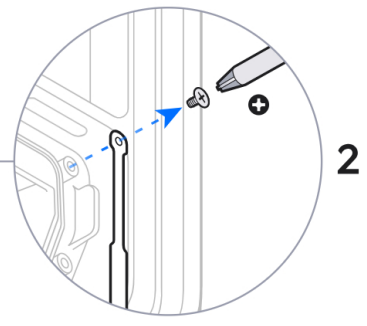

2.4 GHz: 6 dBi, FOV 360°x15°
5 GHz: 8 dBi, FOV 360°x15°
6 GHz: 10 dBi, FOV 90°x45°

2

UniFi Outdoor Patch Cable

[Buy >](#)

B

IP67

UniFi Outdoor Patch Cable
[Buy >](#)

Ø3.3-4.5 mm
(Ø0.13-0.18")

Ø4.5-6.5 mm
(Ø0.18-0.25")

3

4

5

6

7

1

2