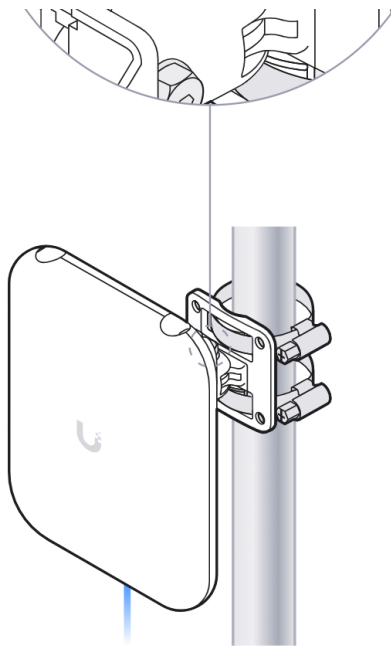

2.4 GHz: 6 dBi, FOV 360°x15°
5 GHz: 8 dBi, FOV 360°x15°
6 GHz: 10 dBi, FOV 90°x45°

2

UniFi Outdoor Patch Cable

[Buy >](#)

B

IP67

UniFi Outdoor Patch Cable
[Buy >](#)

Ø3.3-4.5 mm
(Ø0.13-0.18")

Ø4.5-6.5 mm
(Ø0.18-0.25")

3

4

5

6

7

1

2