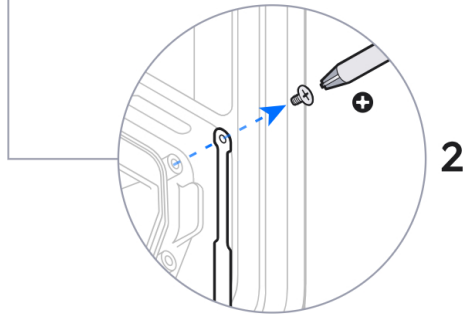

1x

d

M2.5

6x

h

UniFi Outdoor Patch Cable

[Buy >](#)

Ø3.3-6.5 mm
(Ø0.13-0.25")