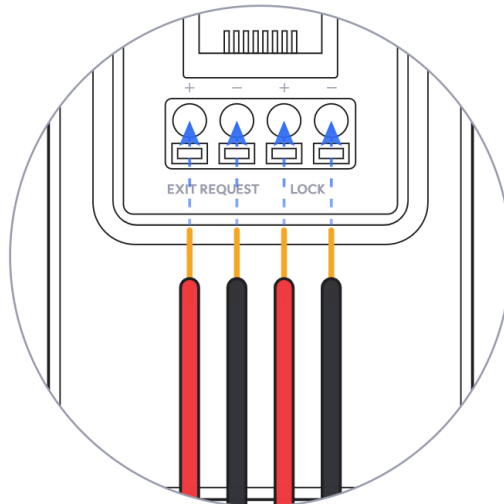

Access Ultra