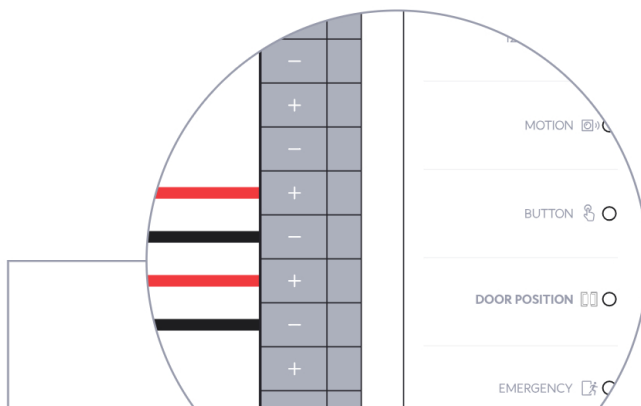

3

6

7

Gate Access Starter Kit

[Buy >](#)

Magnetic Lock

[Buy >](#)

Door Lock 2-Pair Relay Cable