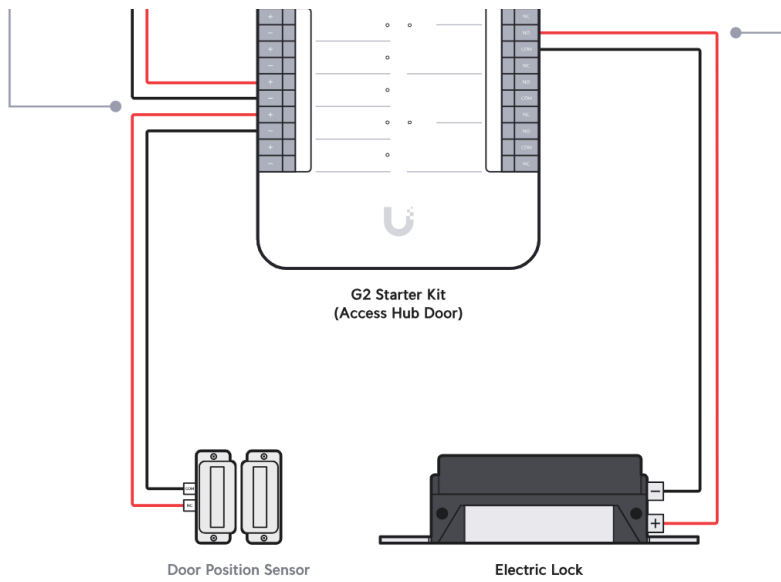

[Buy >](#)

Electric Lock

[Buy >](#)

Gate Access Starter Kit
[Buy >](#)

Magnetic Lock
[Buy >](#)

Door Lock 2-Pair Relay Cable
[Buy >](#)

This block contains three product images with 'Buy >' links. On the left is the Gate Access Starter Kit, in the middle is a Magnetic Lock, and on the right is a roll of Door Lock 2-Pair Relay Cable.