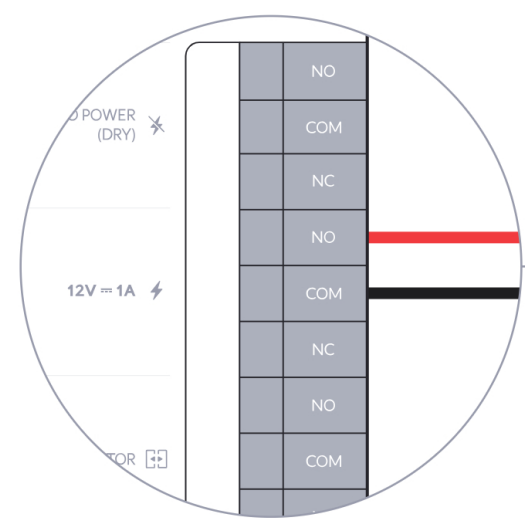

3

6

7

Gate Access Starter Kit

[Buy >](#)

Magnetic Lock

[Buy >](#)

Door Lock 2-Pair Relay Cable