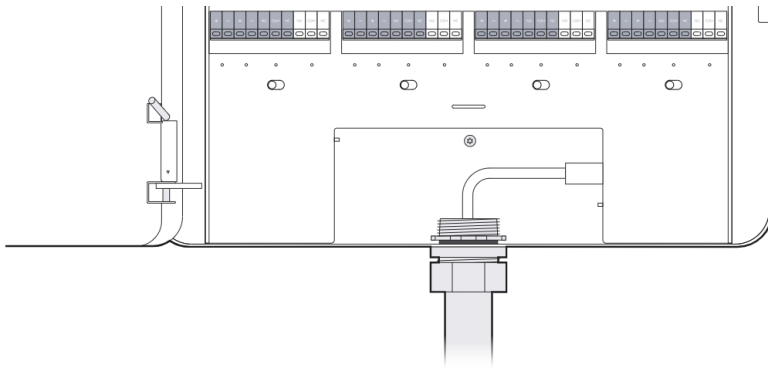

[Buy >](#)

Electric Lock

[Buy >](#)

Gate Access Starter Kit
[Buy >](#)

Magnetic Lock
[Buy >](#)

Door Lock 2-Pair Relay Cable
[Buy >](#)

This block contains three product images with 'Buy >' links. On the left is the Gate Access Starter Kit, in the middle is a Magnetic Lock, and on the right is a roll of Door Lock 2-Pair Relay Cable.