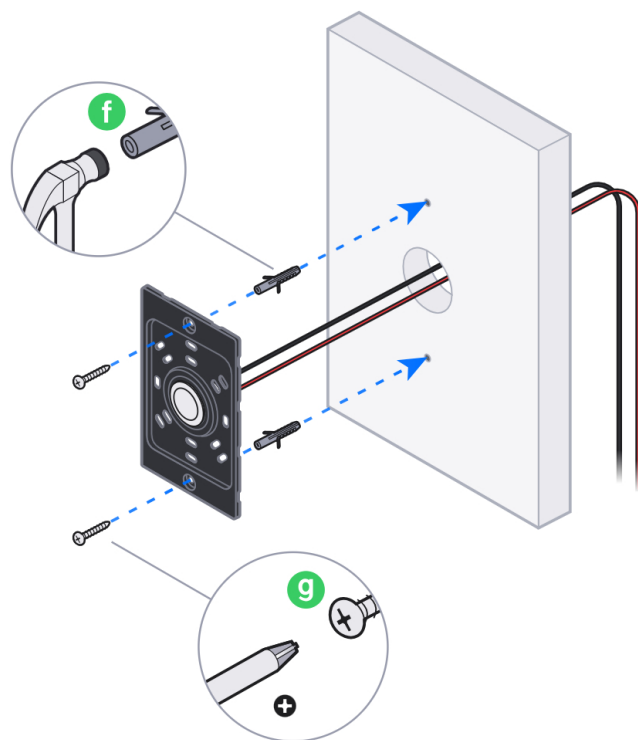

3

Ø44mm
(Ø1 3/4")

4

5

6

7

8

G2 Starter Kit

[Buy >](#)

Electric Lock

[Buy >](#)

Gate Access Starter Kit
[Buy >](#)

Magnetic Lock
[Buy >](#)

Door Lock 2-Pair Relay Cable
[Buy >](#)

This block contains three product images with 'Buy >' links. On the left is the Gate Access Starter Kit, in the middle is a Magnetic Lock, and on the right is a roll of Door Lock 2-Pair Relay Cable.