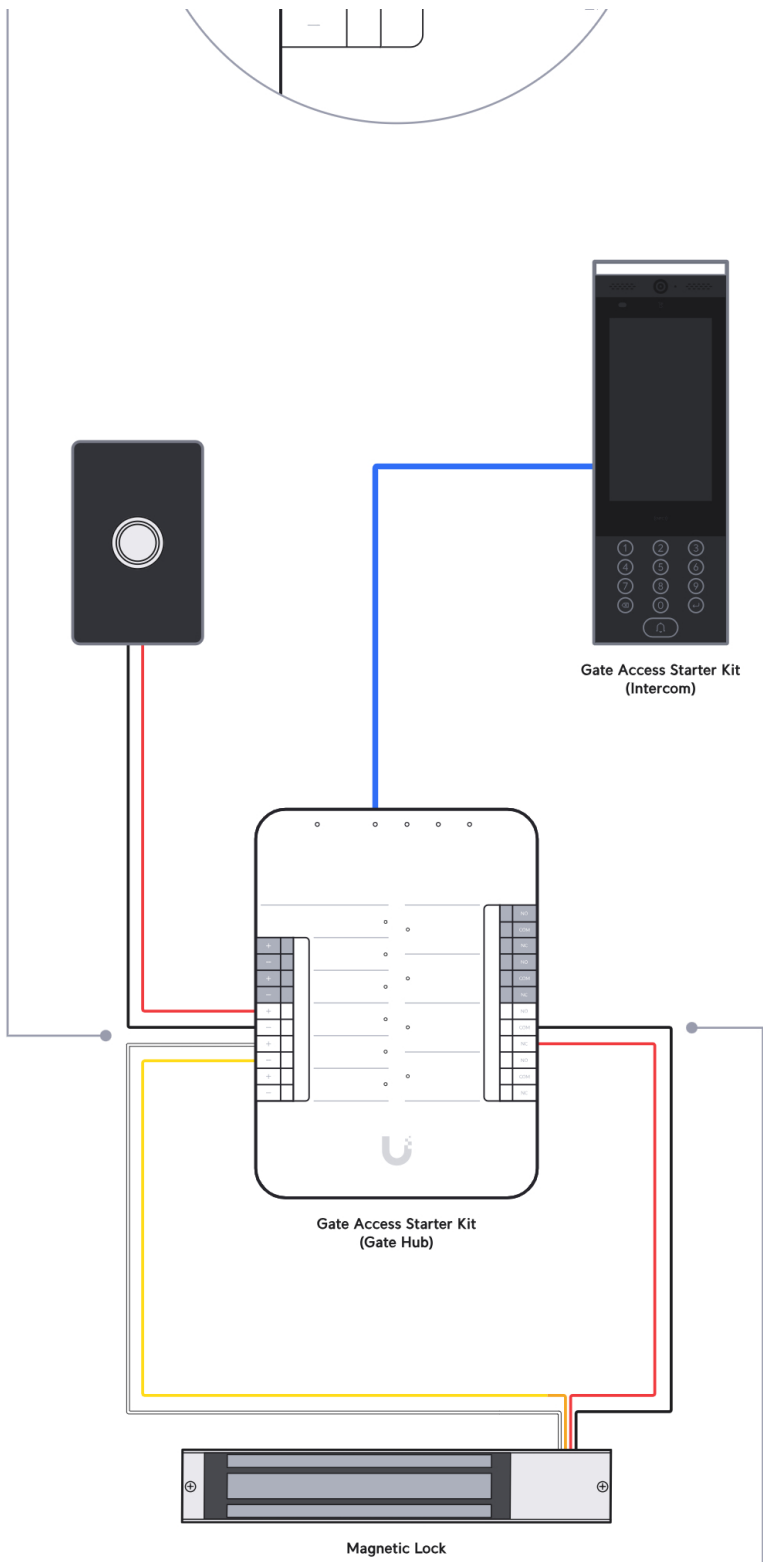

[Buy >](#)

Electric Lock

[Buy >](#)

Gate Access Starter Kit
[Buy >](#)

Magnetic Lock
[Buy >](#)

Door Lock 2-Pair Relay Cable
[Buy >](#)

This block contains three product images with 'Buy >' links. On the left is the Gate Access Starter Kit, in the middle is a Magnetic Lock, and on the right is a roll of Door Lock 2-Pair Relay Cable.