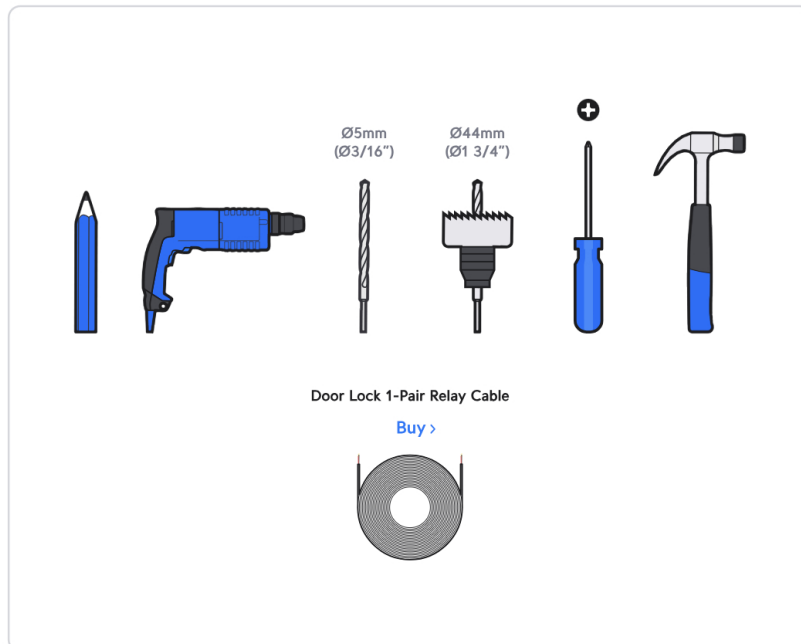

Electric Lock

[Buy >](#)

8

If you need further assistance, visit our [Help Center](#) or contact [Ubiquiti Support](#).

1

1x

b

2

[Buy >](#)

Electric Lock

[Buy >](#)

Gate Access Starter Kit
[Buy >](#)

Magnetic Lock
[Buy >](#)

Door Lock 2-Pair Relay Cable
[Buy >](#)

This block contains three product images with 'Buy >' links. On the left is the Gate Access Starter Kit, in the middle is a Magnetic Lock, and on the right is a roll of Door Lock 2-Pair Relay Cable.