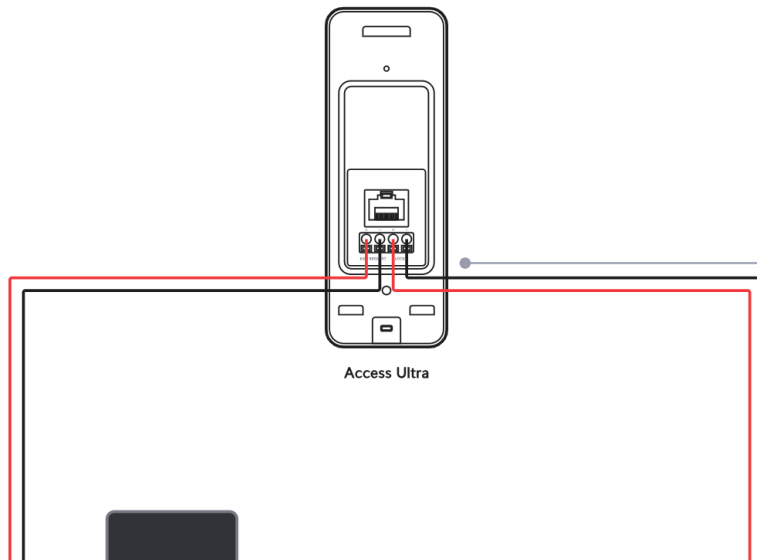

Access Ultra