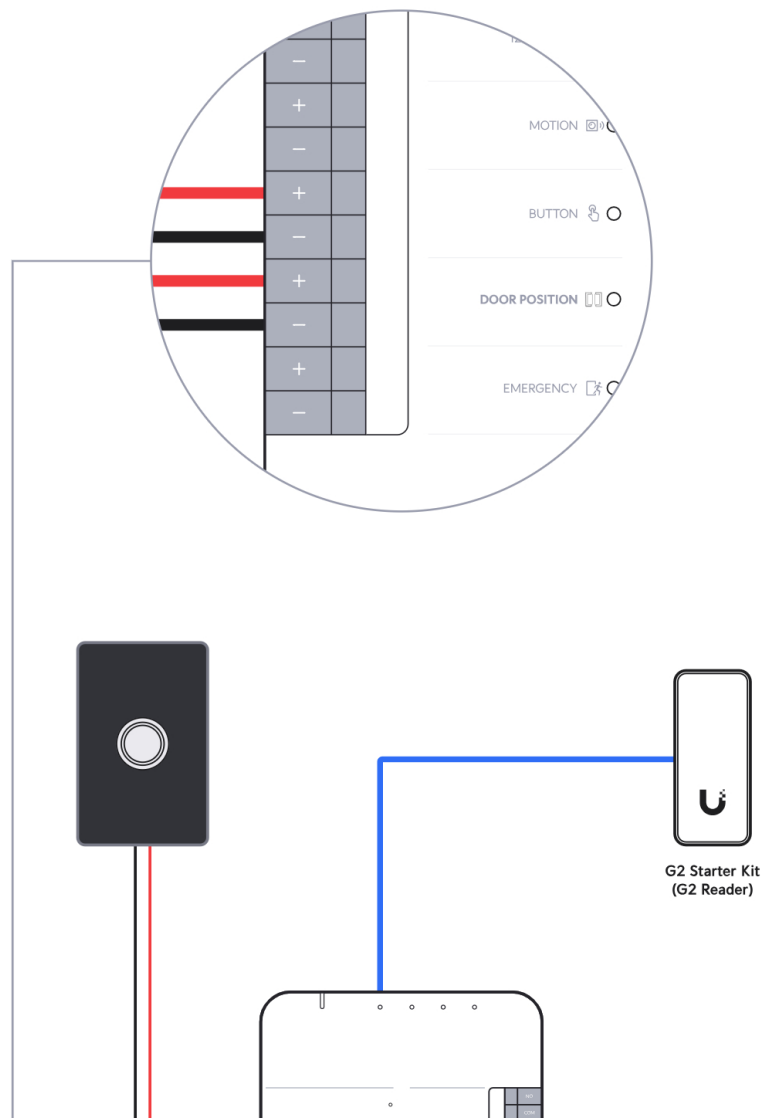

3

Ø44mm
(Ø1 3/4")

4

5

6

7

8

G2 Starter Kit

[Buy >](#)

Electric Lock

[Buy >](#)

Gate Access Starter Kit
[Buy >](#)

Magnetic Lock
[Buy >](#)

Door Lock 2-Pair Relay Cable
[Buy >](#)

This block contains three product images with 'Buy >' links. On the left is the Gate Access Starter Kit, in the middle is a Magnetic Lock, and on the right is a roll of Door Lock 2-Pair Relay Cable.