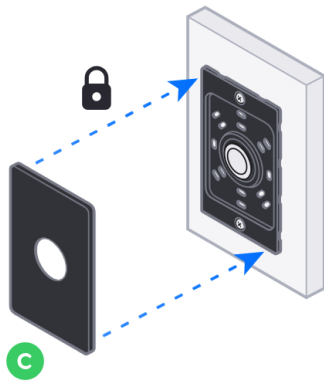

3

Ø44mm
(Ø1 3/4")

4

5

6

7

8

G2 Starter Kit

[Buy >](#)

Electric Lock

[Buy >](#)

Gate Access Starter Kit
[Buy >](#)

Magnetic Lock
[Buy >](#)

Door Lock 2-Pair Relay Cable
[Buy >](#)

This block contains three product images with 'Buy >' links. On the left is the Gate Access Starter Kit, in the middle is a Magnetic Lock, and on the right is a roll of Door Lock 2-Pair Relay Cable.