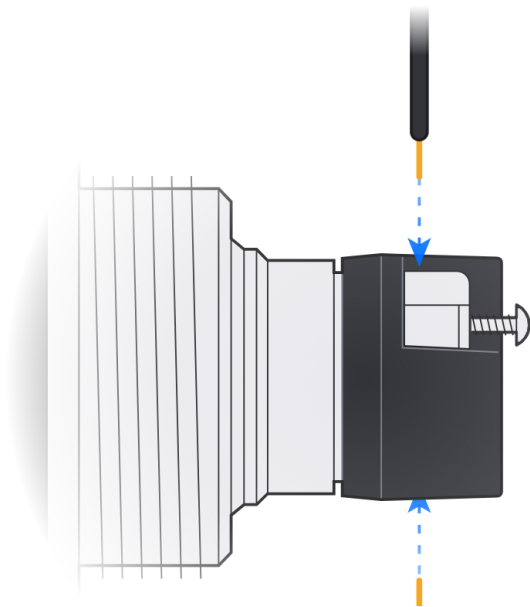

3

6

7

Gate Access Starter Kit

[Buy >](#)

Magnetic Lock

[Buy >](#)

Door Lock 2-Pair Relay Cable