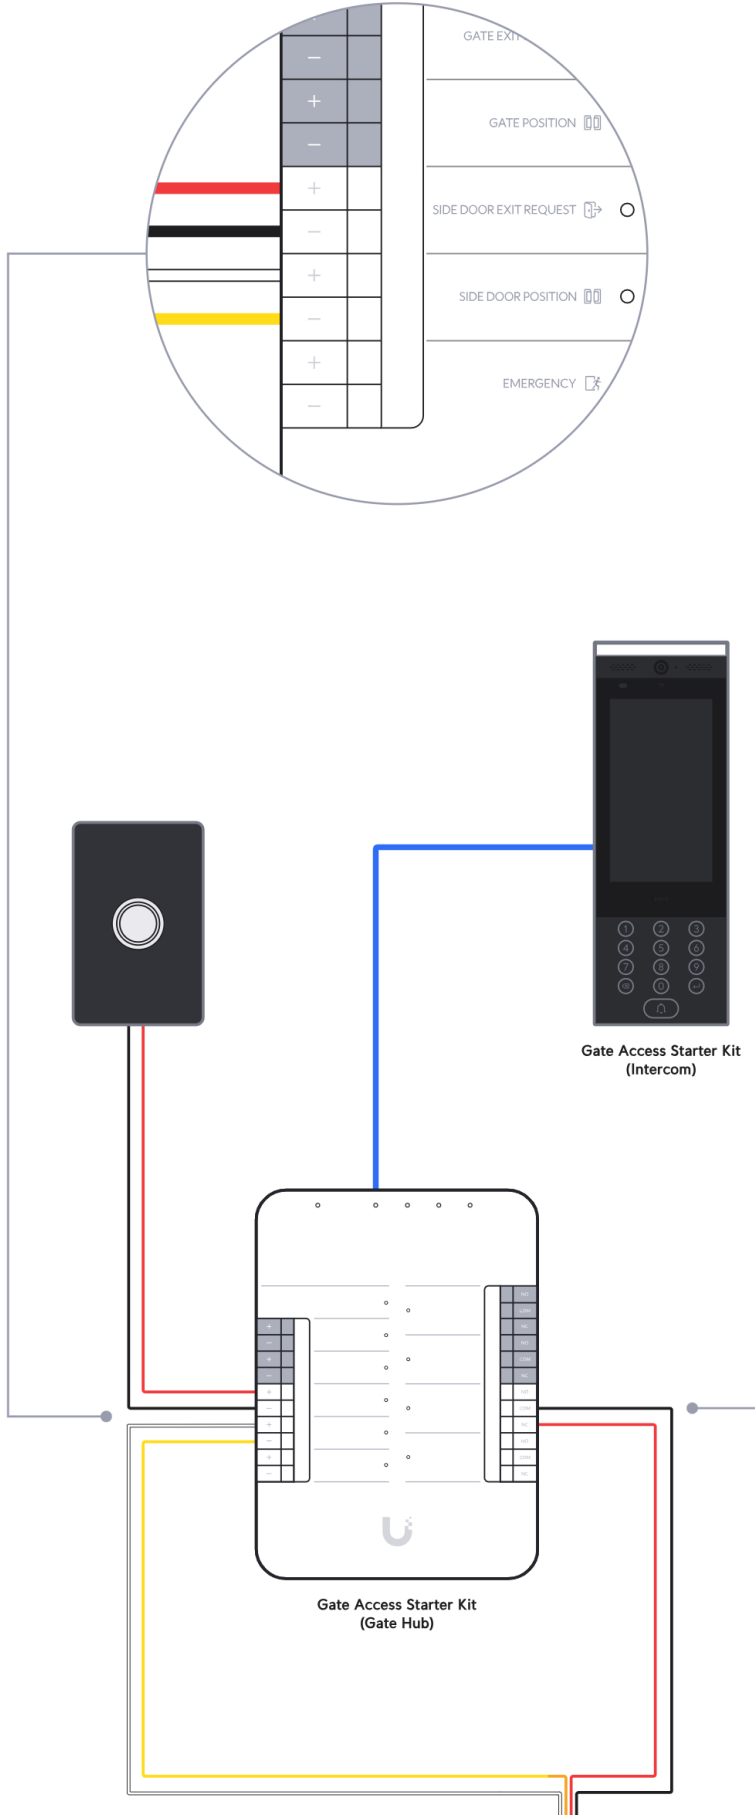

Gate Access Starter Kit

[Buy >](#)

Magnetic Lock

[Buy >](#)

Door Lock 2-Pair Relay Cable

[Buy >](#)