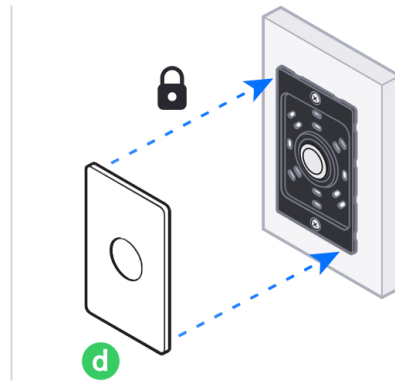

3

Ø44mm
(Ø1 3/4")

4

5

6

7

8

G2 Starter Kit

[Buy >](#)

Electric Lock

[Buy >](#)

Gate Access Starter Kit
[Buy >](#)

Magnetic Lock
[Buy >](#)

Door Lock 2-Pair Relay Cable
[Buy >](#)

This block contains three product images with 'Buy >' links. On the left is the Gate Access Starter Kit, in the middle is a Magnetic Lock, and on the right is a roll of Door Lock 2-Pair Relay Cable.