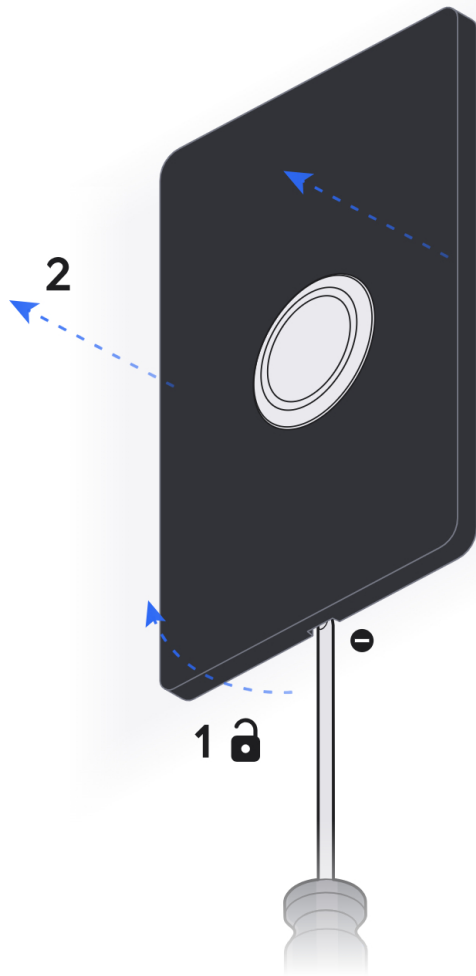

If you need further assistance, visit our [Help Center](#) or contact [Ubiquiti Support](#).