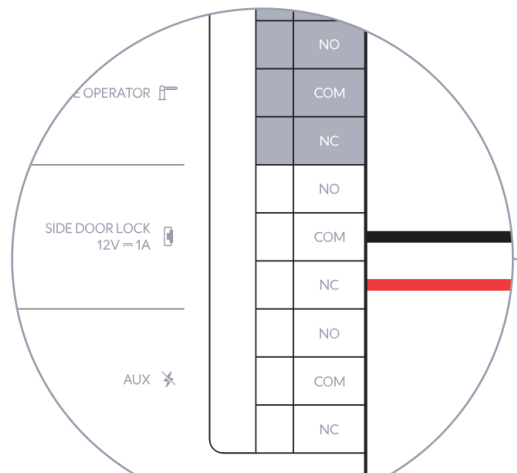

[Buy >](#)

Electric Lock

[Buy >](#)

Gate Access Starter Kit
[Buy >](#)

Magnetic Lock
[Buy >](#)

Door Lock 2-Pair Relay Cable
[Buy >](#)

This block contains three product images with 'Buy >' links. On the left is the Gate Access Starter Kit, in the middle is a Magnetic Lock, and on the right is a roll of Door Lock 2-Pair Relay Cable.