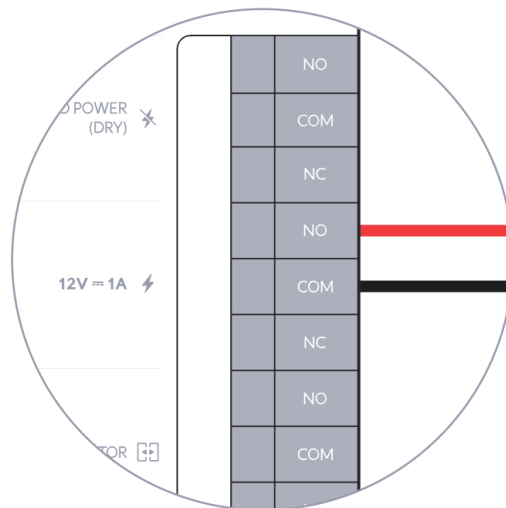

[Buy >](#)

Electric Lock

[Buy >](#)

Gate Access Starter Kit
[Buy >](#)

Magnetic Lock
[Buy >](#)

Door Lock 2-Pair Relay Cable
[Buy >](#)

This block contains three product images with 'Buy >' links. On the left is the Gate Access Starter Kit, in the middle is a Magnetic Lock, and on the right is a roll of Door Lock 2-Pair Relay Cable.