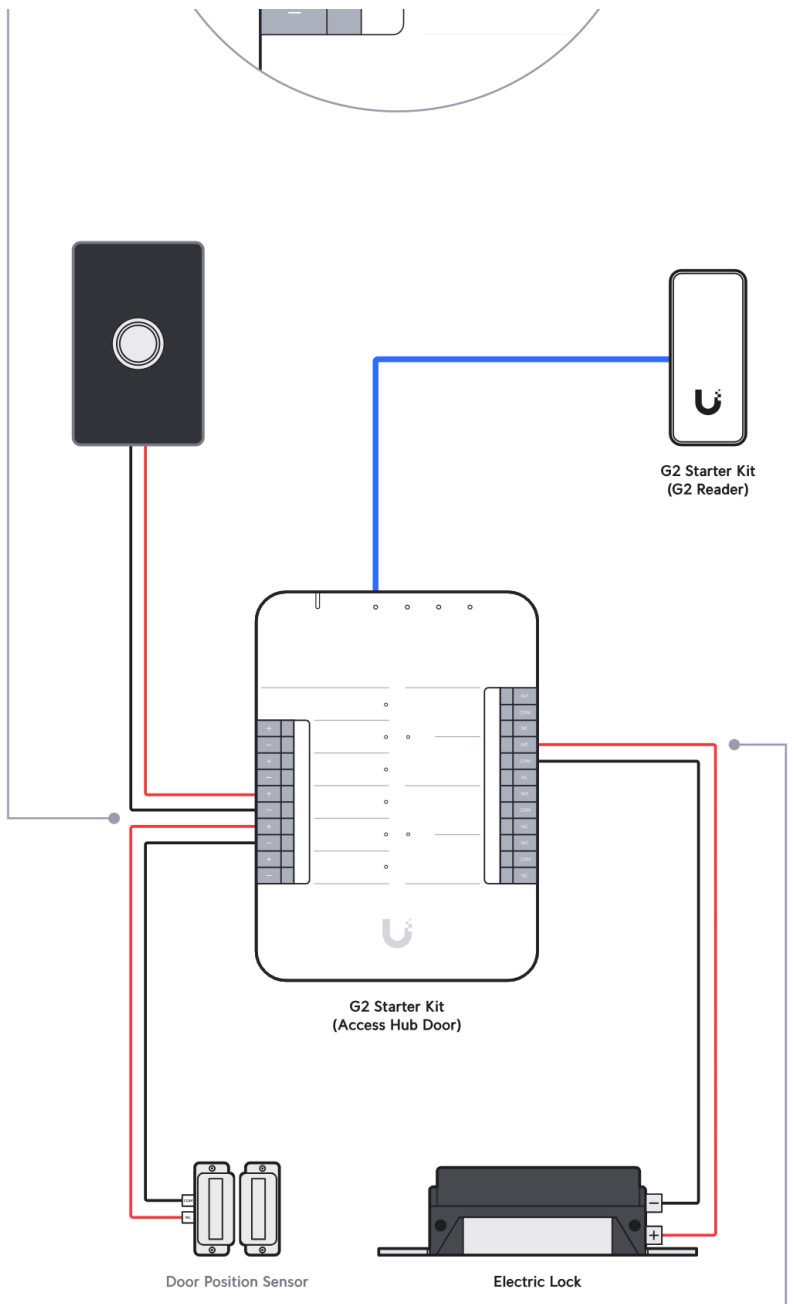

3

6

7

Gate Access Starter Kit

[Buy >](#)

Magnetic Lock

[Buy >](#)

Door Lock 2-Pair Relay Cable