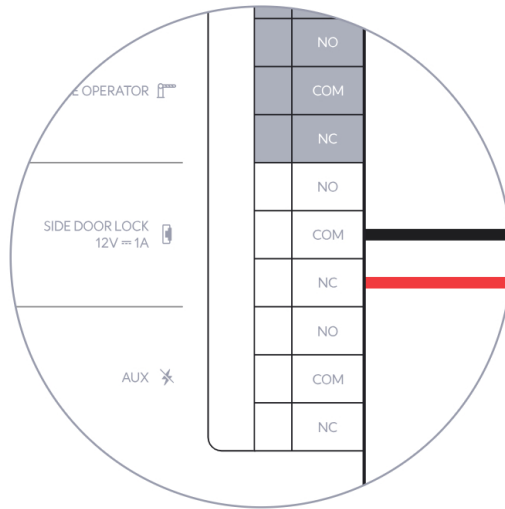

Enterprise Access Hub

[Buy >](#)

Electric Lock

[Buy >](#)