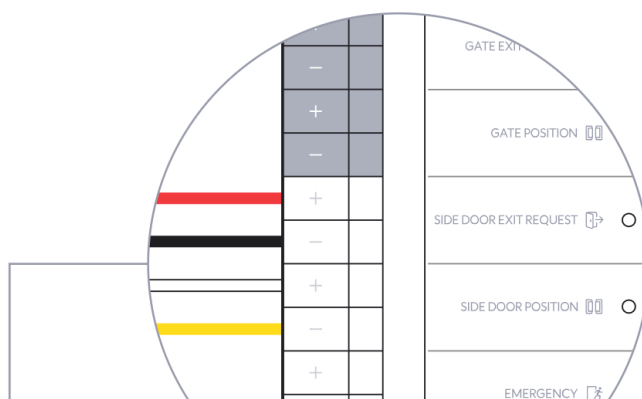

[Buy >](#)

Electric Lock

[Buy >](#)

Gate Access Starter Kit
[Buy >](#)

Magnetic Lock
[Buy >](#)

Door Lock 2-Pair Relay Cable
[Buy >](#)

This block contains three product images with 'Buy >' links. On the left is the Gate Access Starter Kit, in the middle is a Magnetic Lock, and on the right is a roll of Door Lock 2-Pair Relay Cable.