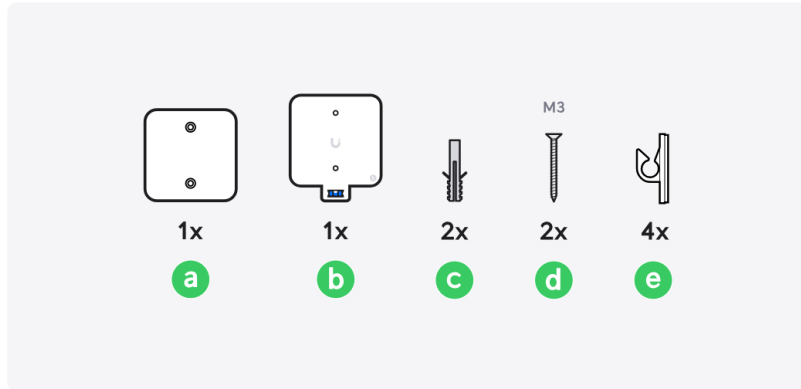

## Floating Mount

1

---

  
4x  

If you need further assistance, visit our [Help Center](#) or contact [Ubiquiti Support](#).

1

**2**

**3**