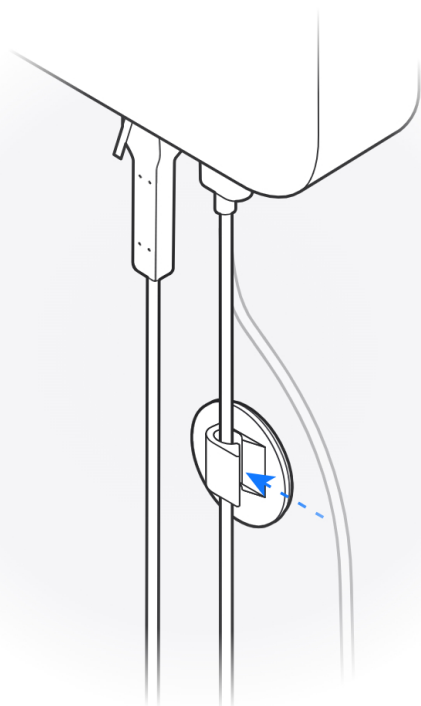

Floating Mount 17cm

1

2

4x

e

		 Ø5mm (Ø3/16")		
Cloud Gateway Ultra	Cloud Gateway Max		Gateway Max	
Buy >	Buy >		Buy >	
				

1

2