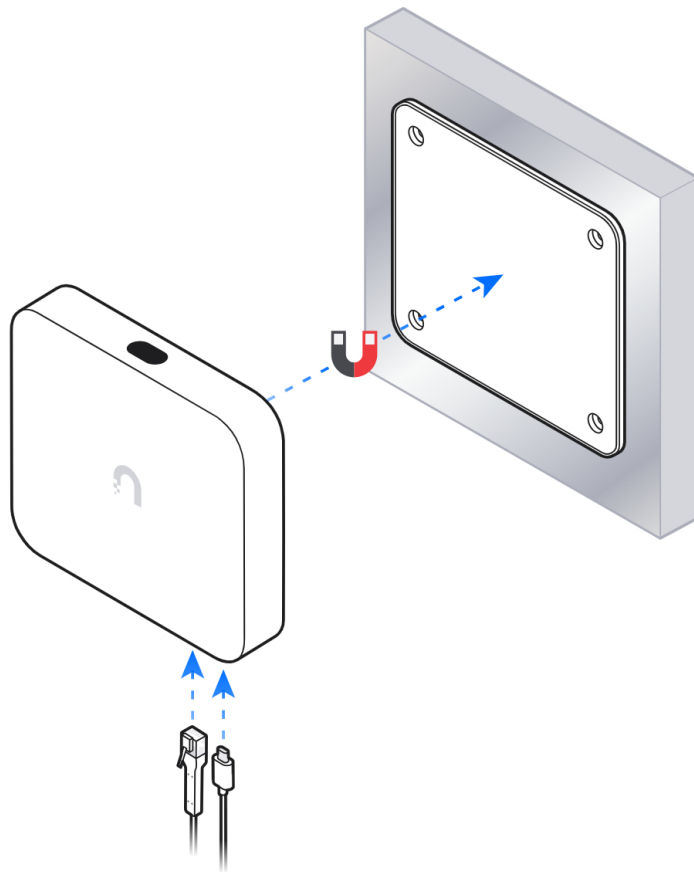

Floating Mount 17cm

1

2

4x

e

		 Ø5mm (Ø3/16")		
Cloud Gateway Ultra	Cloud Gateway Max		Gateway Max	
Buy >	Buy >		Buy >	
				

1

2