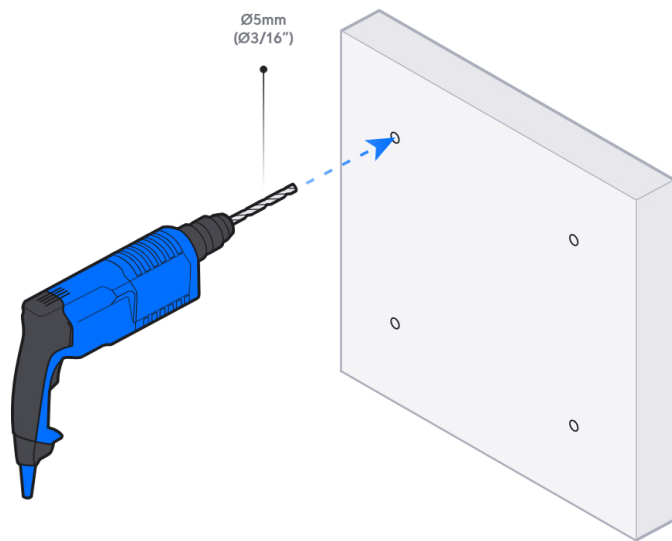

Floating Mount 17cm

1

2

4x

e

		 Ø5mm (Ø3/16")		
Cloud Gateway Ultra	Cloud Gateway Max		Gateway Max	
Buy >	Buy >		Buy >	
				

1

2