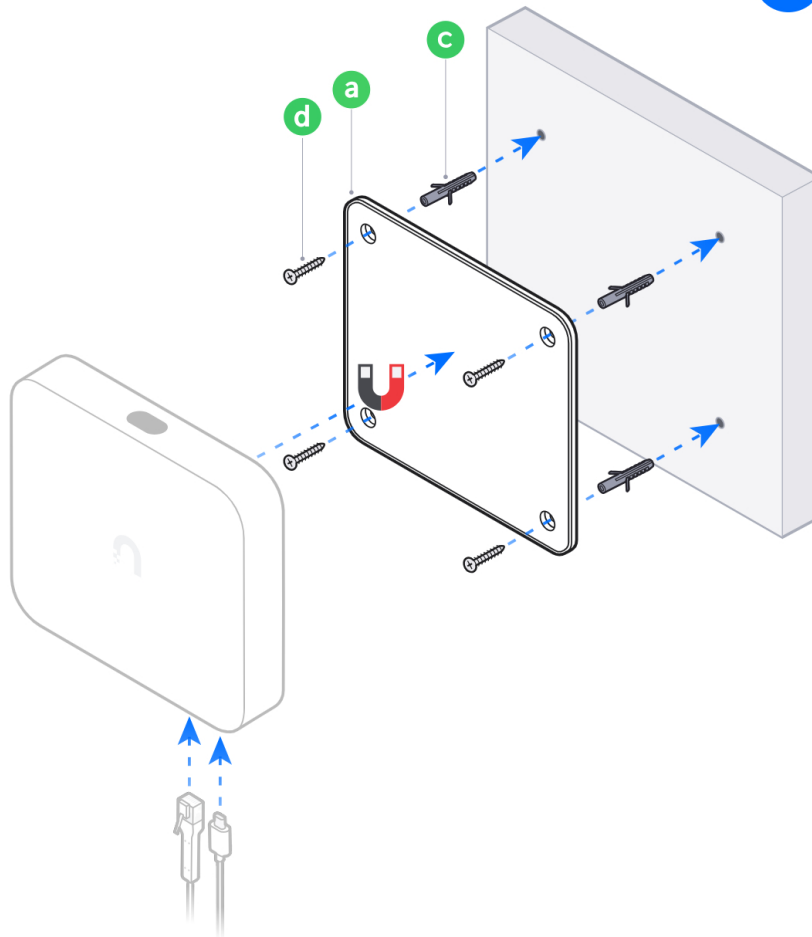

Floating Mount 17cm

1

2

4x

e

		 Ø5mm (Ø3/16")		
Cloud Gateway Ultra	Cloud Gateway Max		Gateway Max	
Buy >	Buy >		Buy >	
				

1

2