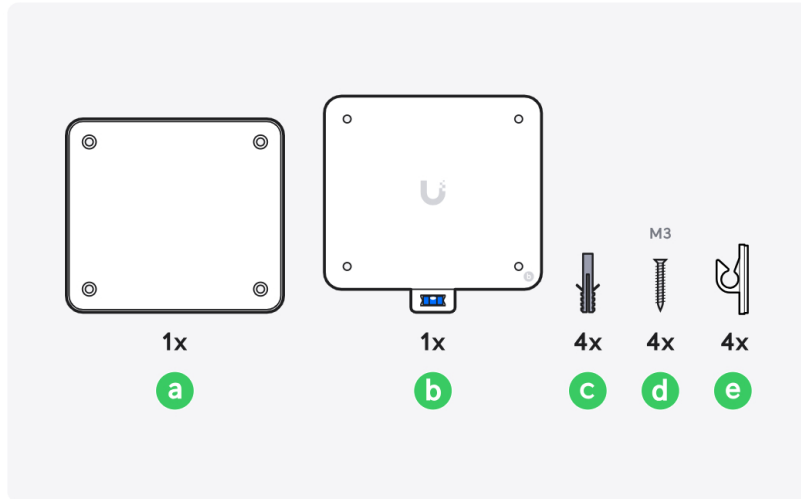

Floating Mount 17cm

1

2

4x

e

		 Ø5mm (Ø3/16")		
Cloud Gateway Ultra	Cloud Gateway Max		Gateway Max	
Buy >	Buy >		Buy >	
				

1

2