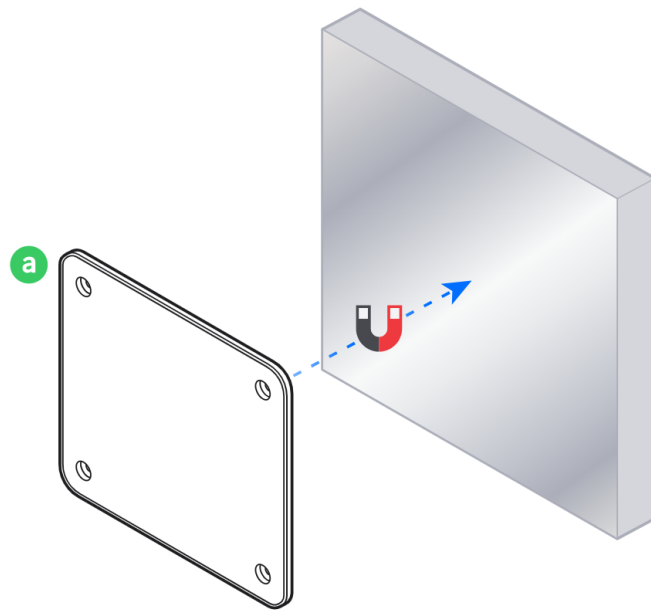

Floating Mount 17cm

1

2

4x

e

		 Ø5mm (Ø3/16")		
Cloud Gateway Ultra	Cloud Gateway Max		Gateway Max	
Buy >	Buy >		Buy >	
				

1

2