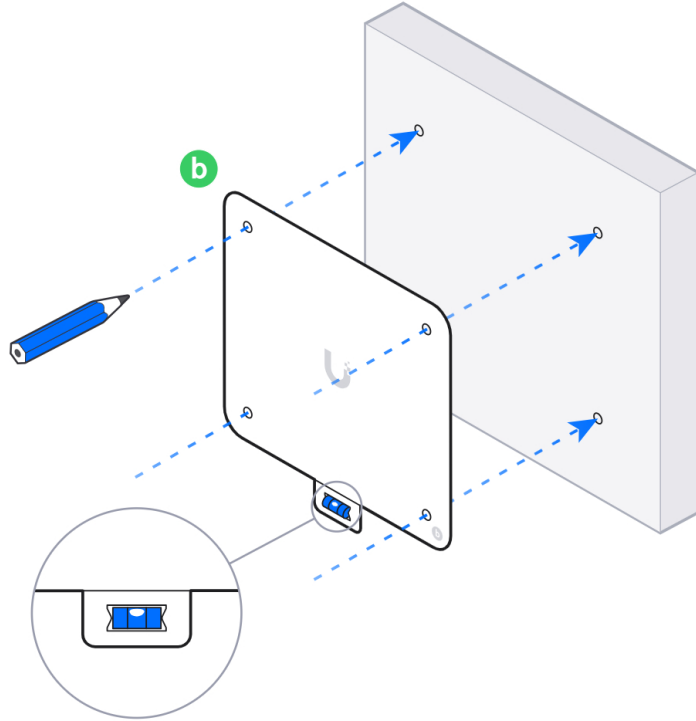

Floating Mount 17cm

1

2

4x

e

		 Ø5mm (Ø3/16")		
Cloud Gateway Ultra	Cloud Gateway Max		Gateway Max	
Buy >	Buy >		Buy >	
				

1

2