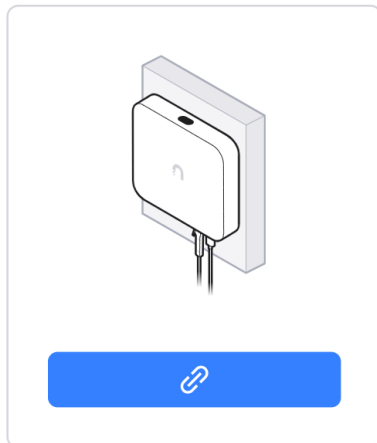

Floating Mount 17cm

1

2

4x

e

		 Ø5mm (Ø3/16")		
Cloud Gateway Ultra	Cloud Gateway Max		Gateway Max	
Buy >	Buy >		Buy >	
				

1

2