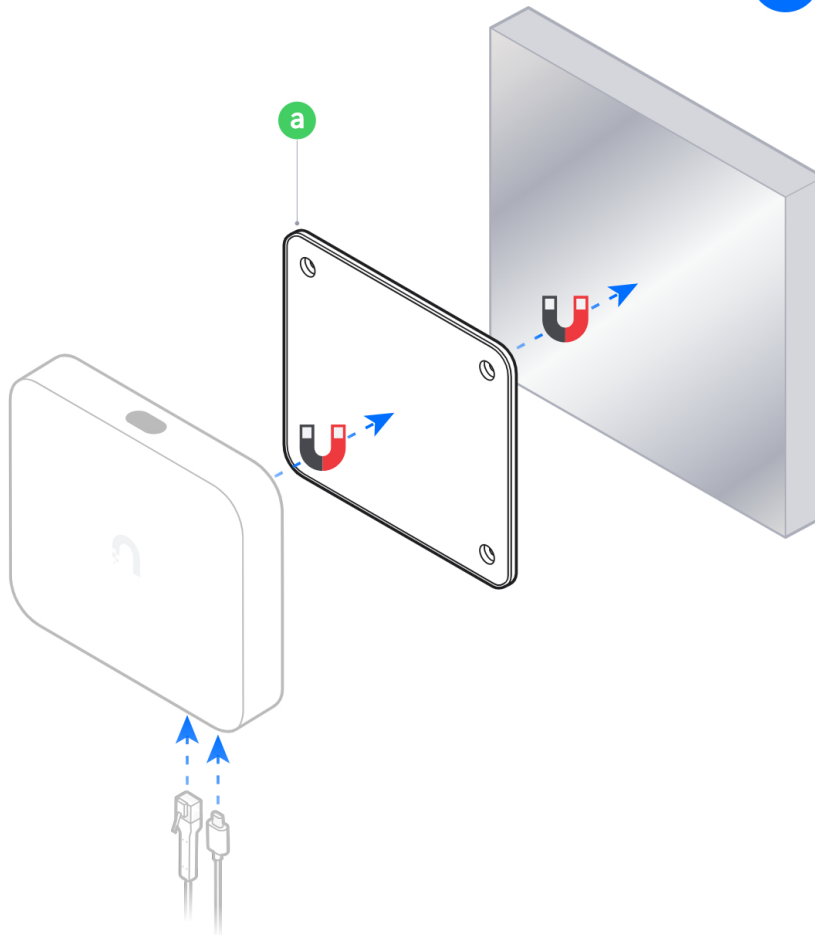

Floating Mount 17cm

1

2

4x

e

		 Ø5mm (Ø3/16")		
Cloud Gateway Ultra	Cloud Gateway Max		Gateway Max	
Buy >	Buy >		Buy >	
				

1

2