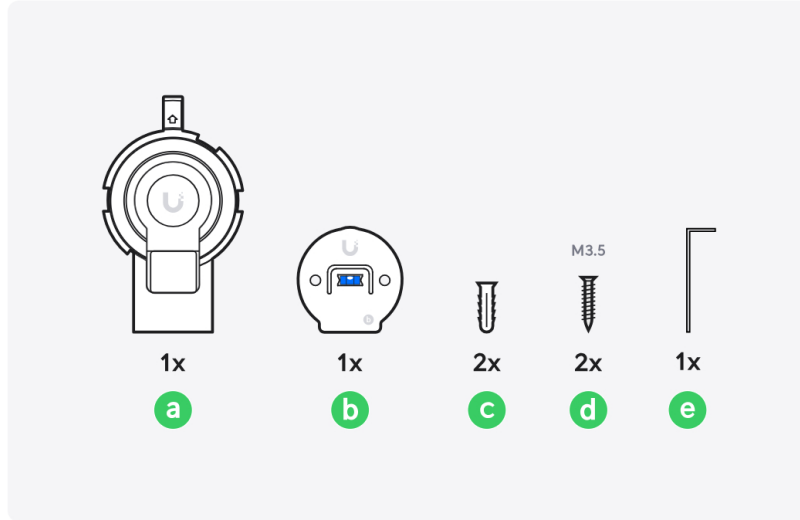

AP Lite Arm Mount

1

2

3

4

5

6

If you need further assistance, visit our [Help Center](#) or contact [Ubiquiti Support](#).