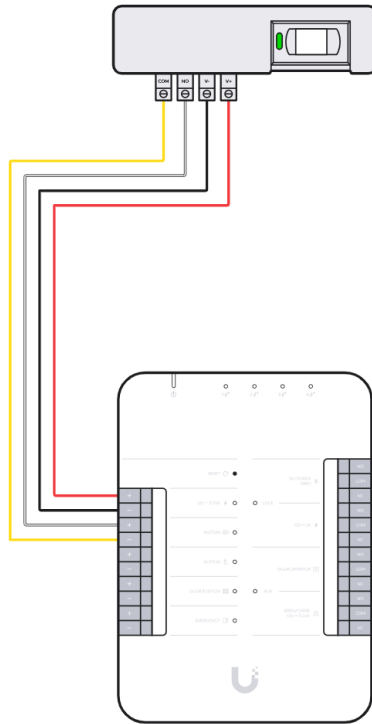

1

1x

b

2

3

4

5

Door Operator

Motion Sensor

5

Internet

UniFi Cloud Gateway

Switching

6

If you need further assistance, visit our [Help Center](#) or contact [Ubiquiti Support](#).

G2 Reader