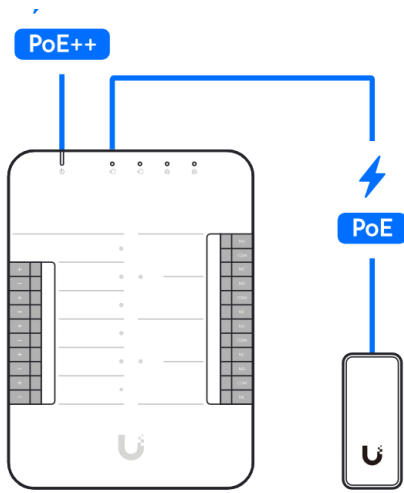

2

If you need further assistance, visit our [Help Center](#) or contact [Ubiquiti Support](#).