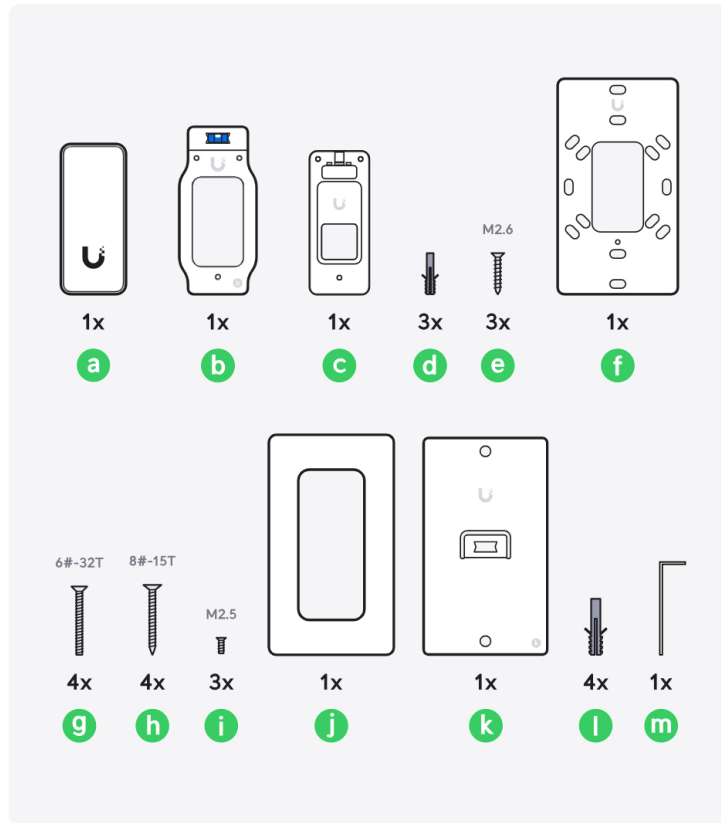

Motion Sensor

5

Internet

UniFi Cloud Gateway

Switching

6

If you need further assistance, visit our [Help Center](#) or contact [Ubiquiti Support](#).

G2 Reader