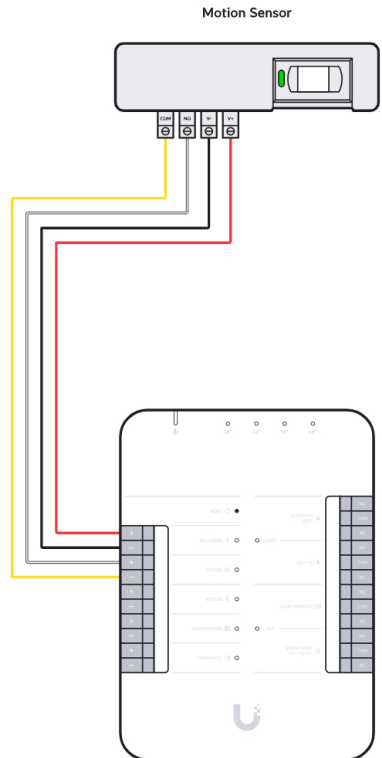

5

Internet

UniFi Cloud Gateway