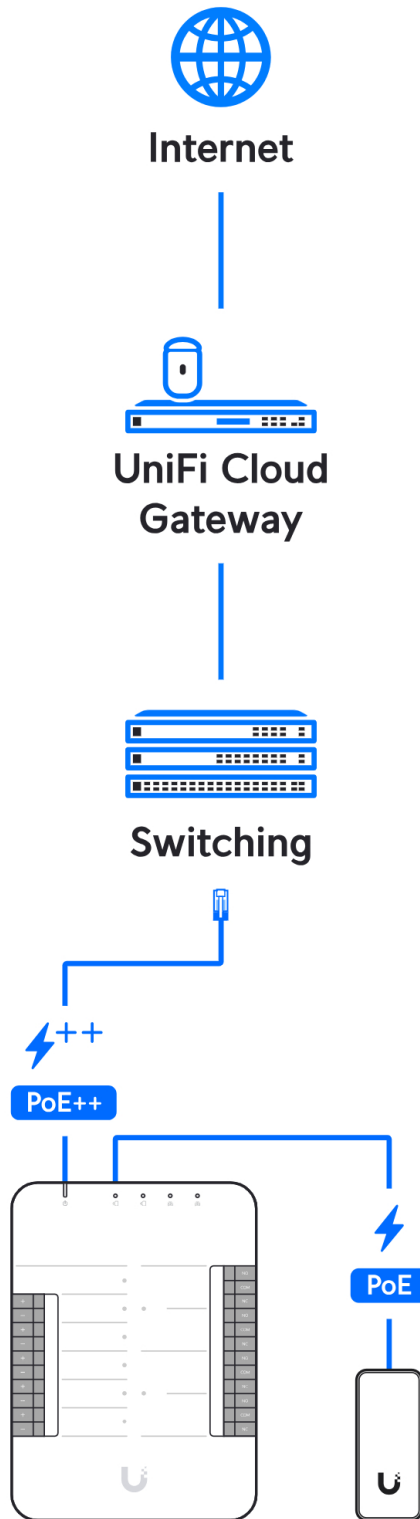

Door Hub

✂

+

Door Lock Relay Cable
[Buy >](#)

1

M4

1x

M4

1

1x

b

2

3

4

5

Door Operator

1

2

3

4

5

6

7

8

4

5

1x

a

6

7

8

If you need further assistance, visit our [Help Center](#) or contact [Ubiquiti Support](#).