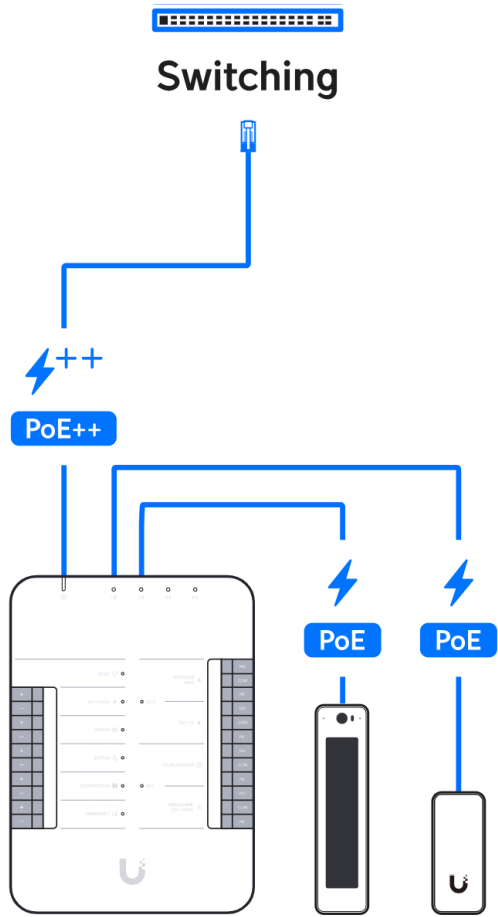

G2 Starter Kit Pro

1

2

If you need further assistance, visit our [Help Center](#) or contact [Ubiquiti Support](#).

Door Hub

✂

+

Door Lock Relay Cable
[Buy >](#)