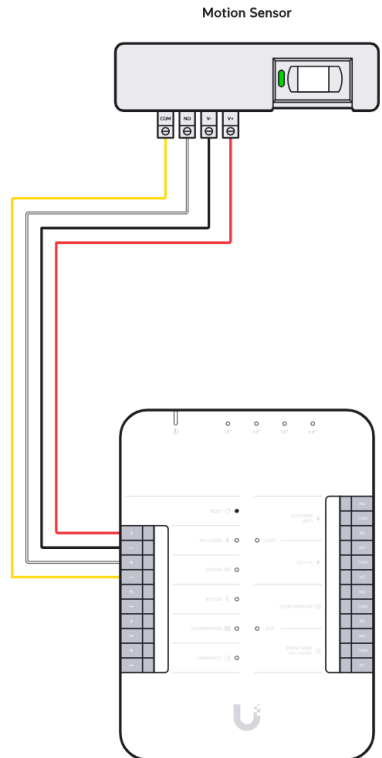

Magnetic Lock
[Buy >](#)

Siren
(12 VDC, <math><0.33\text{ A}</math>)

5

Internet

UniFi Cloud Gateway

6

If you need further assistance, visit our [Help Center](#) or contact [Ubiquiti Support](#).

©2025 Ubiquiti Inc. All rights reserved. Ubiquiti, the Ubiquiti U logo, UniFi, and UniFi Access are trademarks or registered trademarks of Ubiquiti Inc. in the United States and other countries and regions. Apple and the Apple logo are trademarks of Apple Inc., registered in the U.S. and other countries and regions. App Store is a service mark of Apple Inc., registered in the U.S. and other countries and regions. Android, Google, Google Play, and the Google Play logo are trademarks of Google LLC.