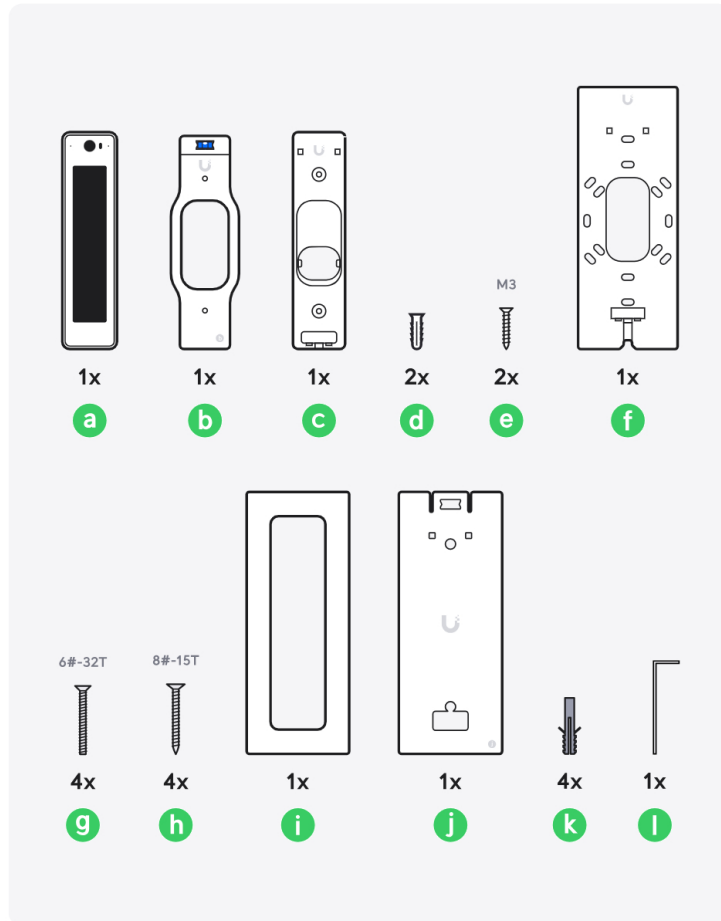

G2 Reader Pro