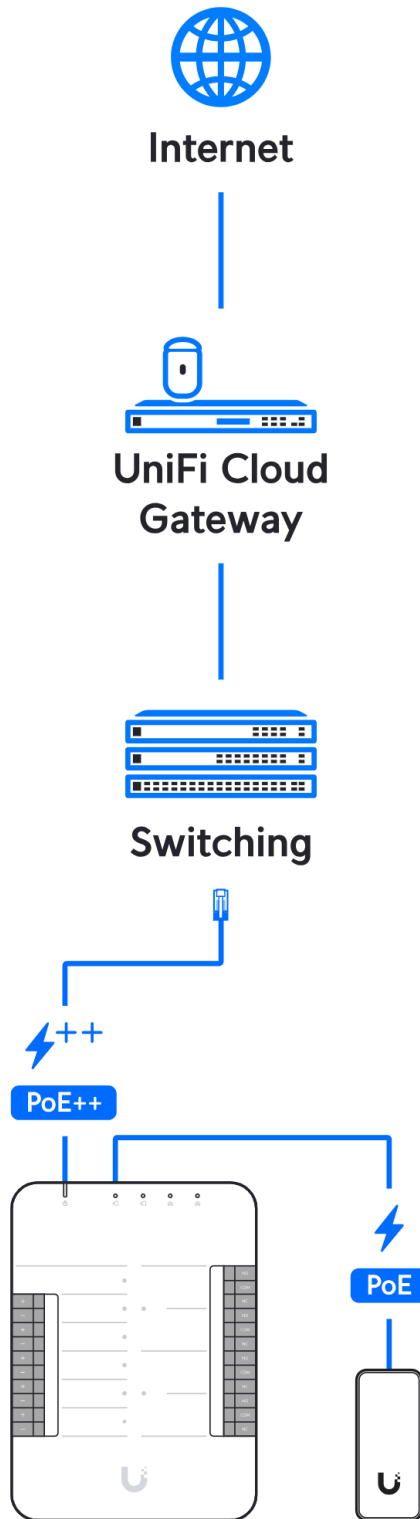

G2 Starter Kit Pro

1

2

If you need further assistance, visit our [Help Center](#) or contact [Ubiquiti Support](#).

Door Hub

✂

+

Door Lock Relay Cable
[Buy >](#)

G2 Reader Pro

G2 Reader

1

2

3

1x

a

6

7

8

If you need further assistance, visit our [Help Center](#) or contact [Ubiquiti Support](#).

1

2

3

4

5