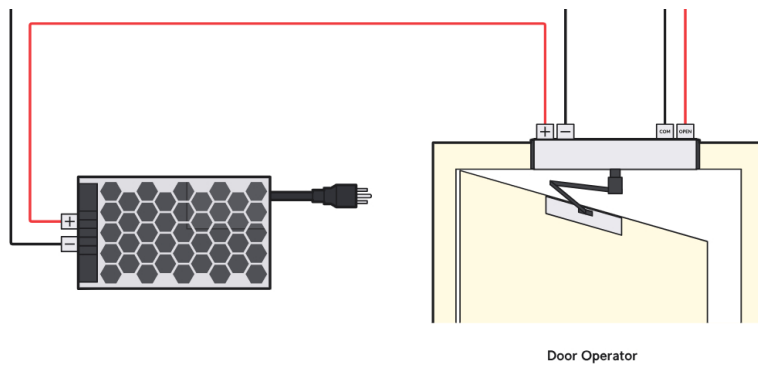

5

Internet

UniFi Cloud Gateway