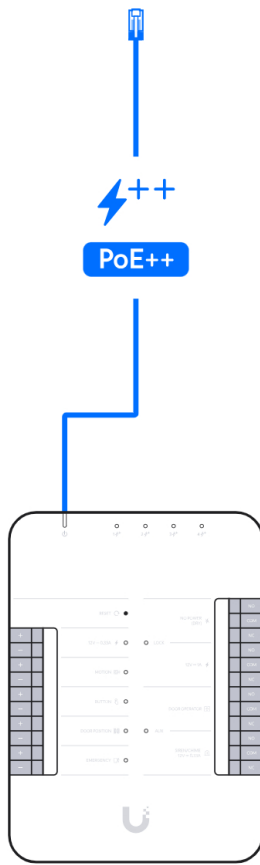

6

If you need further assistance, visit our [Help Center](#) or contact [Ubiquiti Support](#).