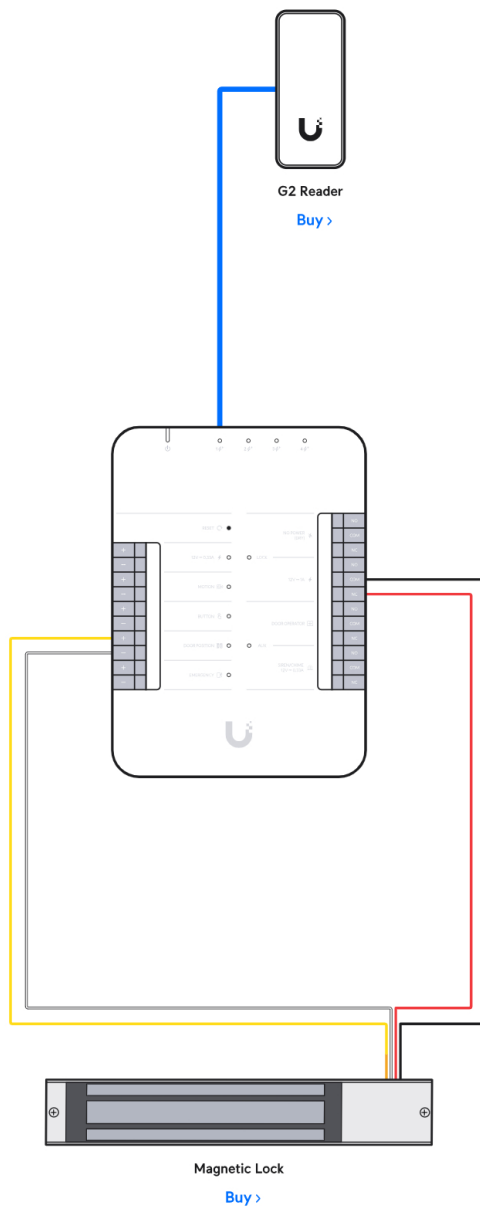

✂

Ø6 mm
(Ø1/4")

Door Lock Relay Cable

[Buy >](#)

1

1x

b

2

3

4

5

Door Operator

Motion Sensor

5

Internet

UniFi Cloud Gateway