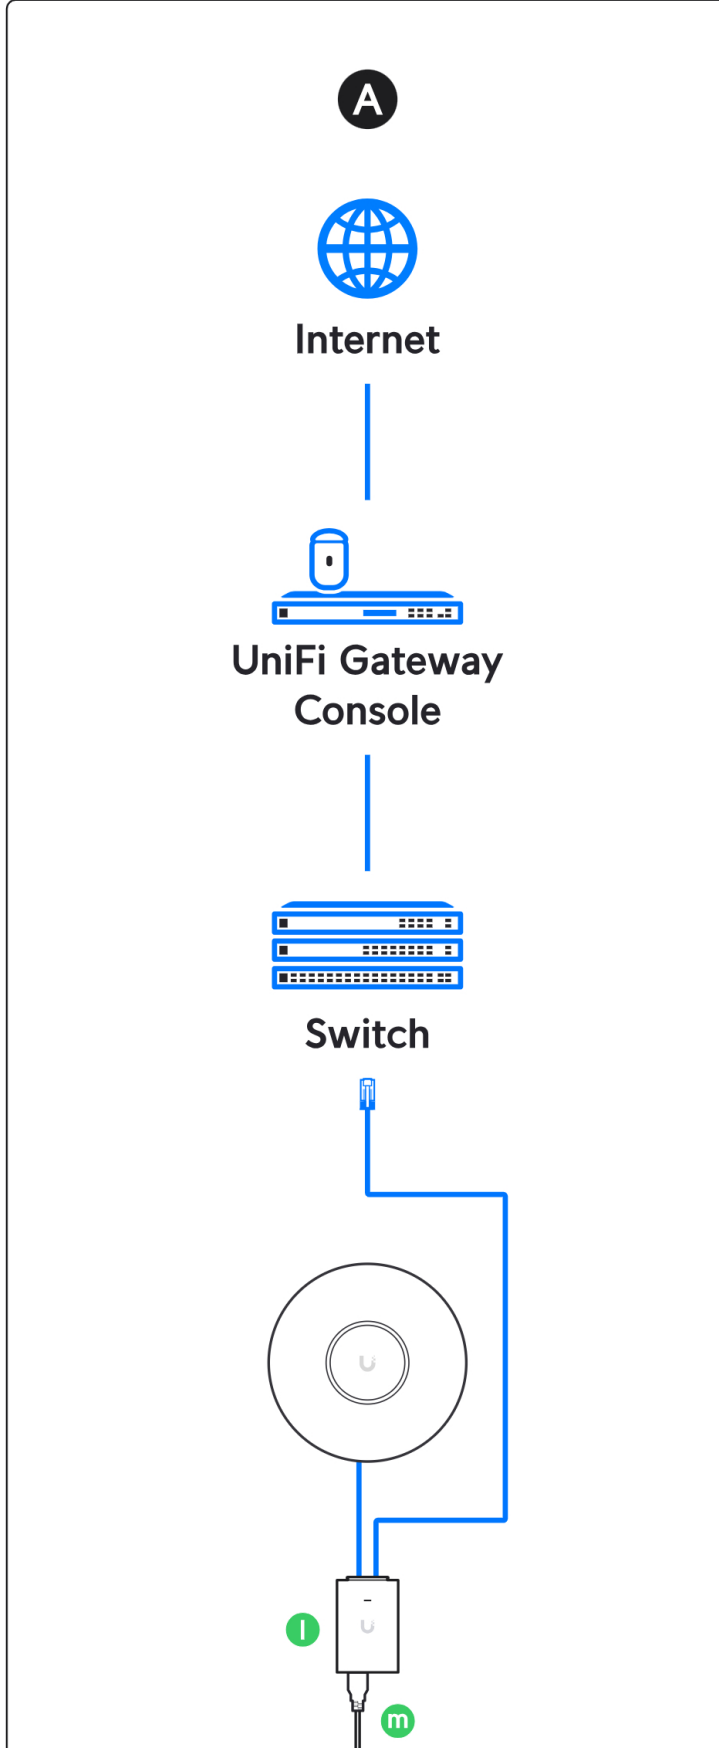

a

a

7

8

B

Internet

UniFi Gateway Console

Switch