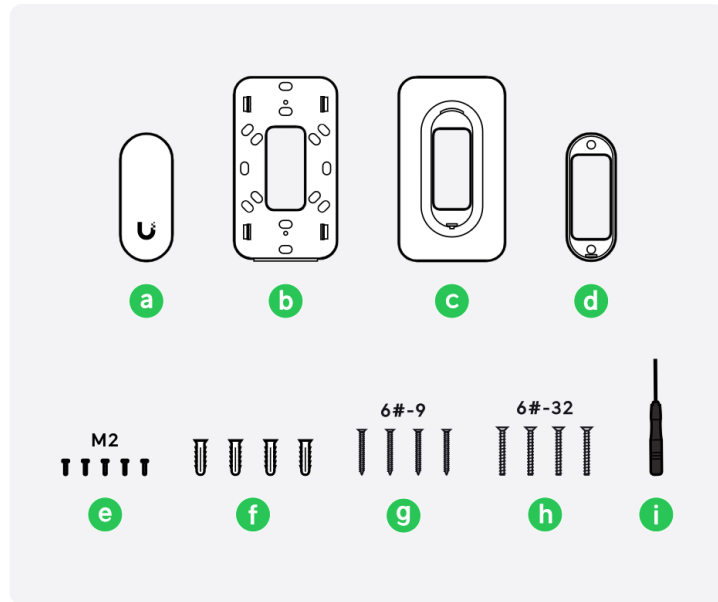

Access Reader Lite

1

B

2

Internet

UniFi Gateway Console

Switch

3