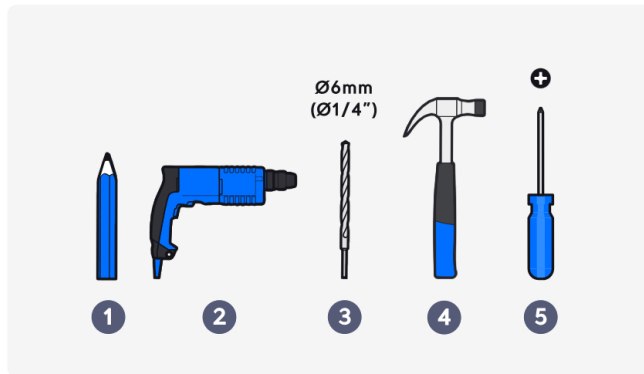

Access Reader Lite

1

B

2

Internet

UniFi Gateway Console

Switch

3