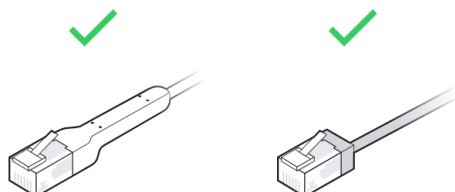

Ø5mm  
(Ø3/16")

**4**

**5**

UniFi Patch Cable

[Buy >](#)

6

7

If you need further assistance, visit our [Help Center](#) or contact [Ubiquiti Support](#).