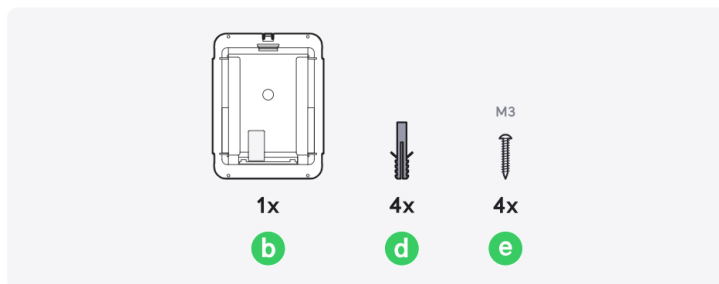

Ø5mm  
(Ø3/16")

**4**

**5**

UniFi Patch Cable

[Buy >](#)

6

7

If you need further assistance, visit our [Help Center](#) or contact [Ubiquiti Support](#).